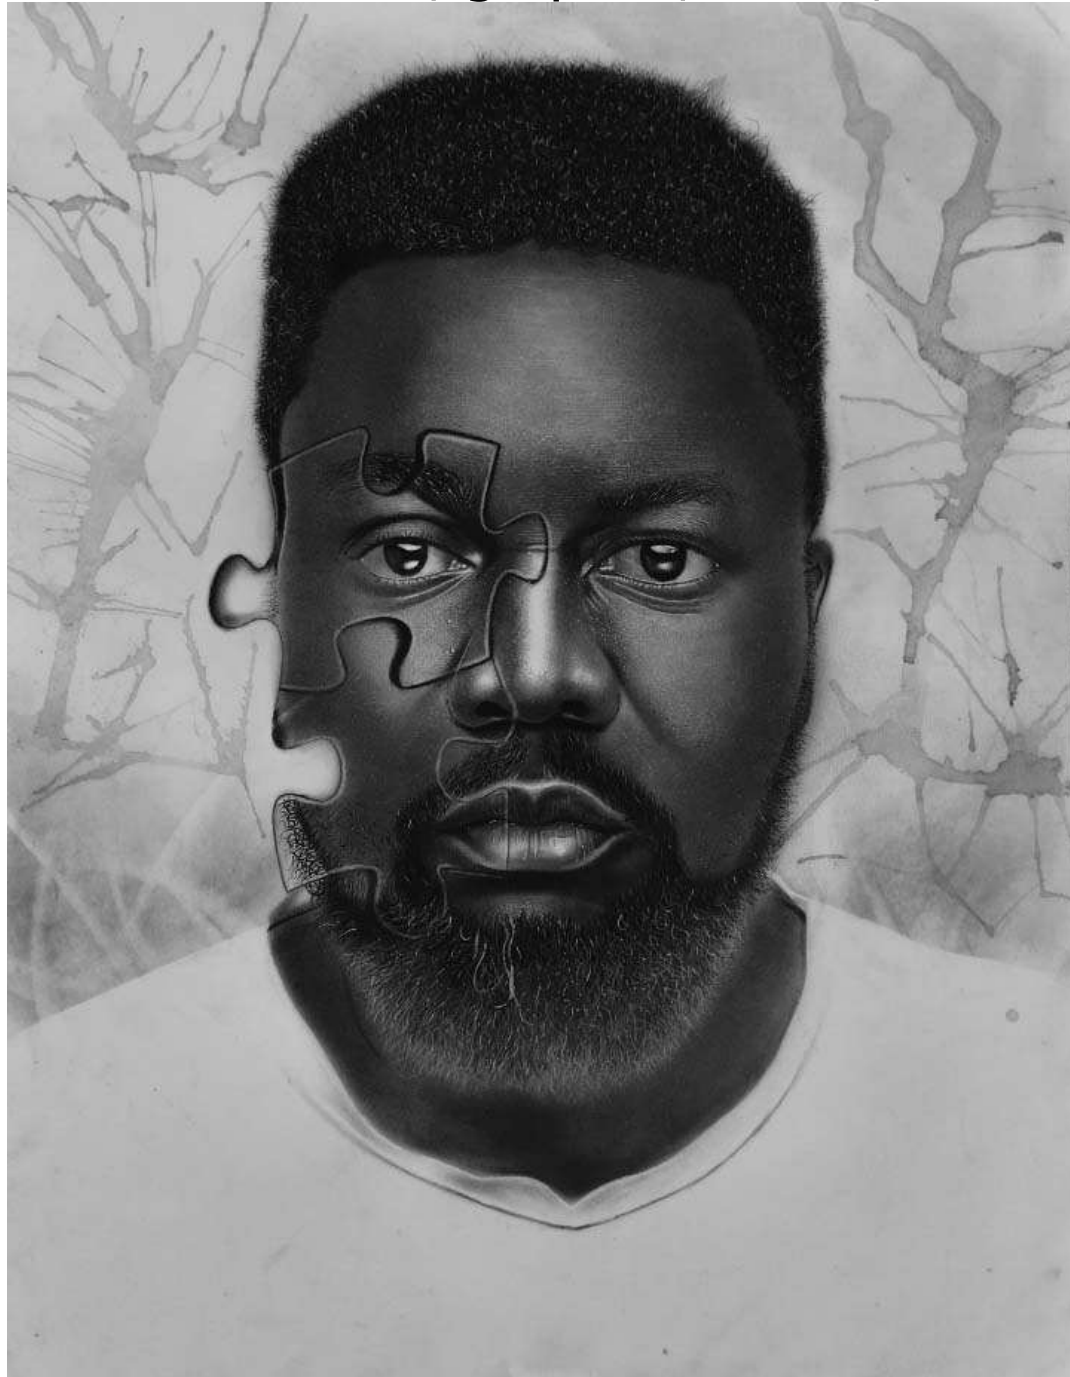

AUSTIN ONAH NIGERIA austinonah93@gmail.com

"The Enigma" 12x16" Charcoal, graphite, coffee, cardboard paper, glaze.

1267