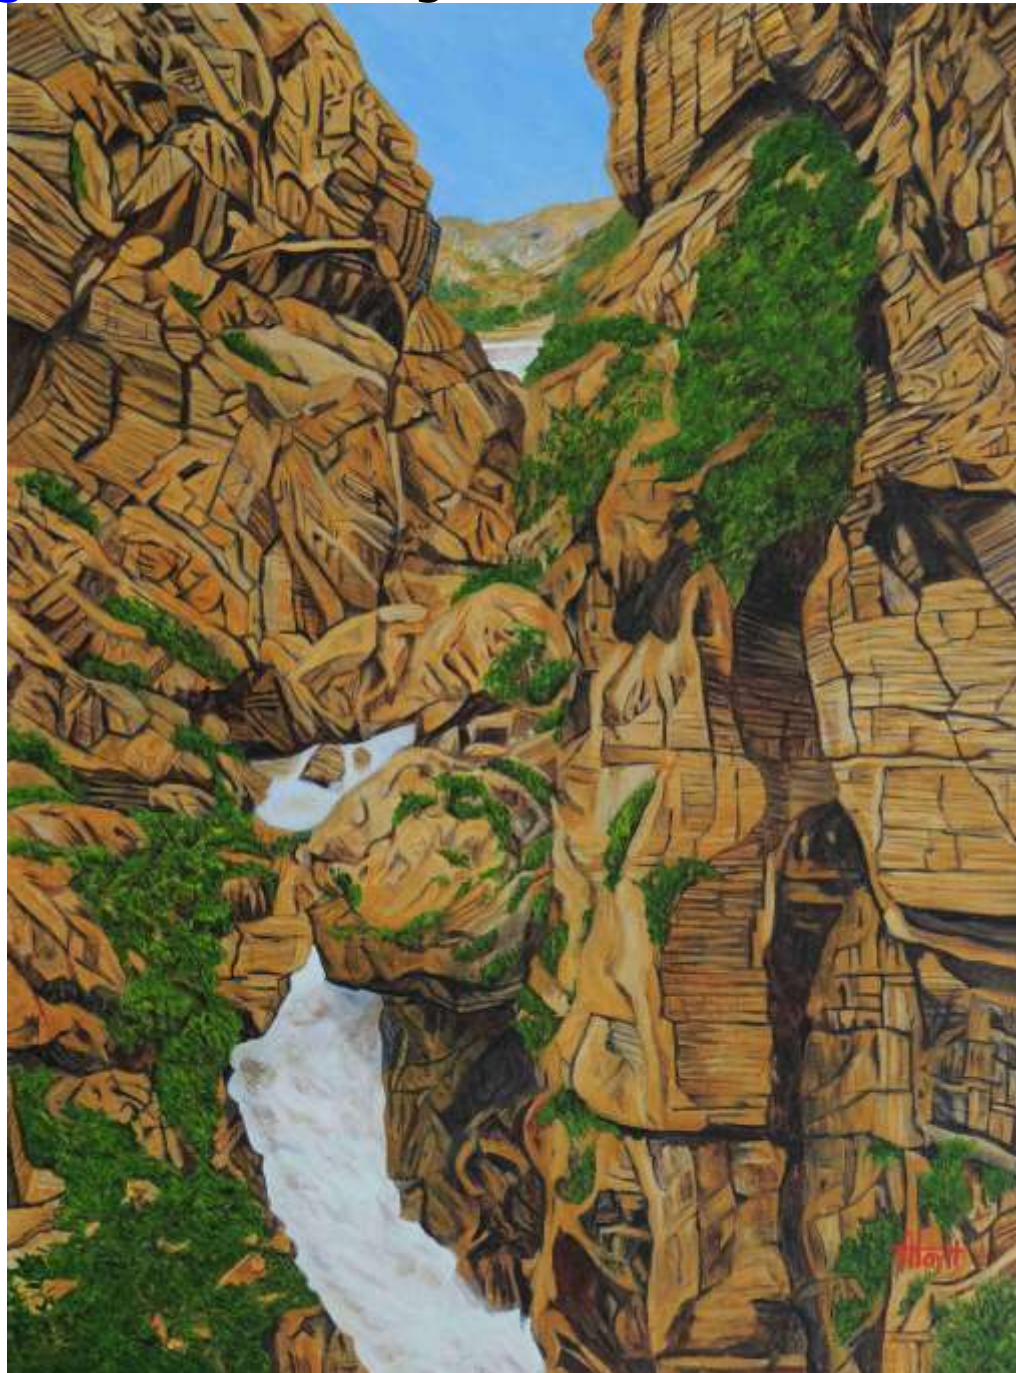

AJAY KUMAR HARIT INDIA www.vasudhaarts.com

haritajaykumar@gmail.com "Origin of Saraswati" 30x40 Oil on canvas.

1299