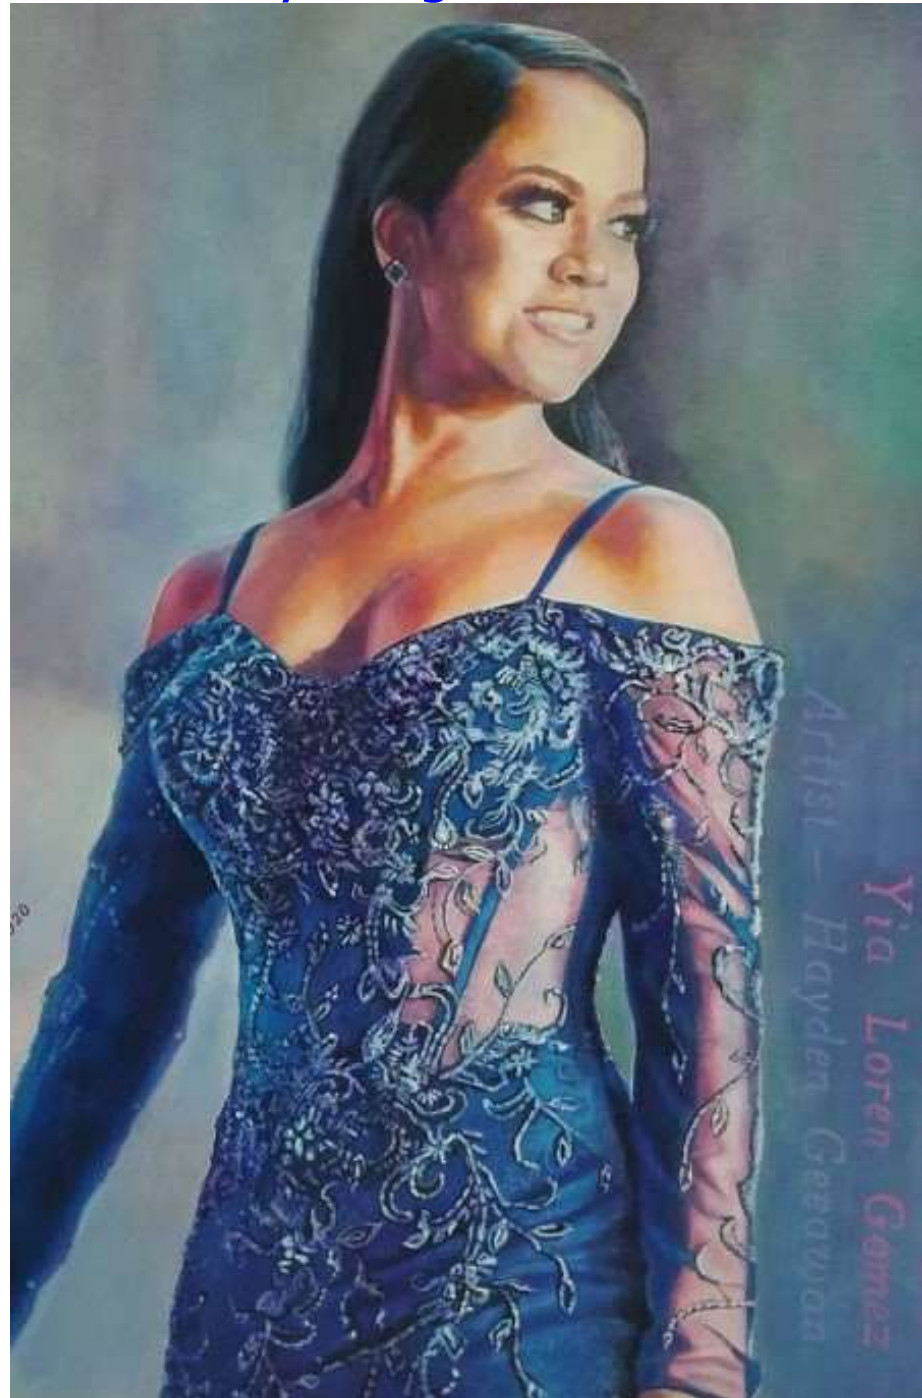

HAYDEN GEEAWAN TRINIDAD & TOBAGO haydengeeawan@hotmail.com
<https://www.facebook.com/hayden.geeawan> "Yia-Loren" 30x24" Acrylic.

1172