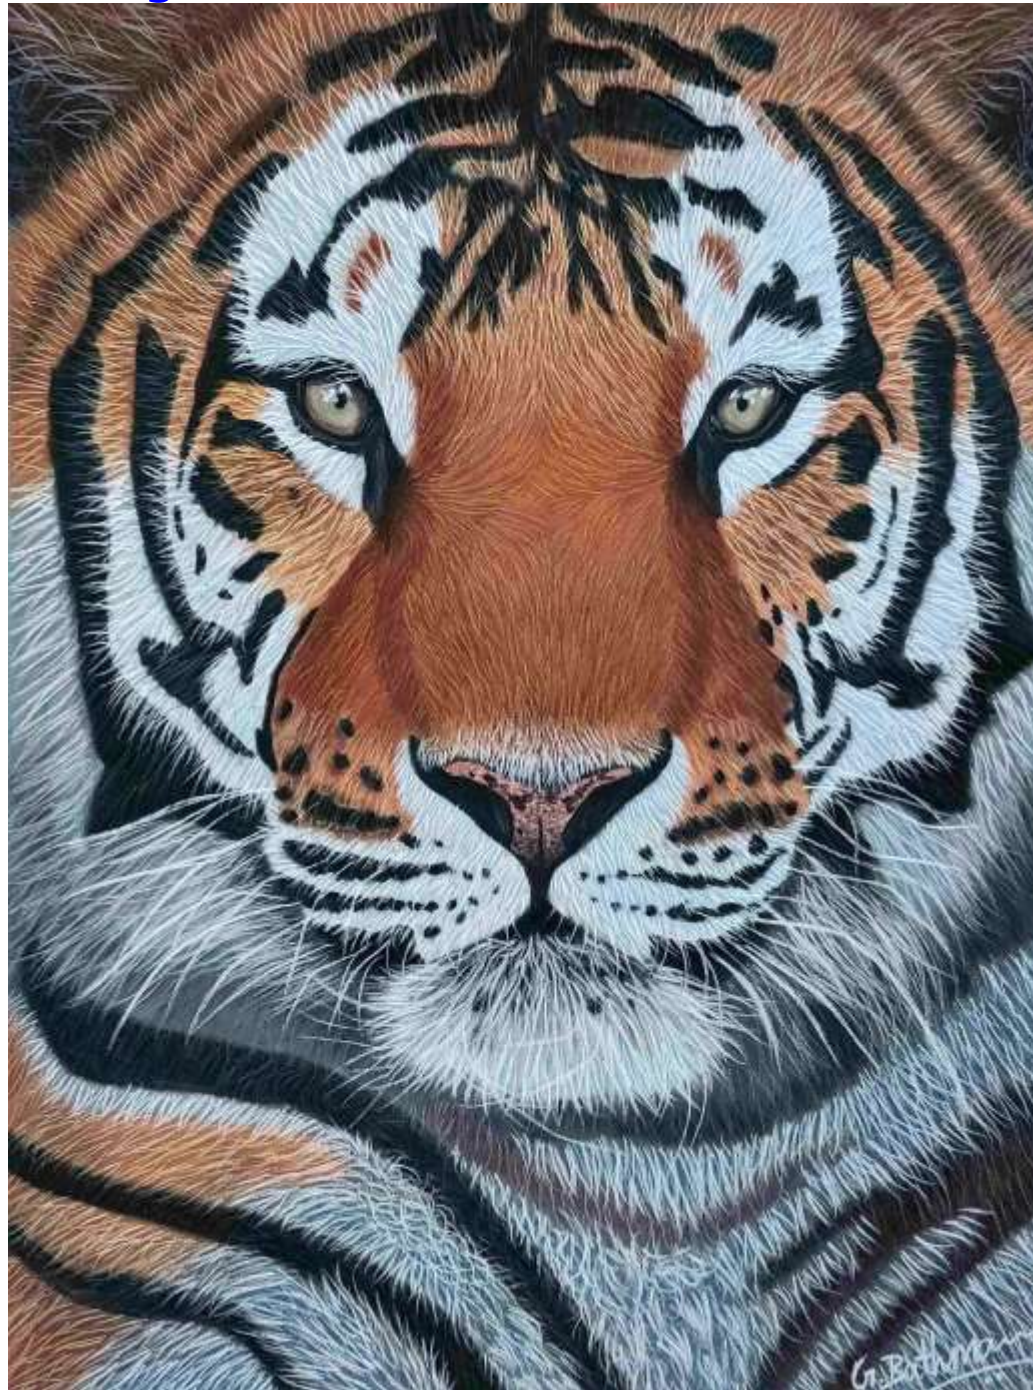

BATHMAWATHY INDIA www.artistbathmawathy.com

bathmawathy.2003@gmail.com "Pride" 15x11" Pastel on pastemat.

1218