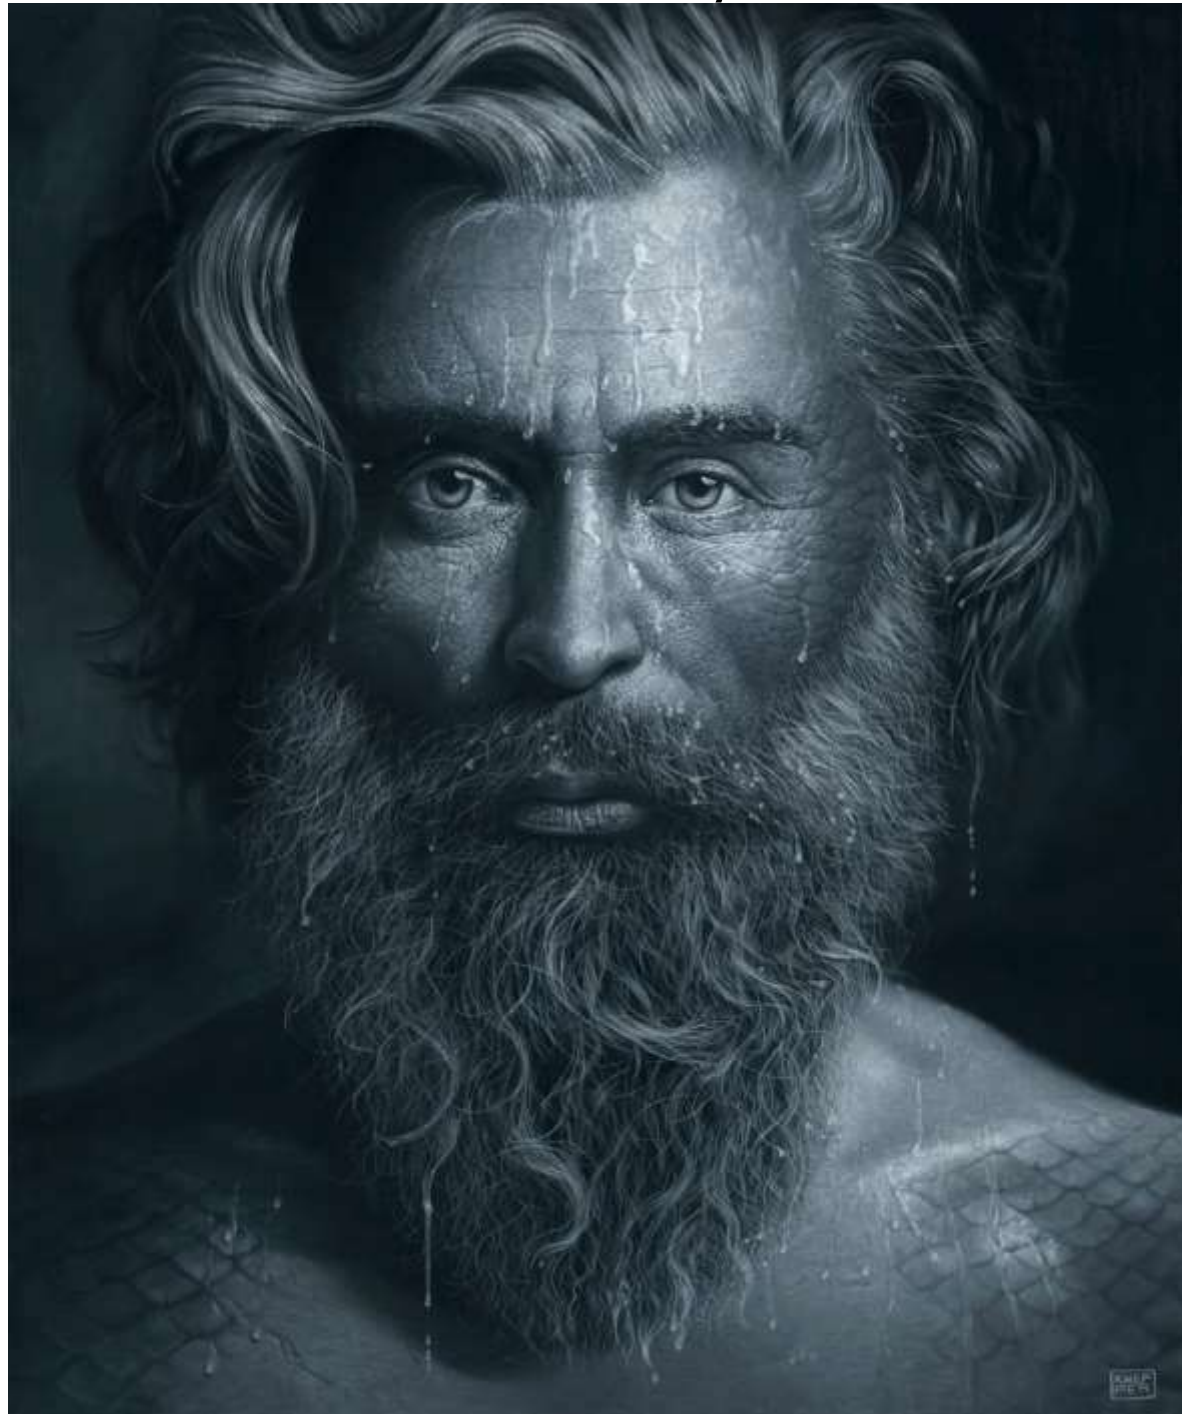

MICHAEL KNEPPER GERMANY michaelknepper@gmx.net

"Poseidon" 150x180cm Acrylic and oil on canvas.

1265