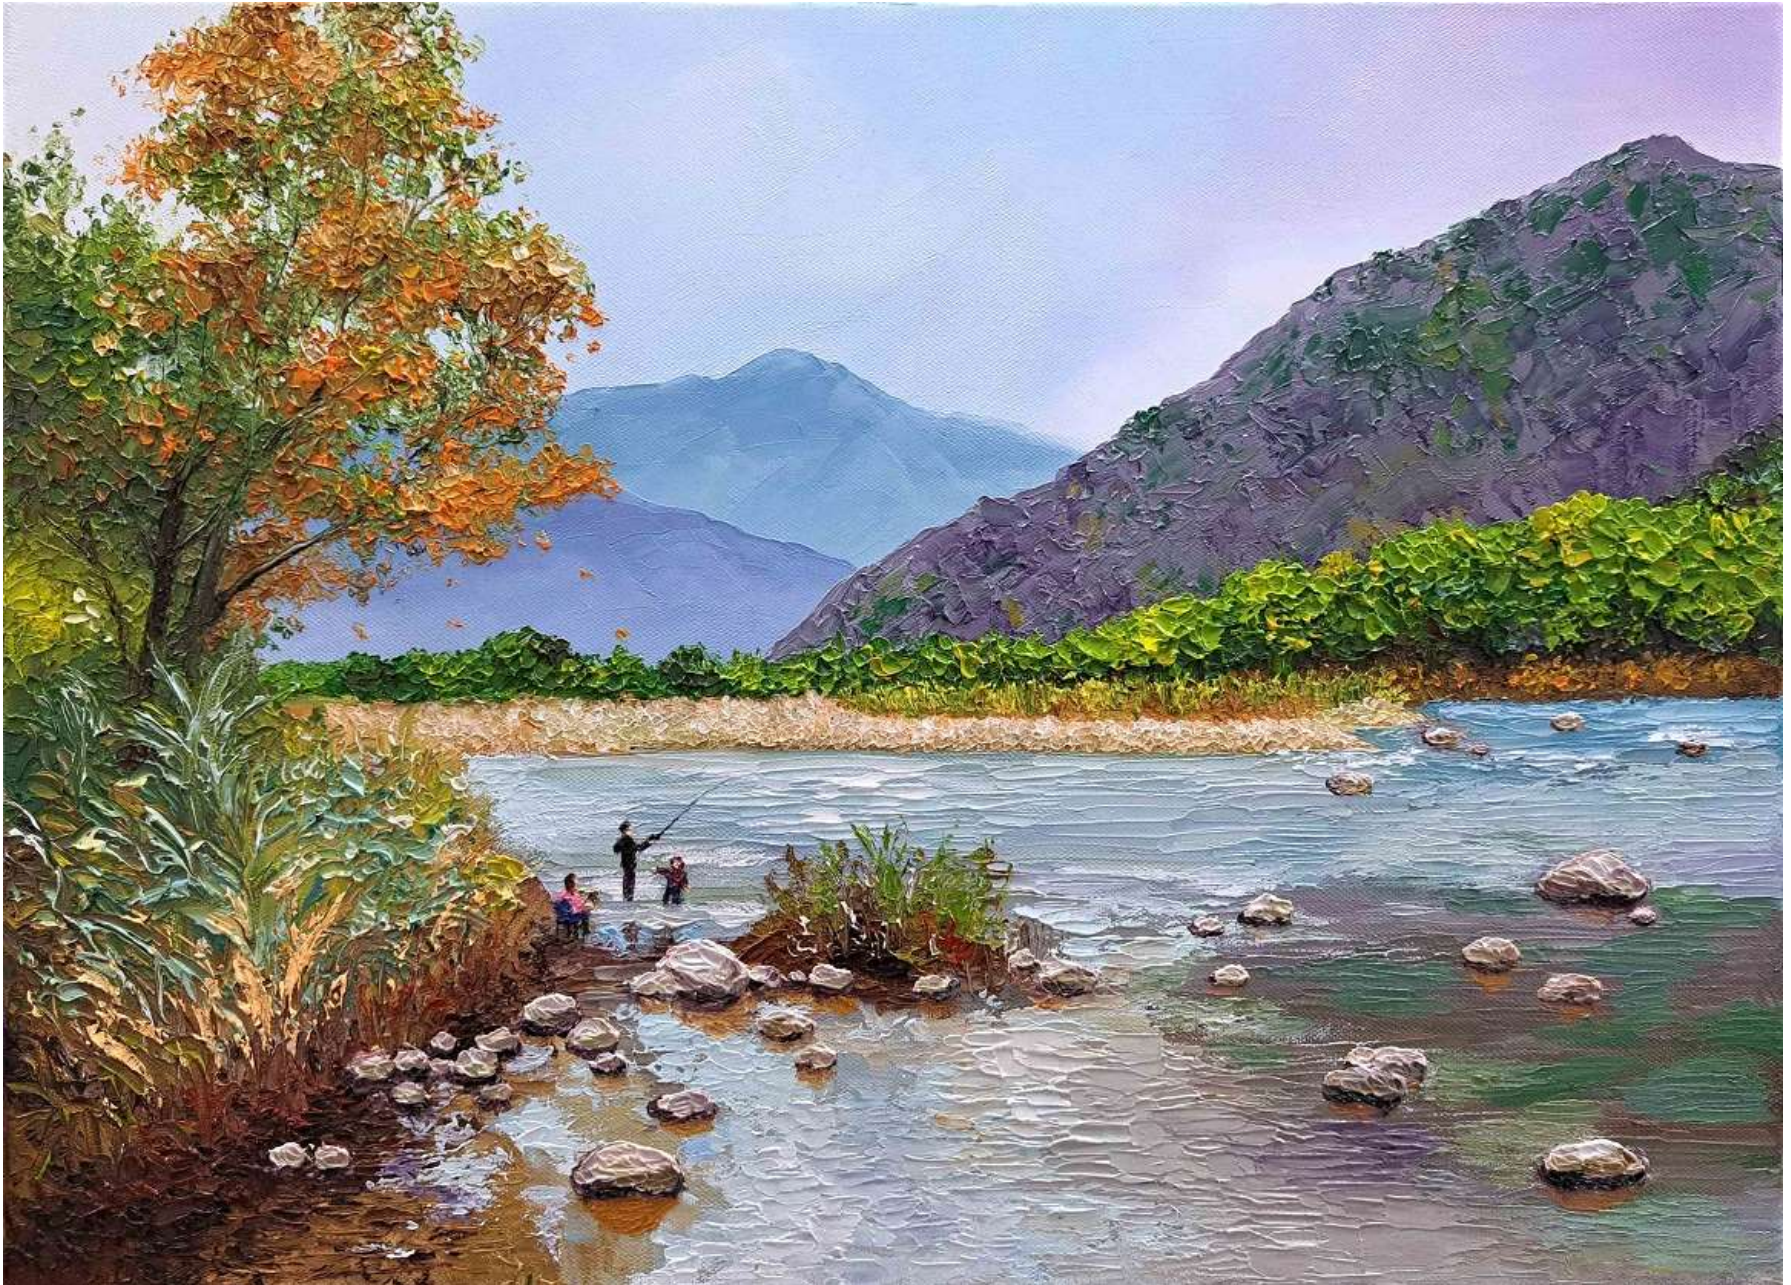

ANCHI JIAN AUSTRALIA www.anchijian.com anchijian.art@gmail.com
"Three Of Us" 45.5x33cm Oil on canvas.

1350