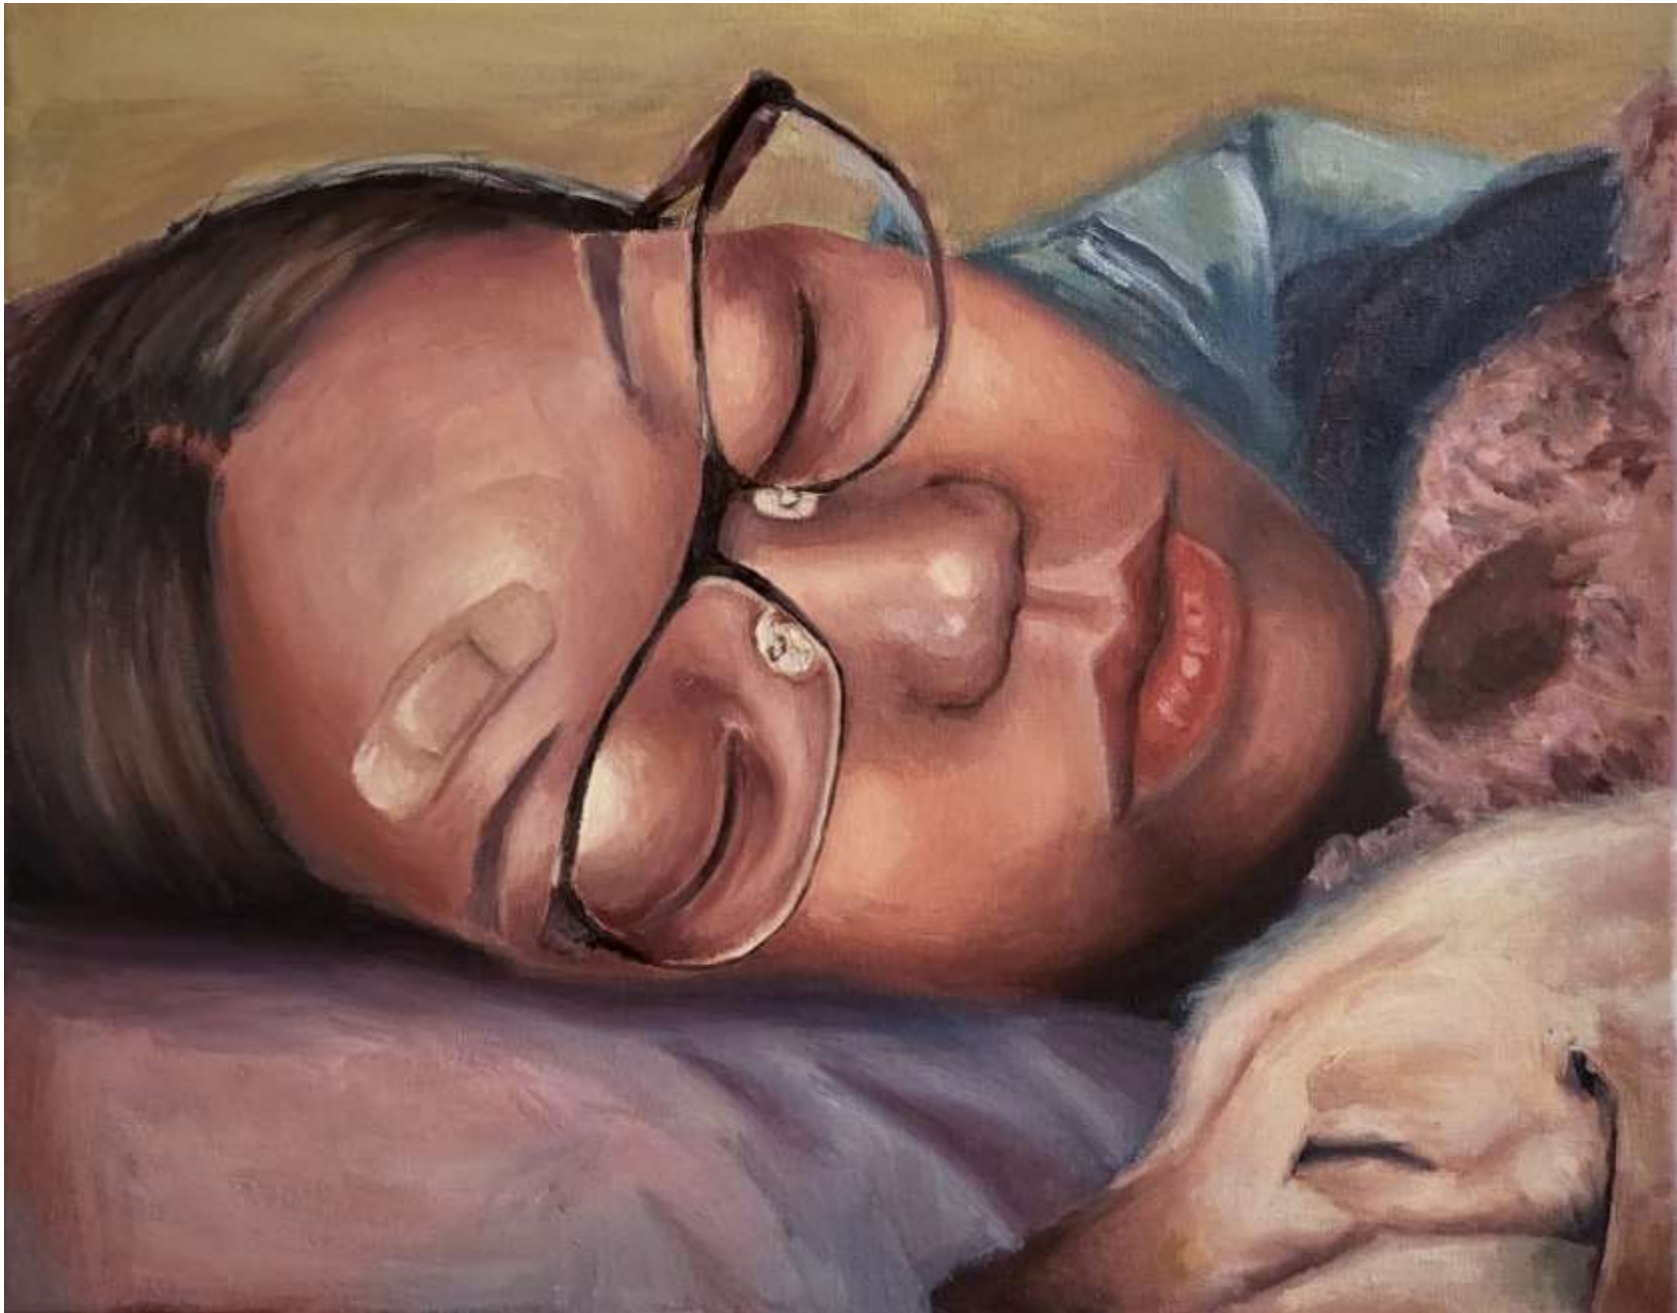

HAEUN JUNG USA yuri0409@naver.com
"Overtime" 20x16" Oil on canvas.

1184