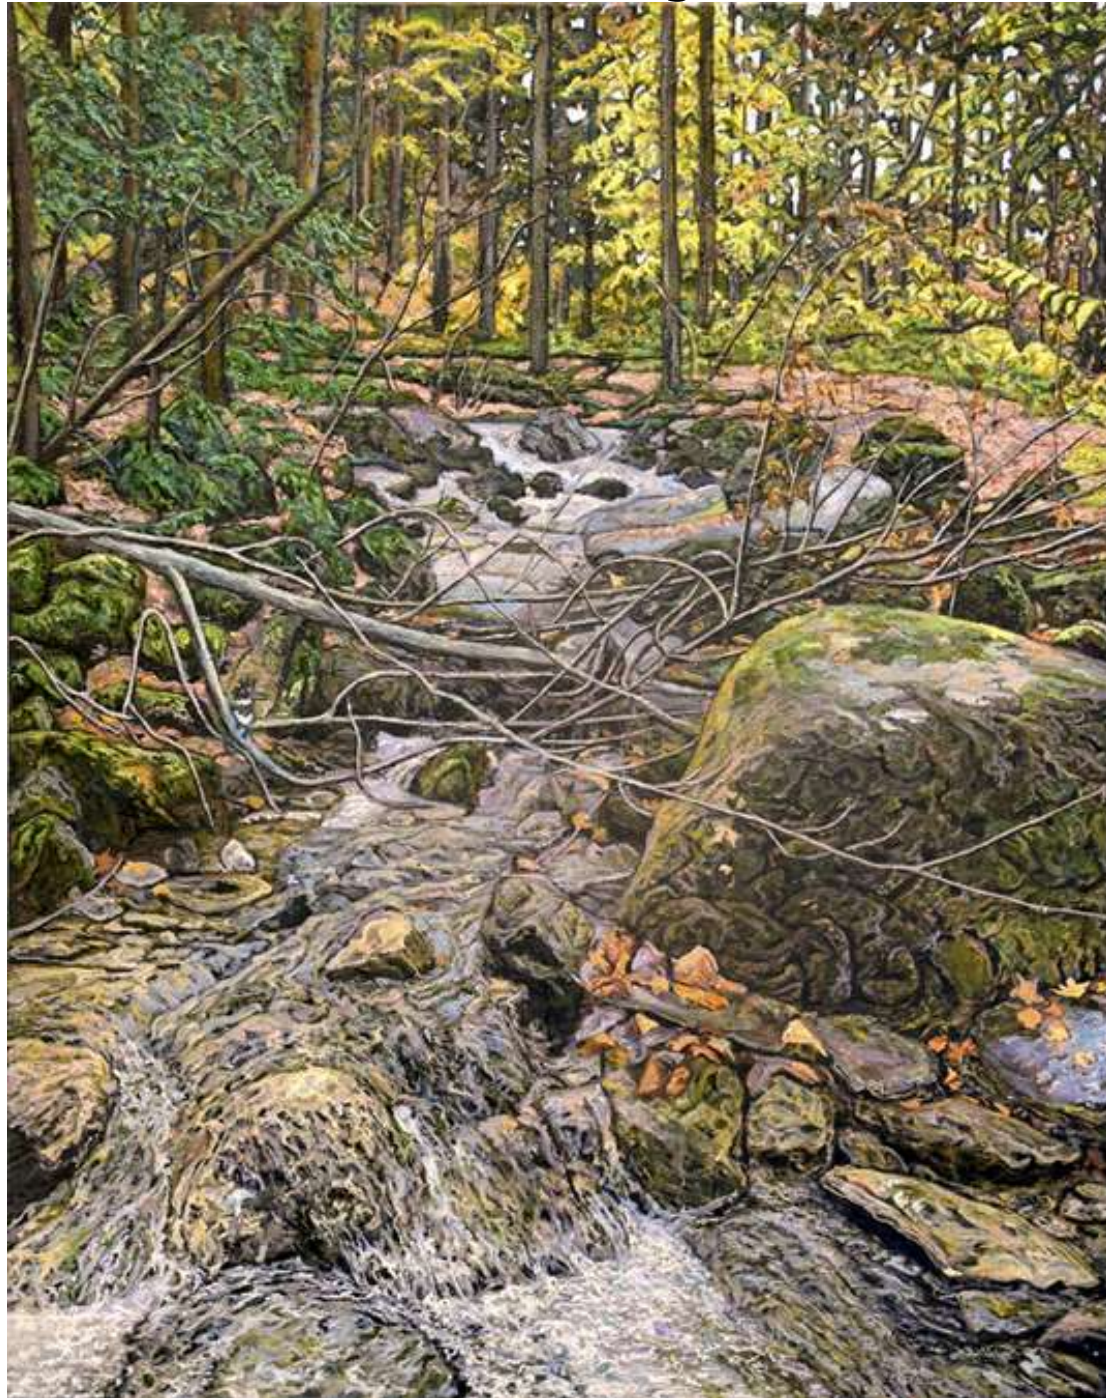

LYNDEN COWAN CANADA <http://www.lyndencowan.com/>
lynden@lyndencowan.com "Fishing" 24x30" Oil on canvas.

1298