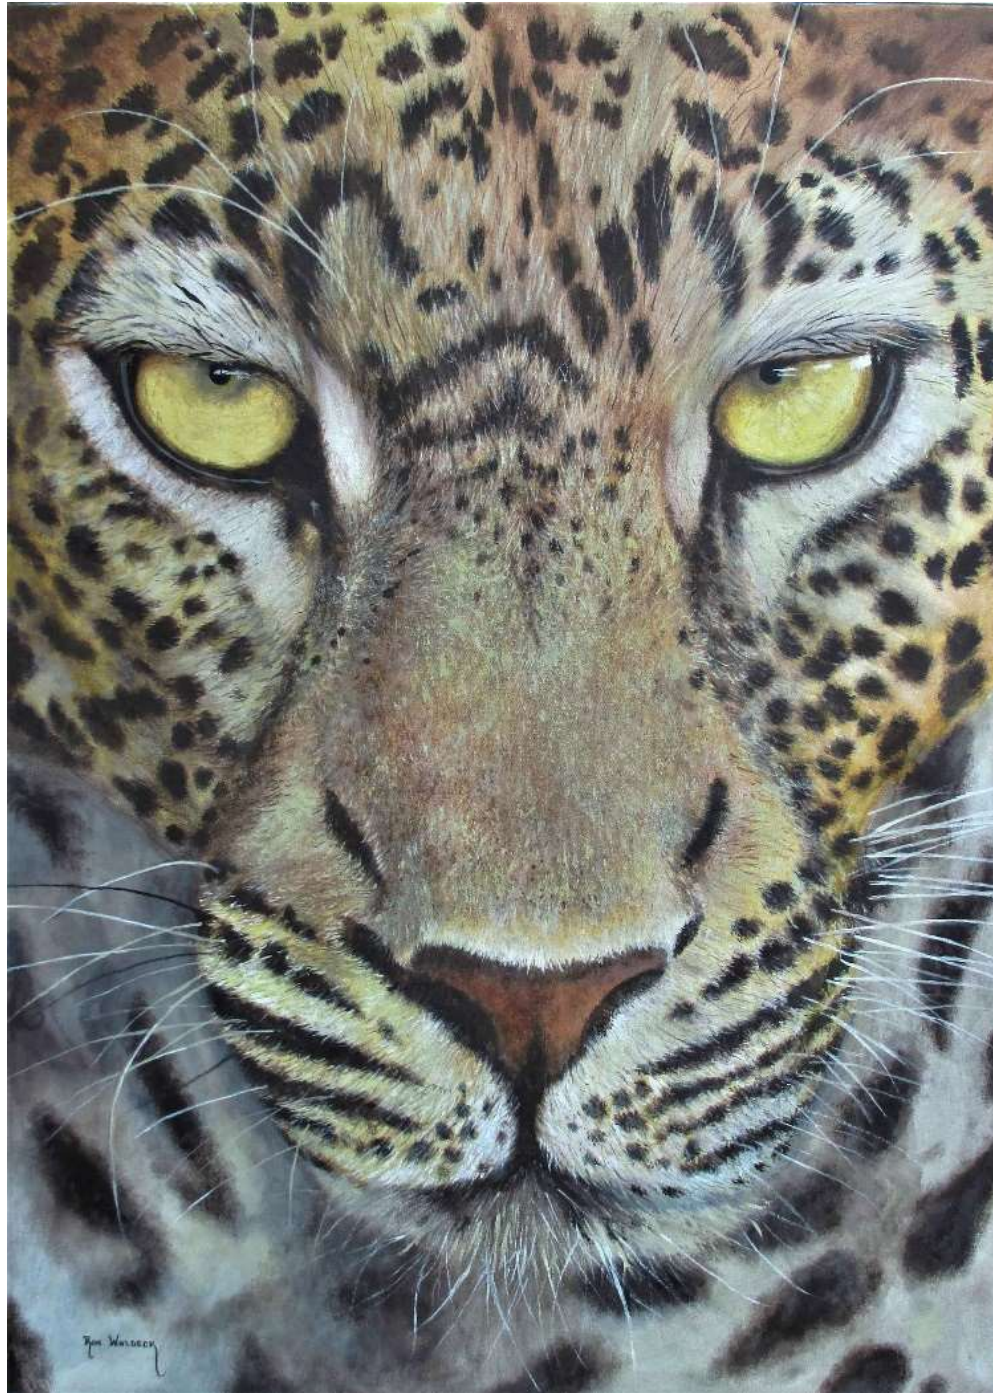

RON WALDECK SOUTH AFRICA www.ronwaldeck.com 110x80cm
ron@artpromotions.co.za "928 Cheek To Cheek" Acrylic on canvas.

1217