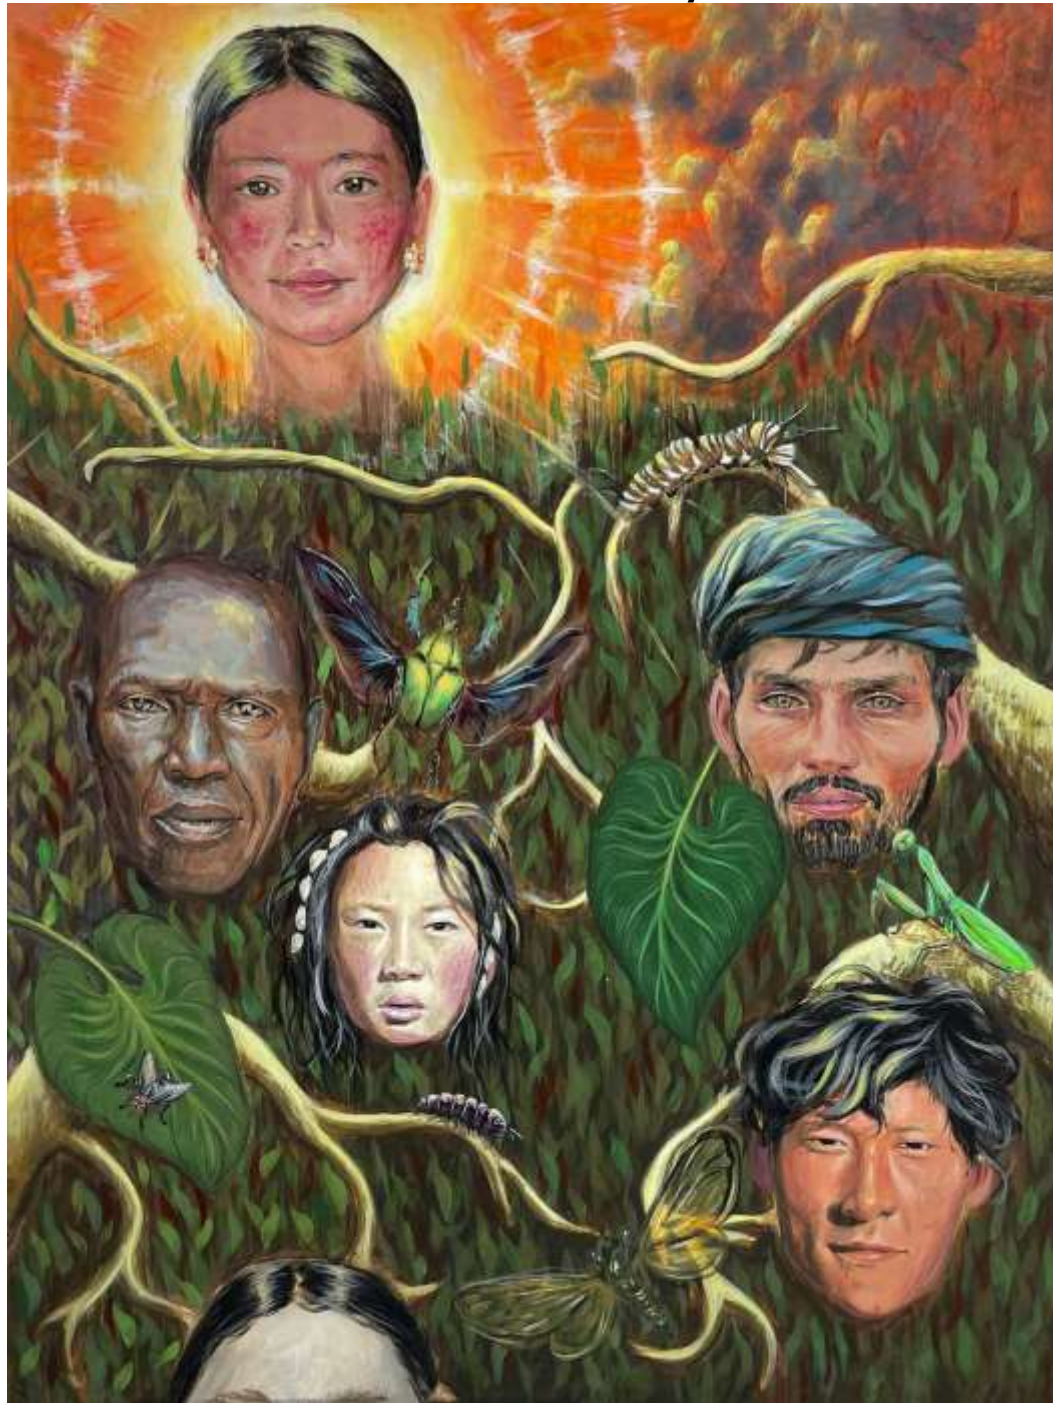

1432

MITCHELLE JAMES NIGERIA [mitchyjevart@gmail.com](mailto:mitchyjevart@gmail.com)

"Republic Of Wealth" 60x60" Oil on canvas. RELIGIOUS OR SPIRITUAL.

1433

MADELINE KIM USA [rskim725@gmail.com](mailto:rskim725@gmail.com)  
"Reincarnation" 12x18" Acrylic on cork board.