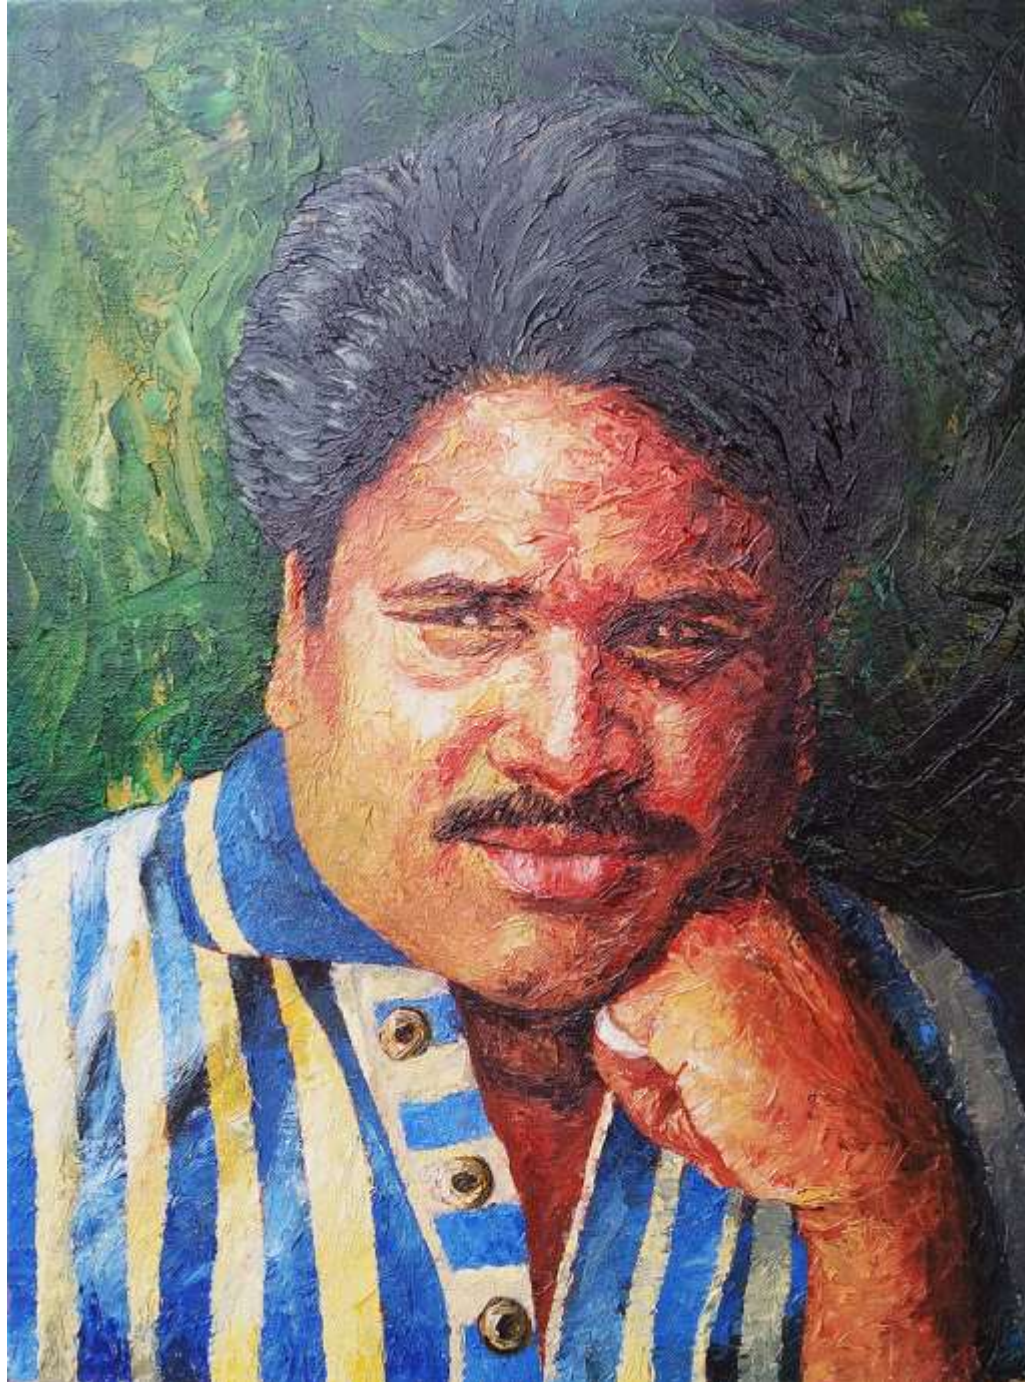

TUSHAR INDIA tusharpaintingstudio@gmail.com
"Self Portrait" 13x18.5" Oil on canvas.

1483