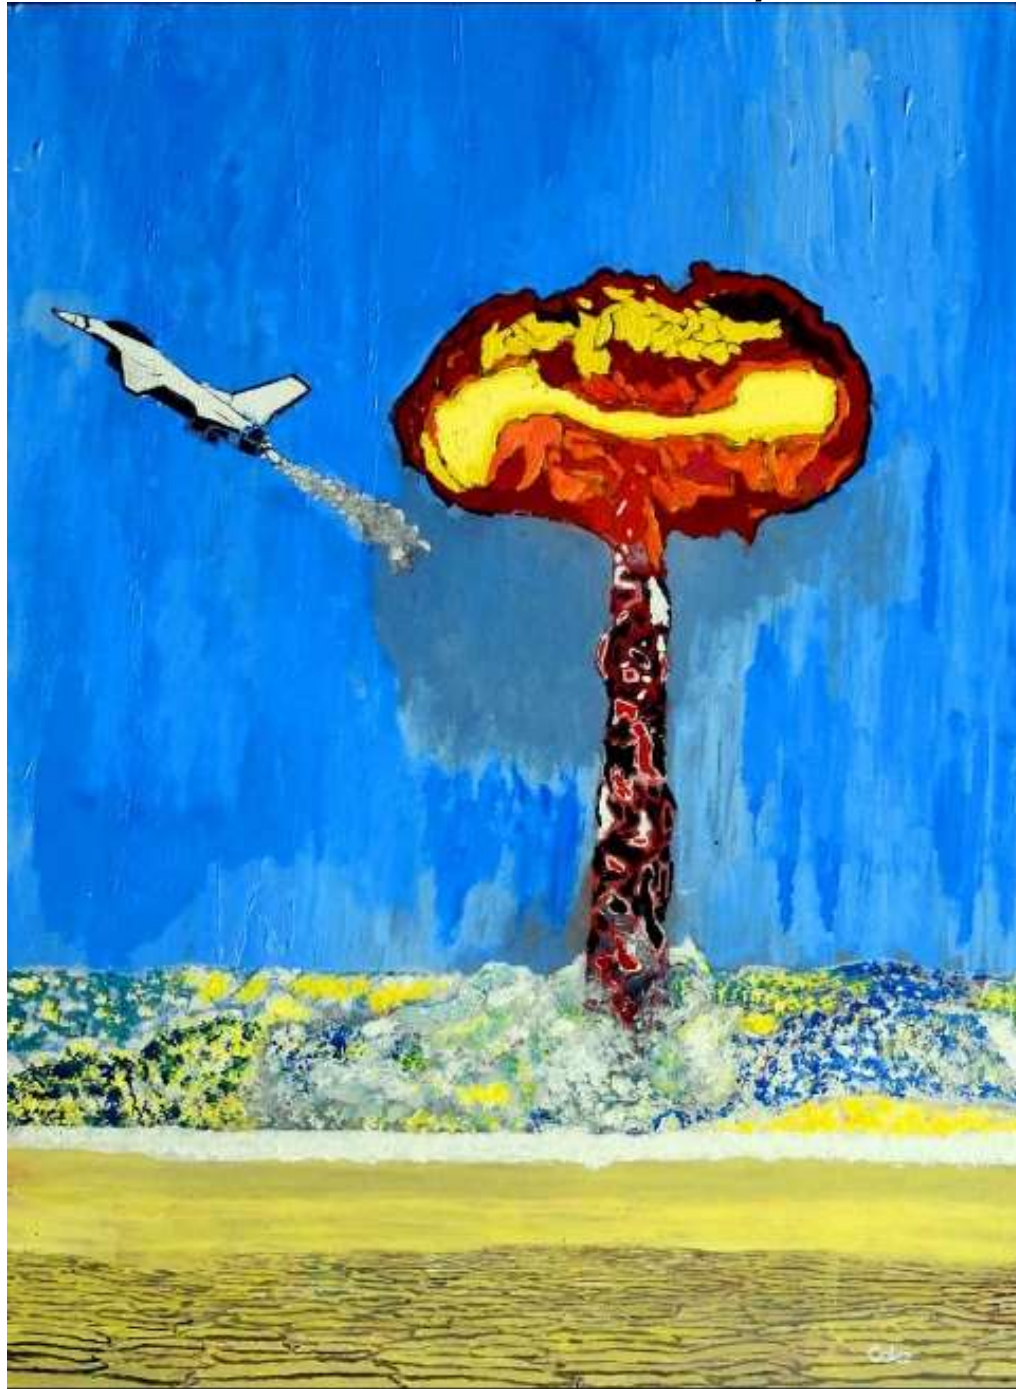

AVADKA COLEZ USA www.avadkacolez.com avadkacolez@gmail.com

"Blood Of Tears" 24x18" Acrylic on wood.

745