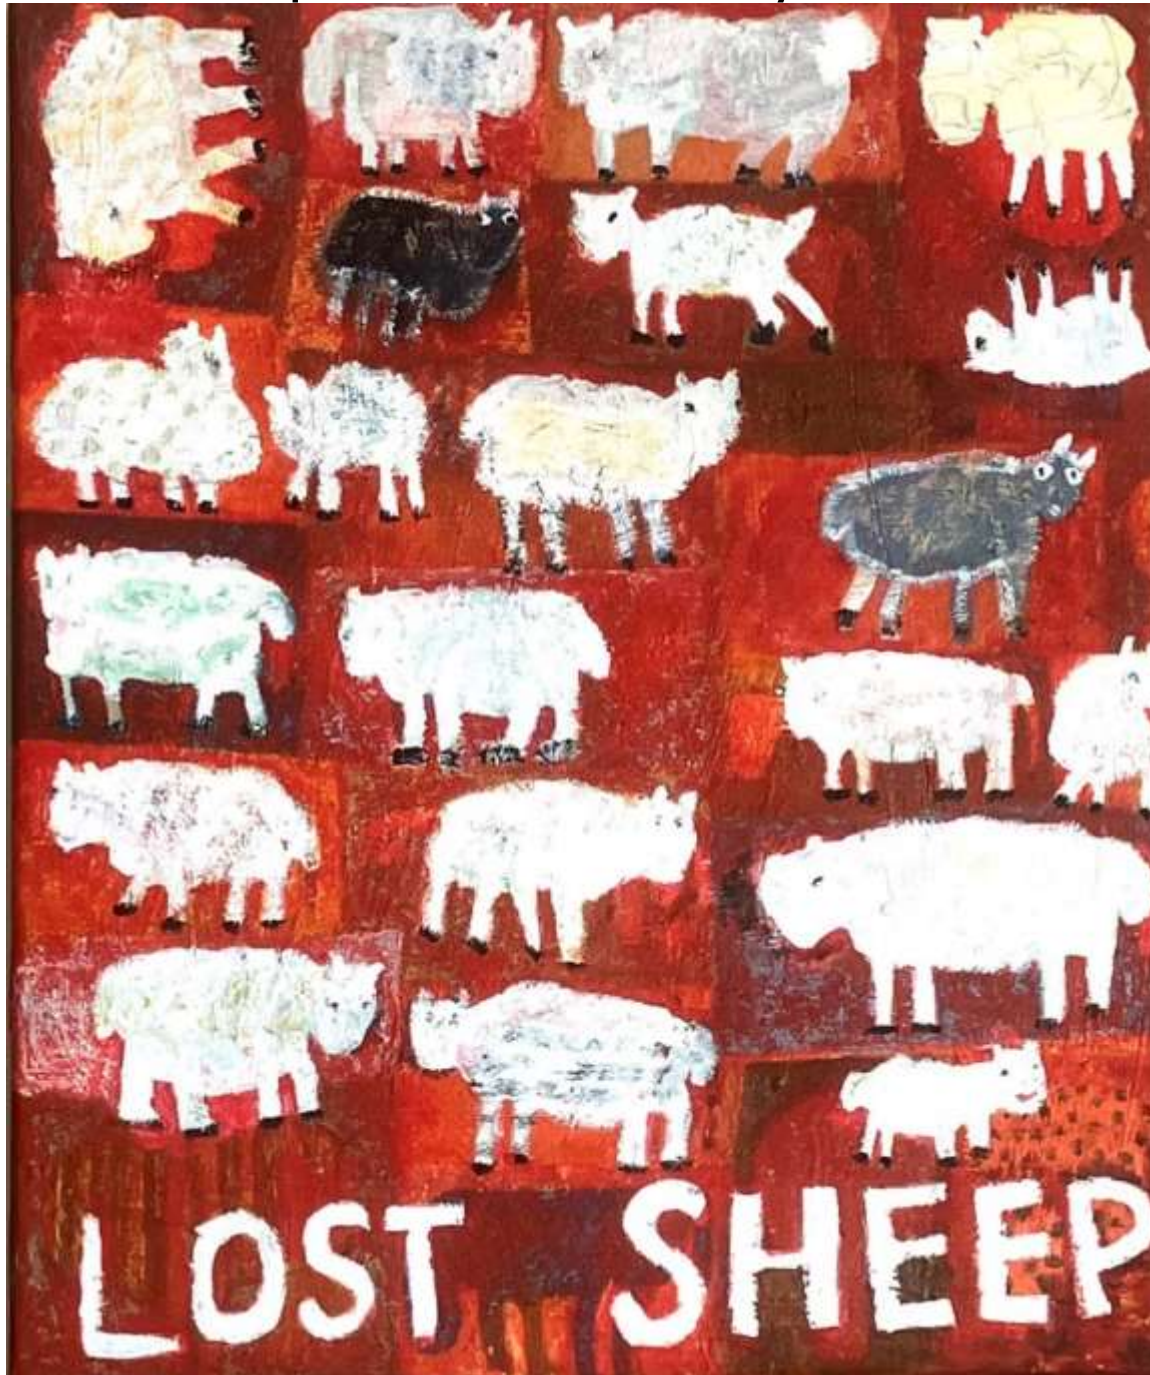

NANCY PICKARD UK nancympickard@yahoo.co.uk
"Lost Sheep" 50x60cm Acrylic on canvas.

766