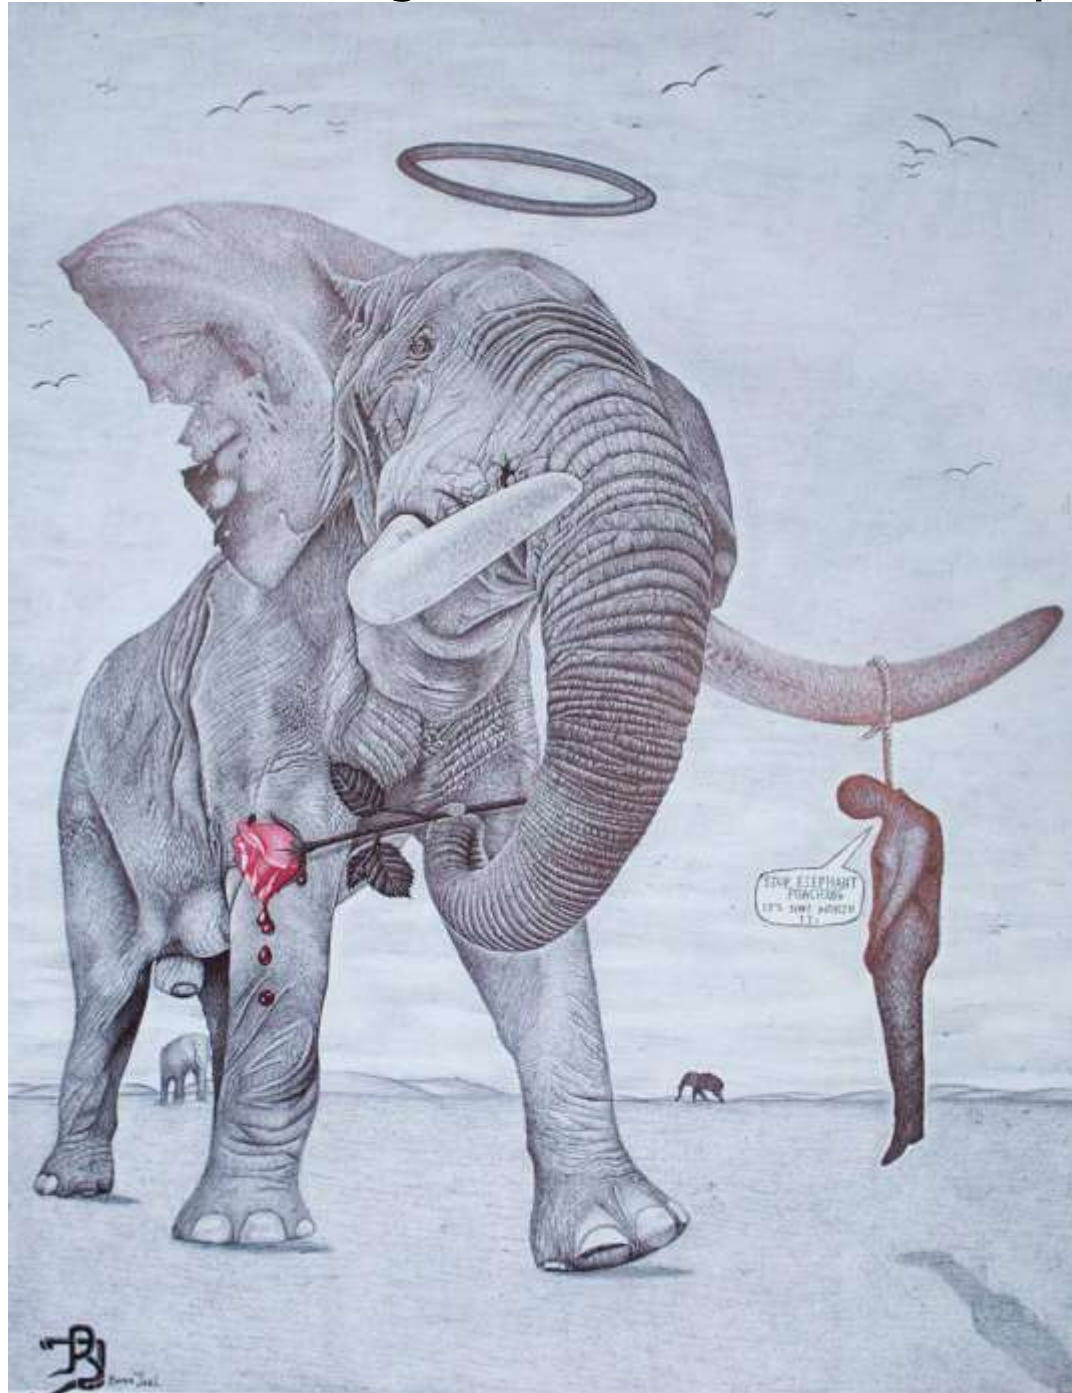

BOMA JOEL NIGERIA <https://www.instagram.com/bomajoelarts/>
ebeloguboma@gmail.com "Vengeance" 90x65cm Ballpoint pen on paper.

772