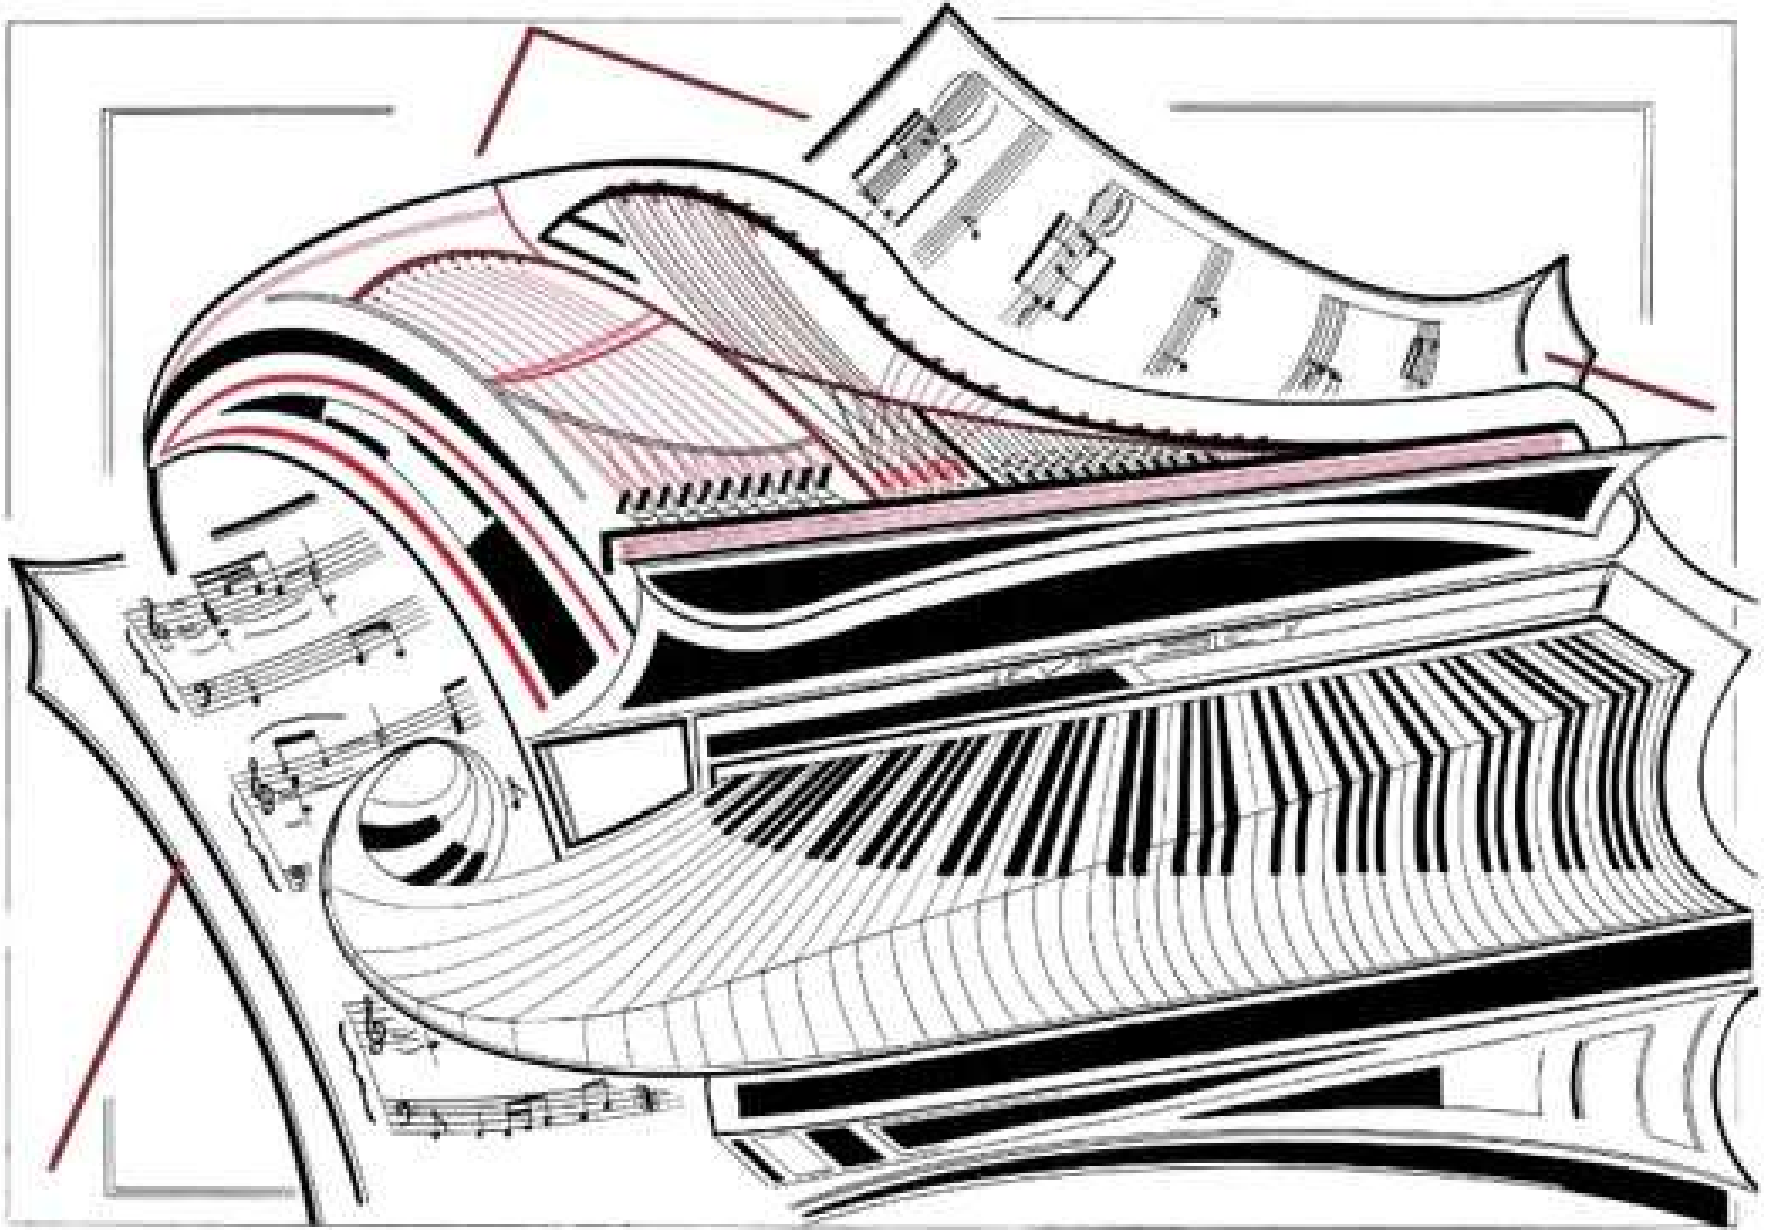

JOANNA E LEVESLEY UK www.nouveau-studio.co.uk joanna@nouveau-studio.co.uk "Le Grand" 42x29.7cm Pen and ink on paper.