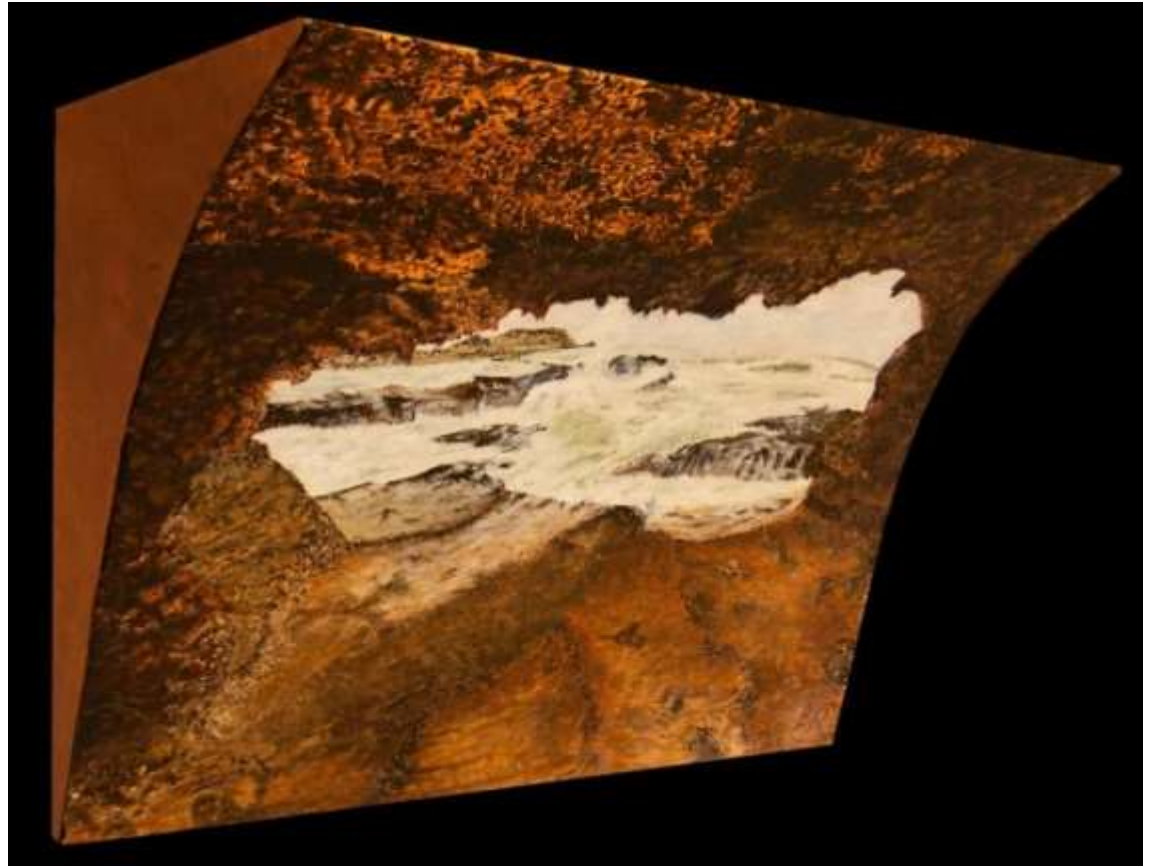

BRIAN 'BR' ROGERS SOUTH AFRICA www.brart.co.za br@brart.co.za
"Sea Dragons Den" 24x16x10" Oil on canvas.