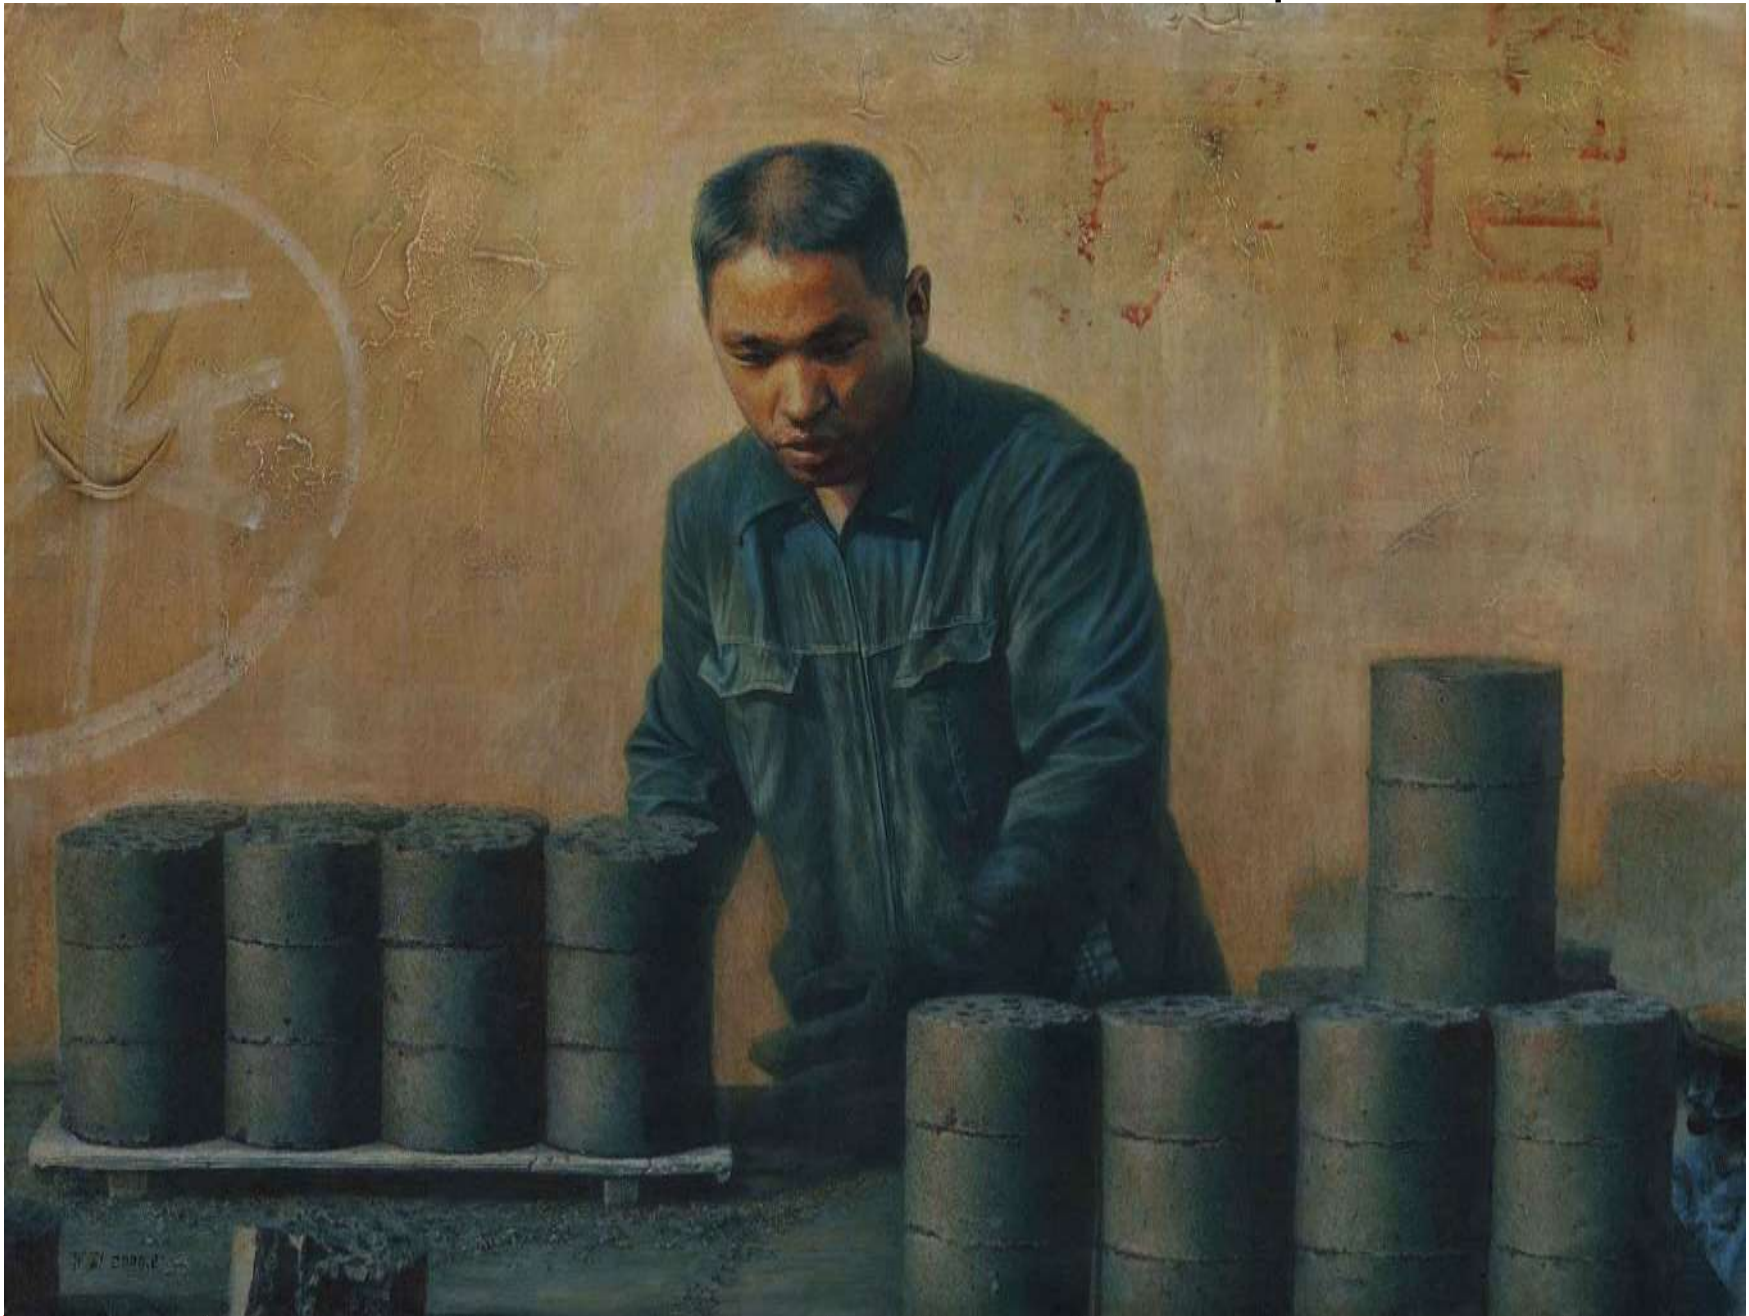

ZHANG YONG CHINA www.yongzhangart.com romedawn@163.com
"Warm Deliverer" 30x40cm Tempera.

730