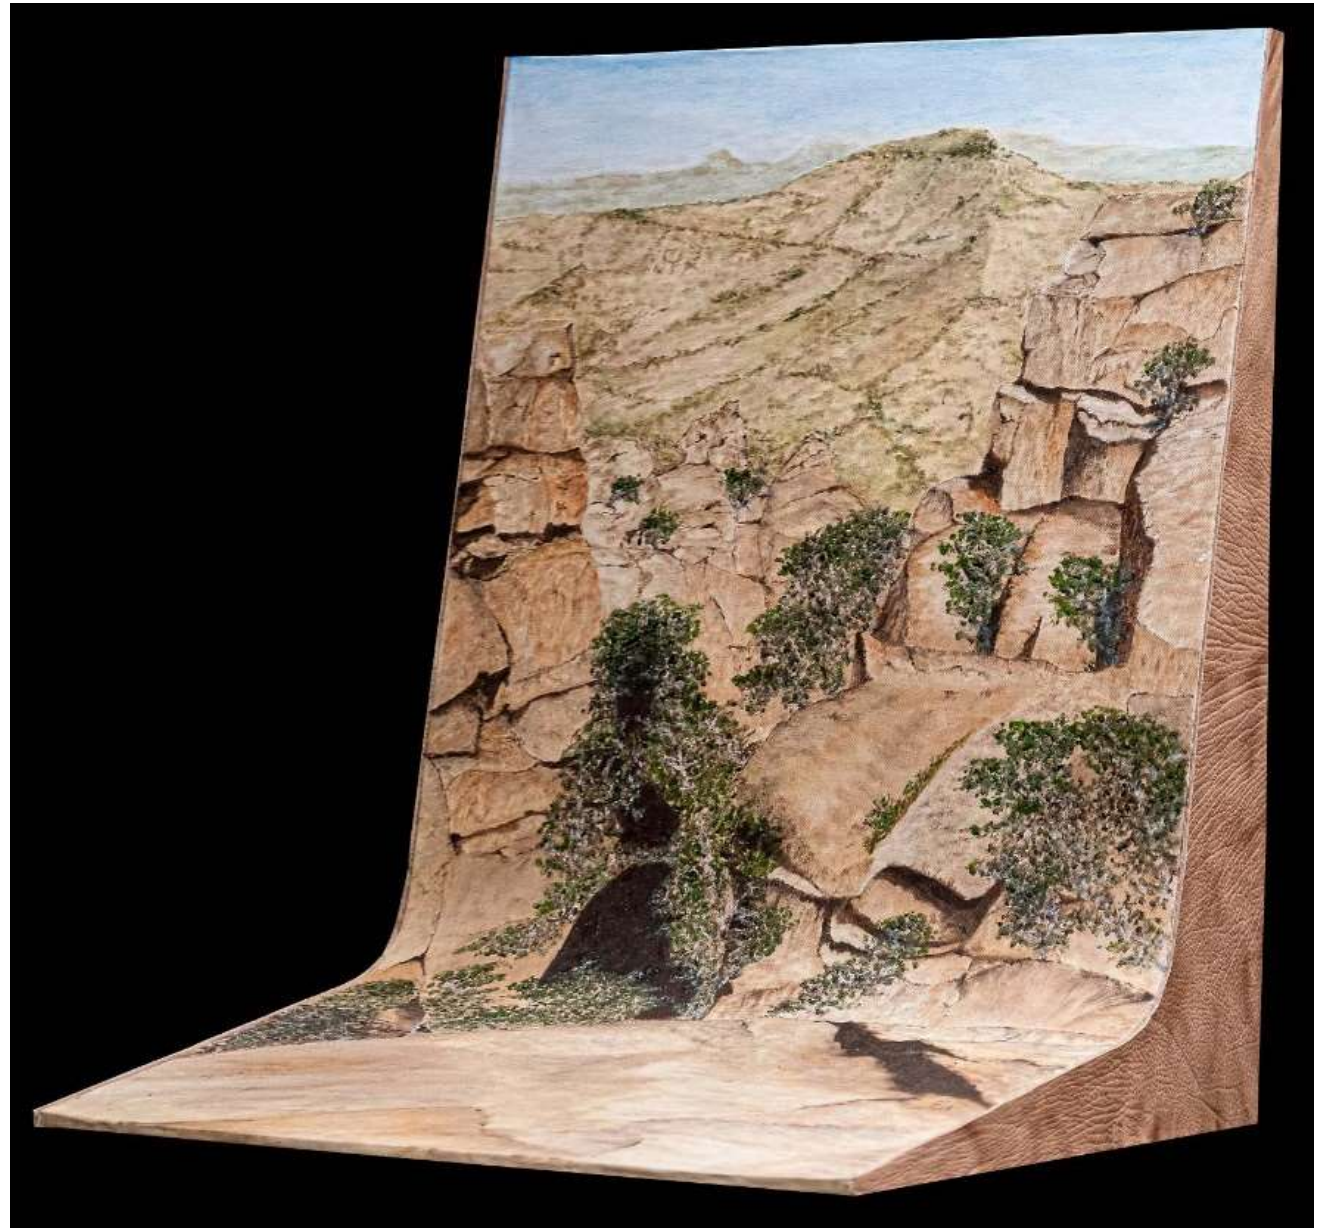

636

BRIAN 'BR' ROGERS SOUTH AFRICA [www.brart.co.za](http://www.brart.co.za) [br@brart.co.za](mailto:br@brart.co.za)  
"Valley Of Desolation" 18x22x17" Oil on curved canvas.

637

BRIAN 'BR' ROGERS SOUTH AFRICA [www.brart.co.za](http://www.brart.co.za) [br@brart.co.za](mailto:br@brart.co.za)  
"Hamilton Russel Vineyard" 20x35x12" Oil on curved canvas.