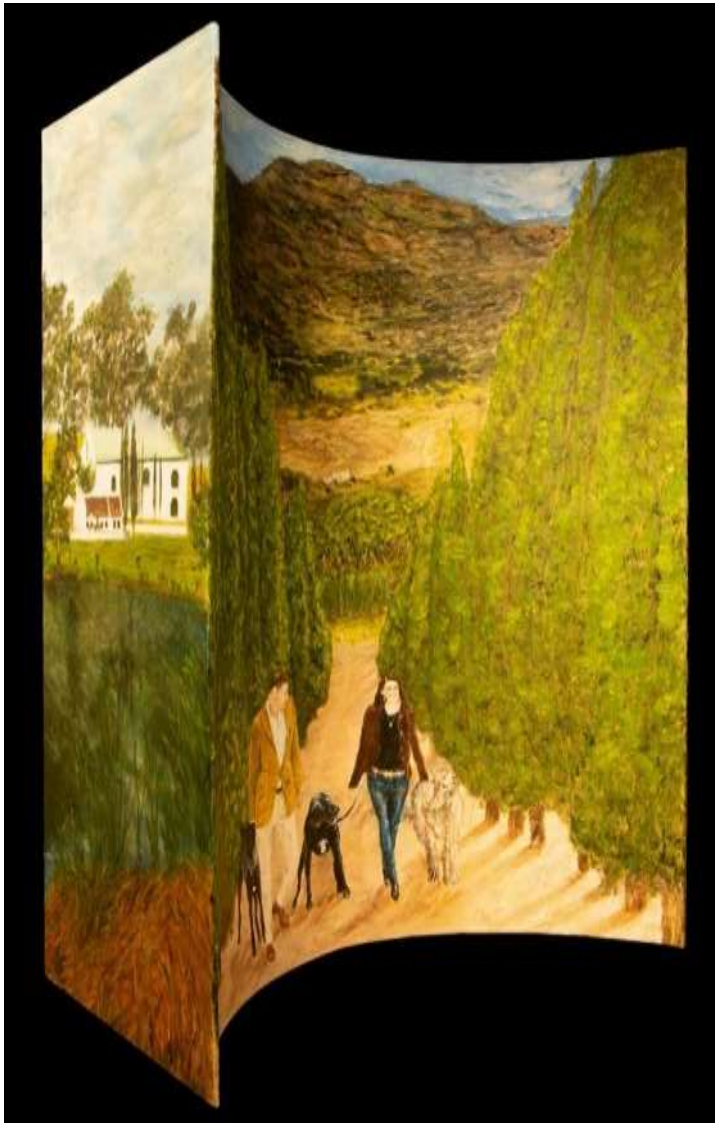

636

BRIAN 'BR' ROGERS SOUTH AFRICA [www.brart.co.za](http://www.brart.co.za) [br@brart.co.za](mailto:br@brart.co.za)  
"Valley Of Desolation" 18x22x17" Oil on curved canvas.

637

BRIAN 'BR' ROGERS SOUTH AFRICA [www.brart.co.za](http://www.brart.co.za) [br@brart.co.za](mailto:br@brart.co.za)  
"Hamilton Russel Vineyard" 20x35x12" Oil on curved canvas.