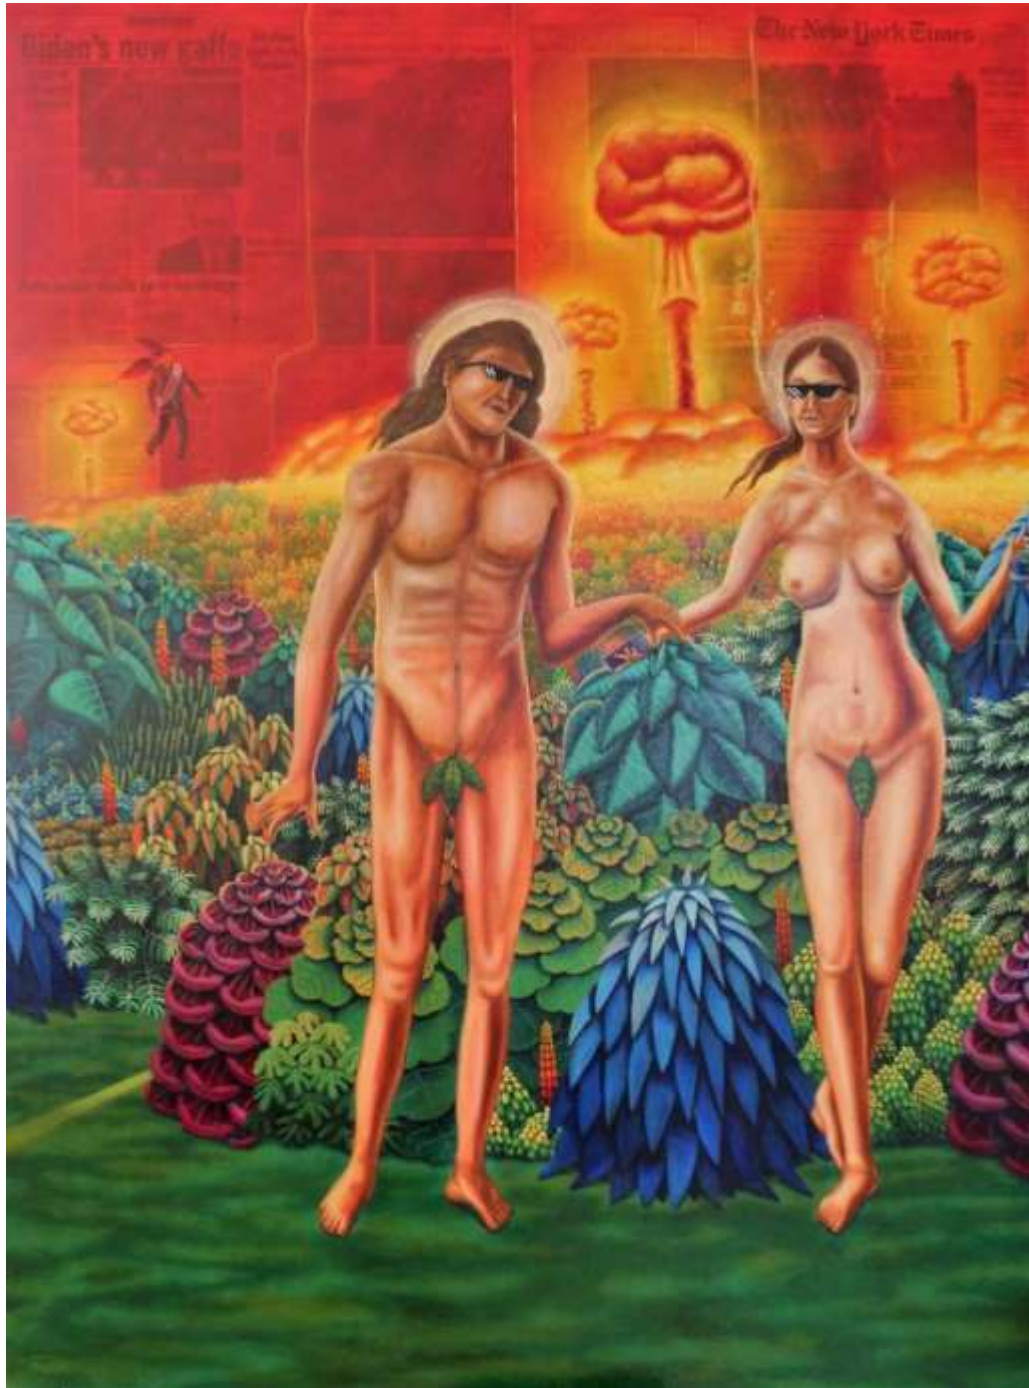

ALEJANDRO PINZON COLOMBIA <https://alejandropinzonart.com/>
apinzon71@gmail.com "The End Of The World" 120x90cm Oil on canvas.