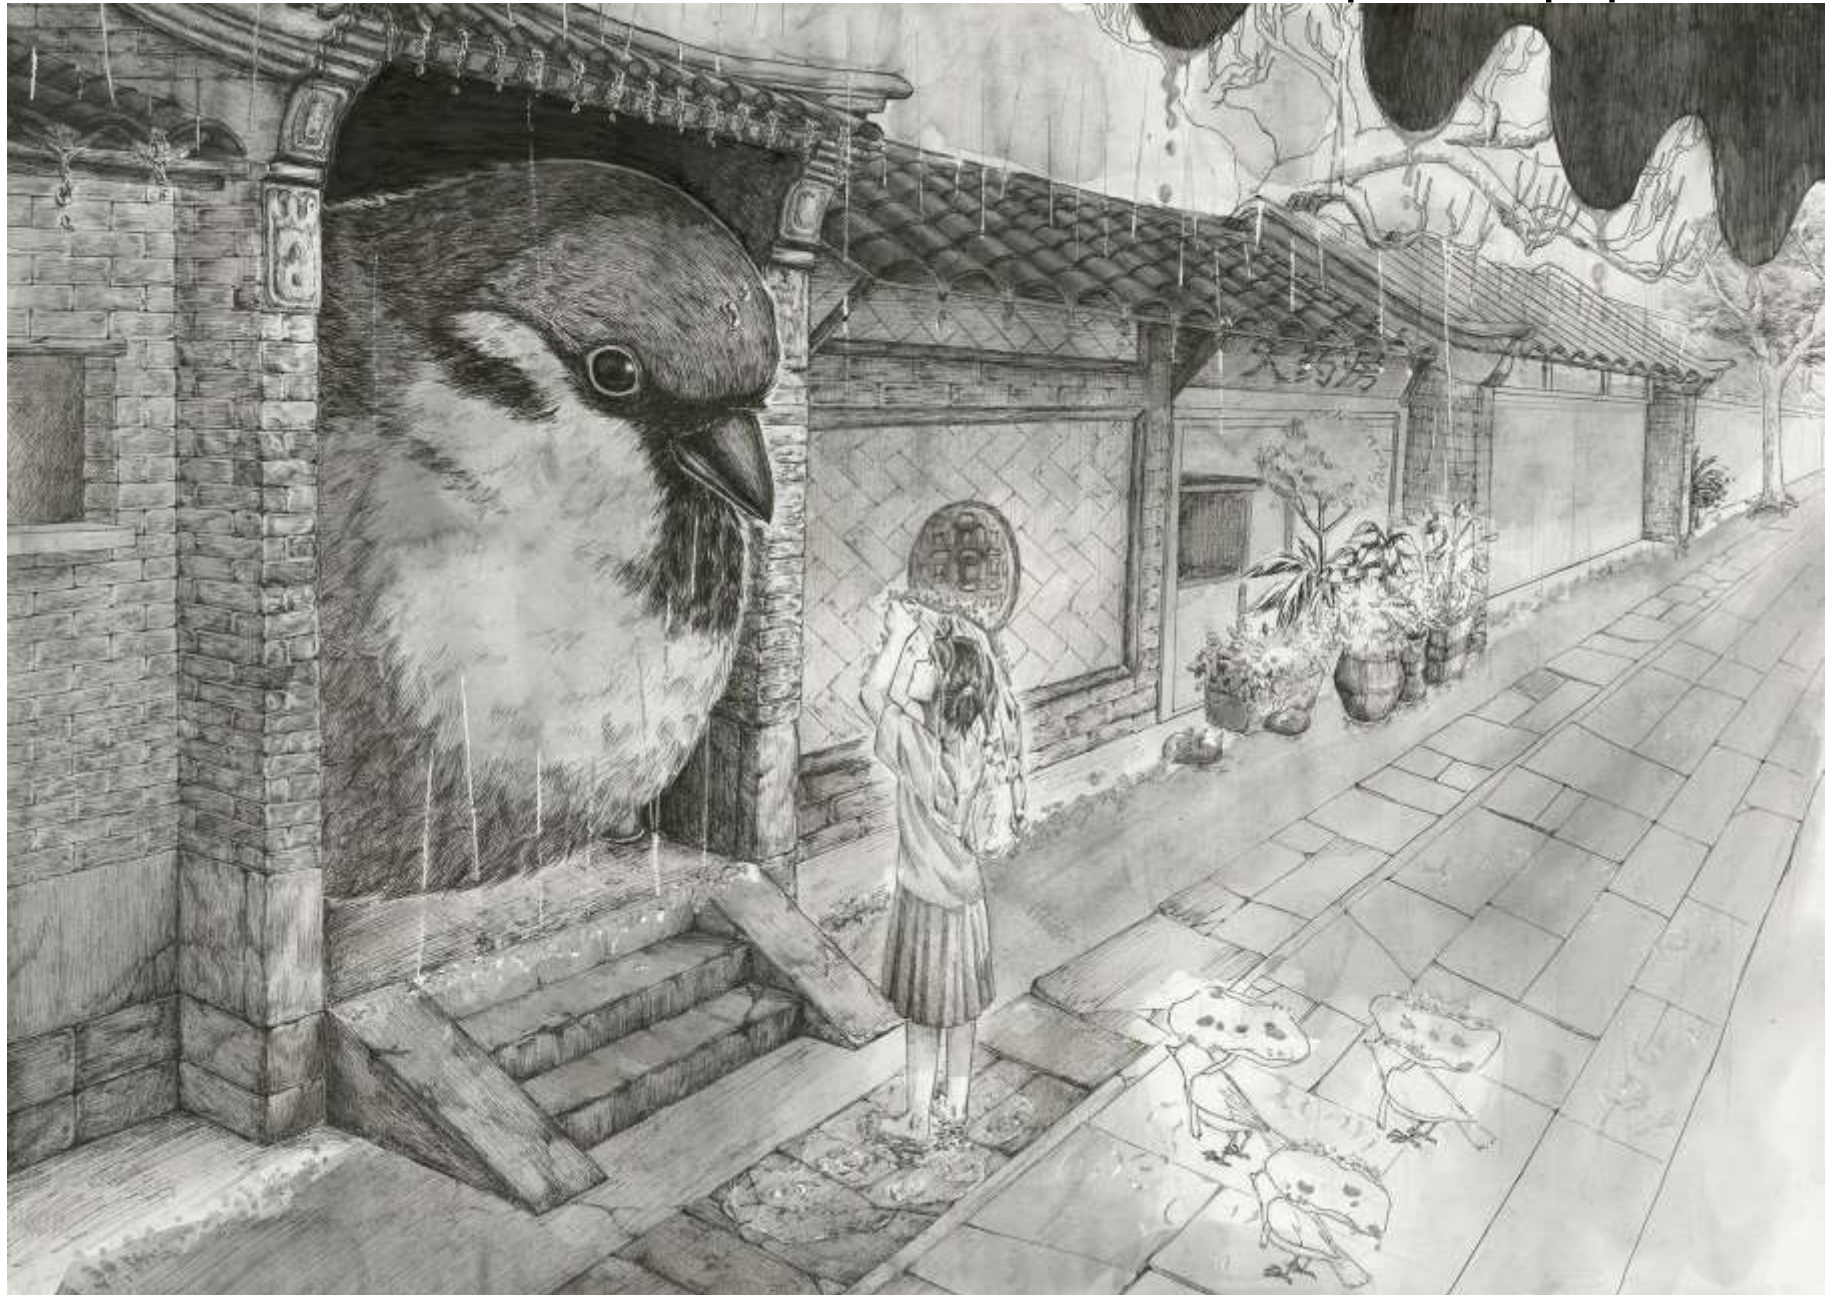

VALORIE GUAN USA valorieguan@outlook.com

"Shelter From The Rain" 15.3×21.5" Micron pen on paper.

1354