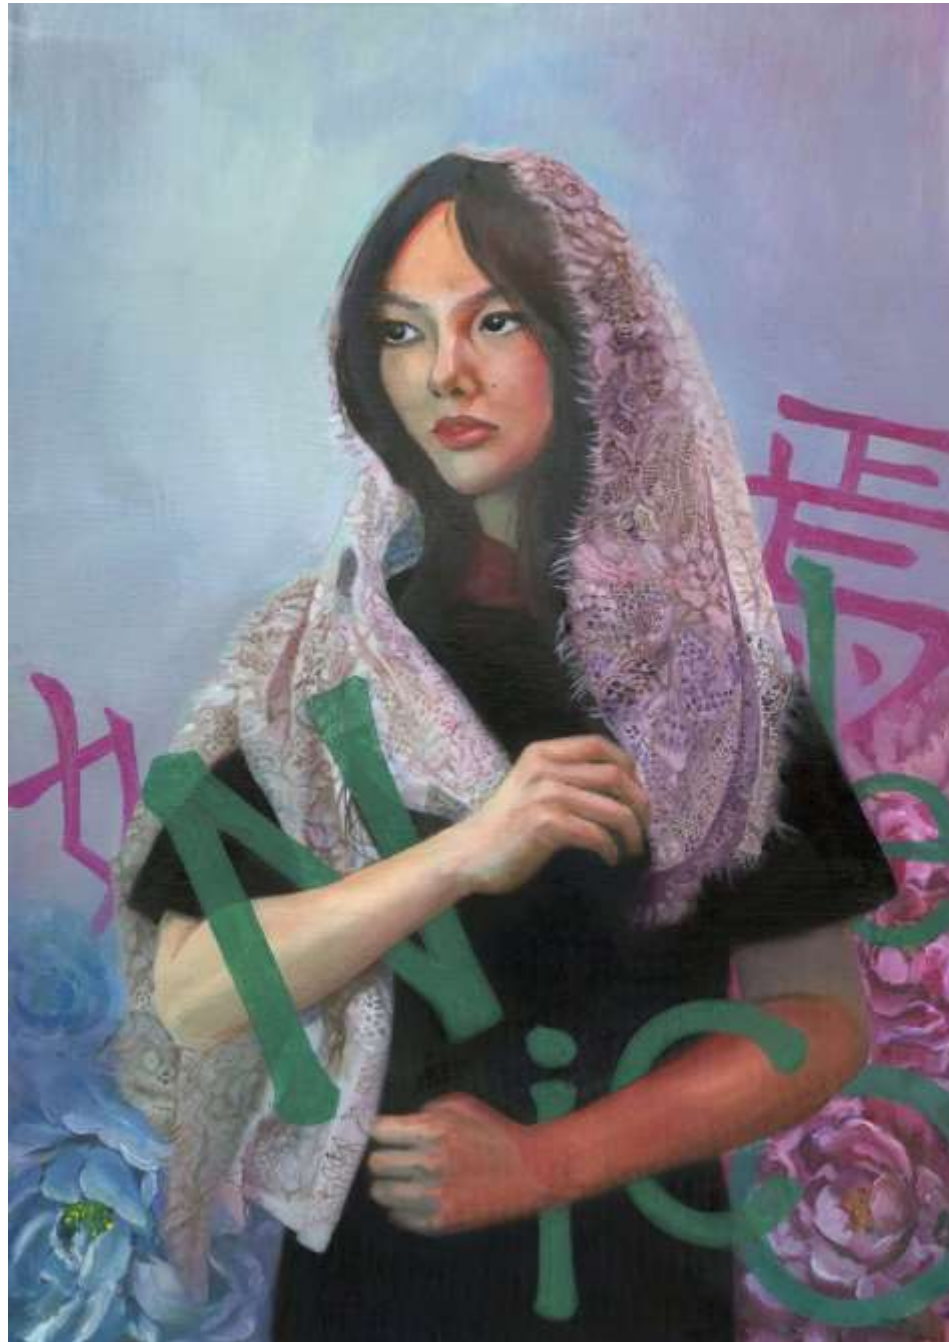

CHUYAN WANG CHINA 22nicolew@wab.edu
"Self Portrait" 40x60cm Oil on canvas.

1464