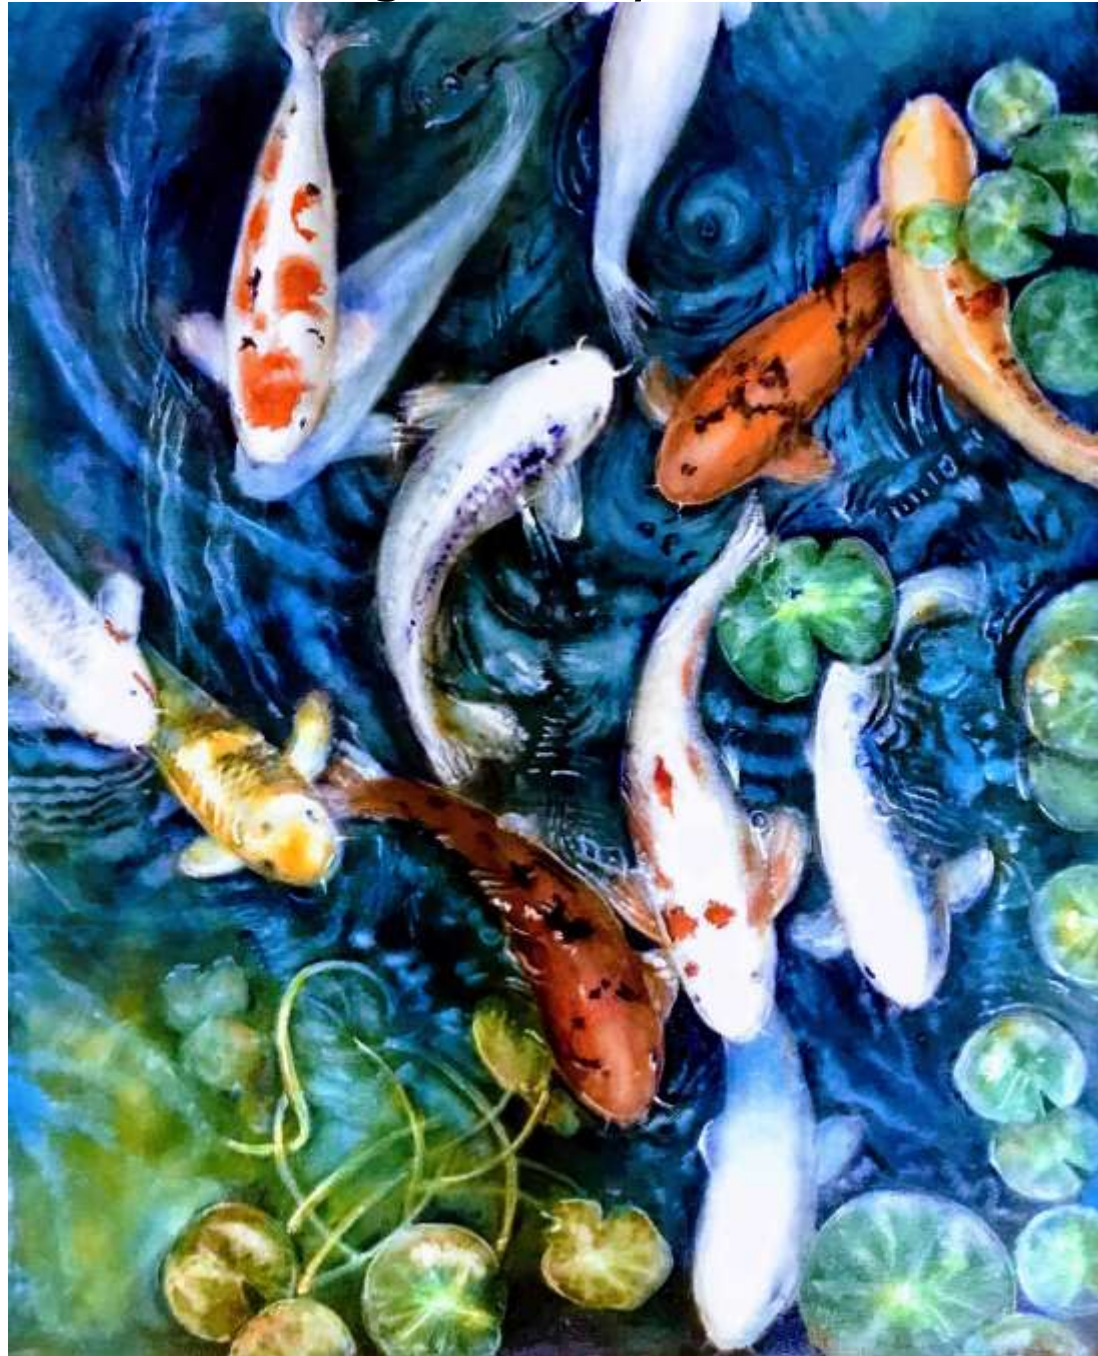

1255

JAN LOWE AUSTRALIA [www.janlowefineart.com](http://www.janlowefineart.com)

[jan.lowe@camberwellart.com.au](mailto:jan.lowe@camberwellart.com.au) "African Painted Wolf" 11x14"

Scratch art on Scratchboard with Ink for colour.

1256

HEEJOUNG K. OH USA [www.instagram.com/anne\\_kee\\_art/](http://www.instagram.com/anne_kee_art/)  
[ilyhjo@naver.com](mailto:ilyhjo@naver.com) "Stunning Harmony Of Movement" 76x61cm Oil.

1257

REBEKAH HONG USA [skyhongnj@outlook.com](mailto:skyhongnj@outlook.com)  
"Delight" 18x24" Oil on canvas.