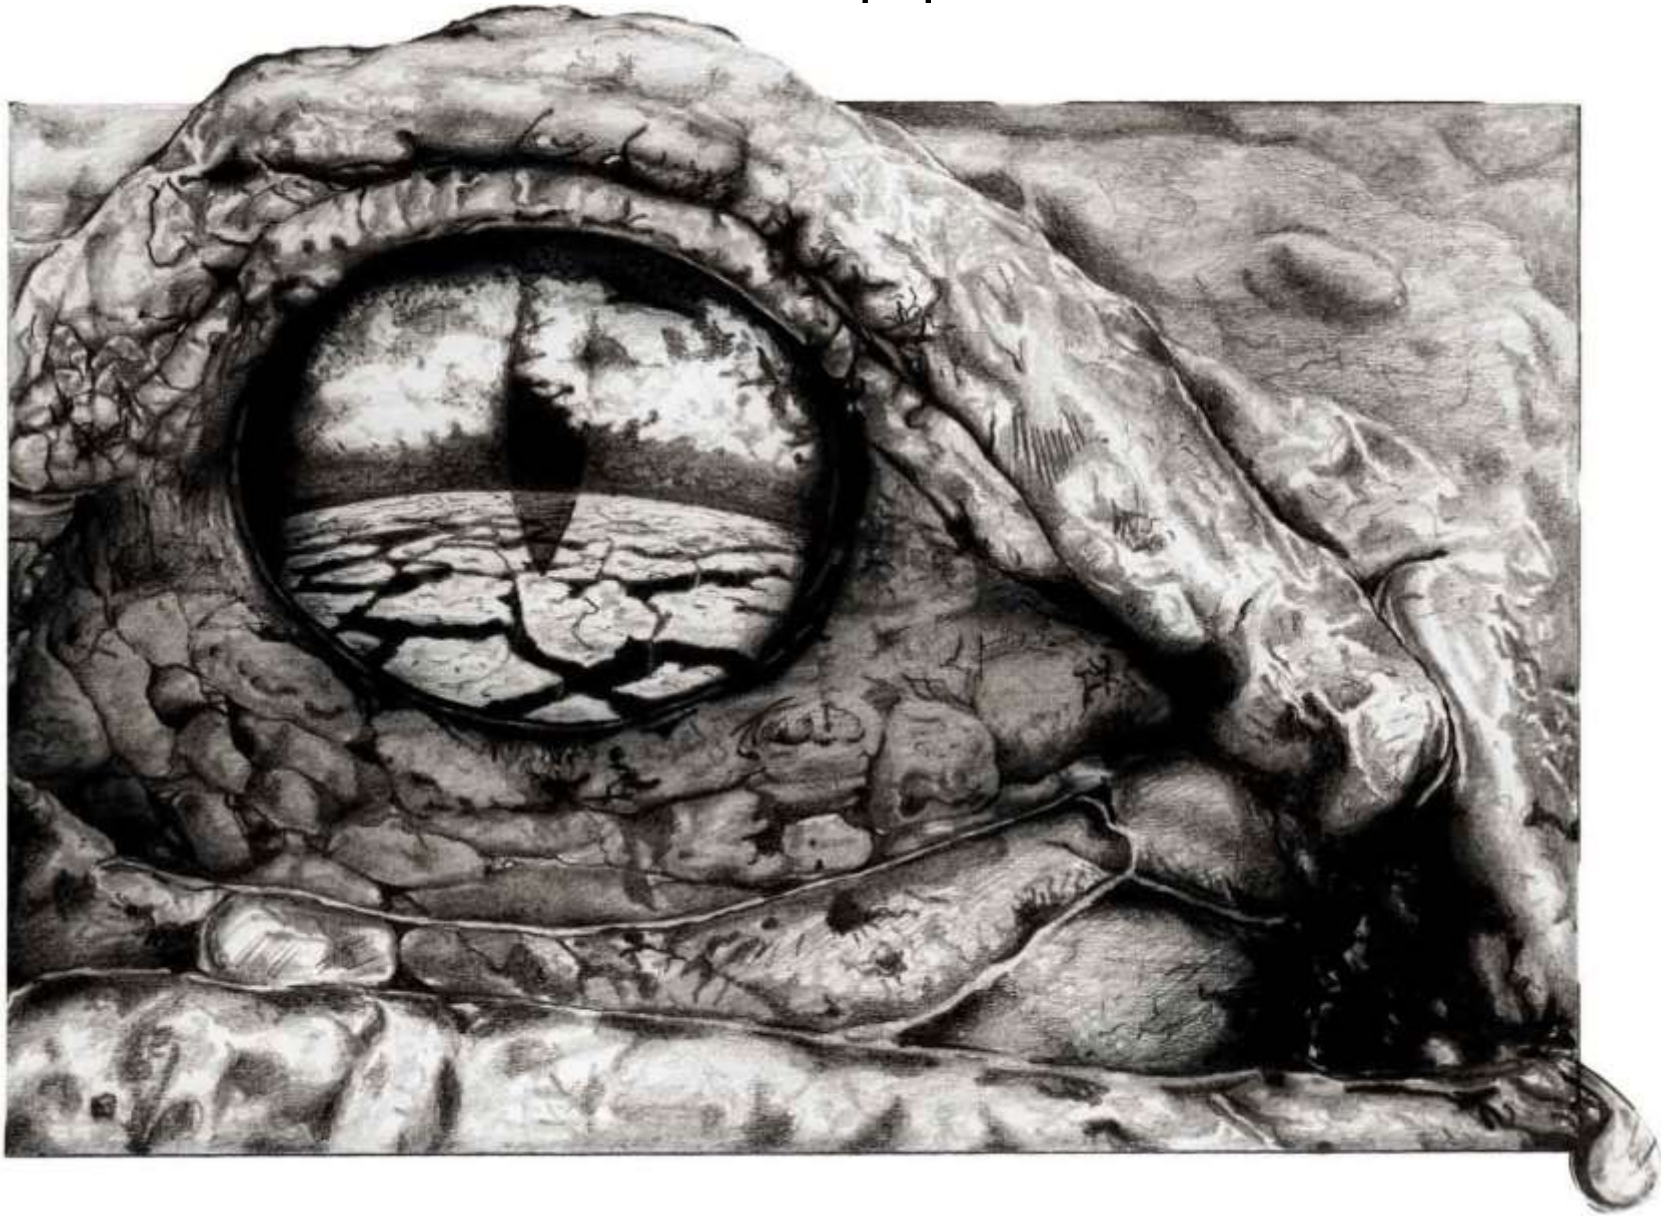

ENES BASKAN USA www.instagram.com/ebasqan 8.5x11"
enesbaskan1@gmail.com "Eye Of The Crocodile-Global Warming"
Pencil on paper.

1501