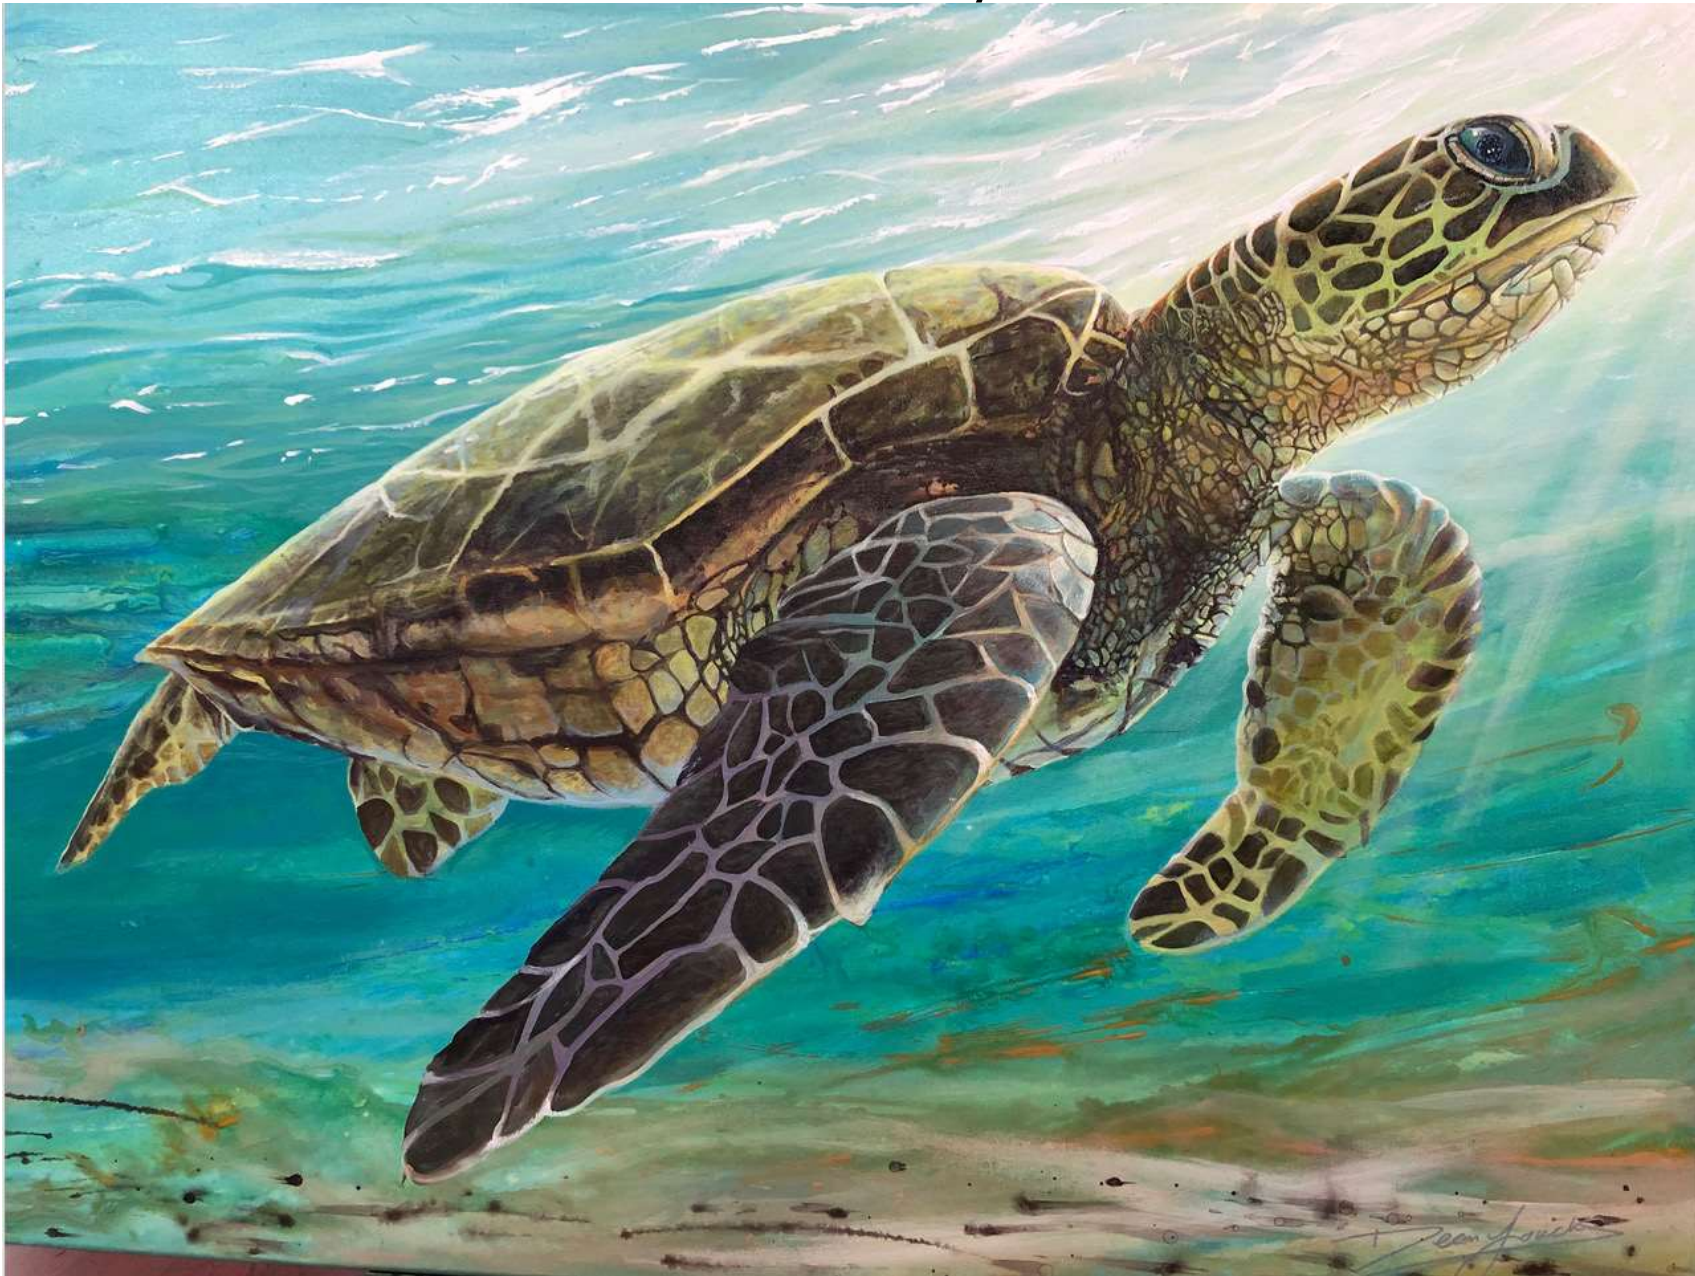

DEAN LOUCKS USA www.deanloucks.com dean@taod1.com

"Just Me" 30x40" Acrylic on canvas.

1236