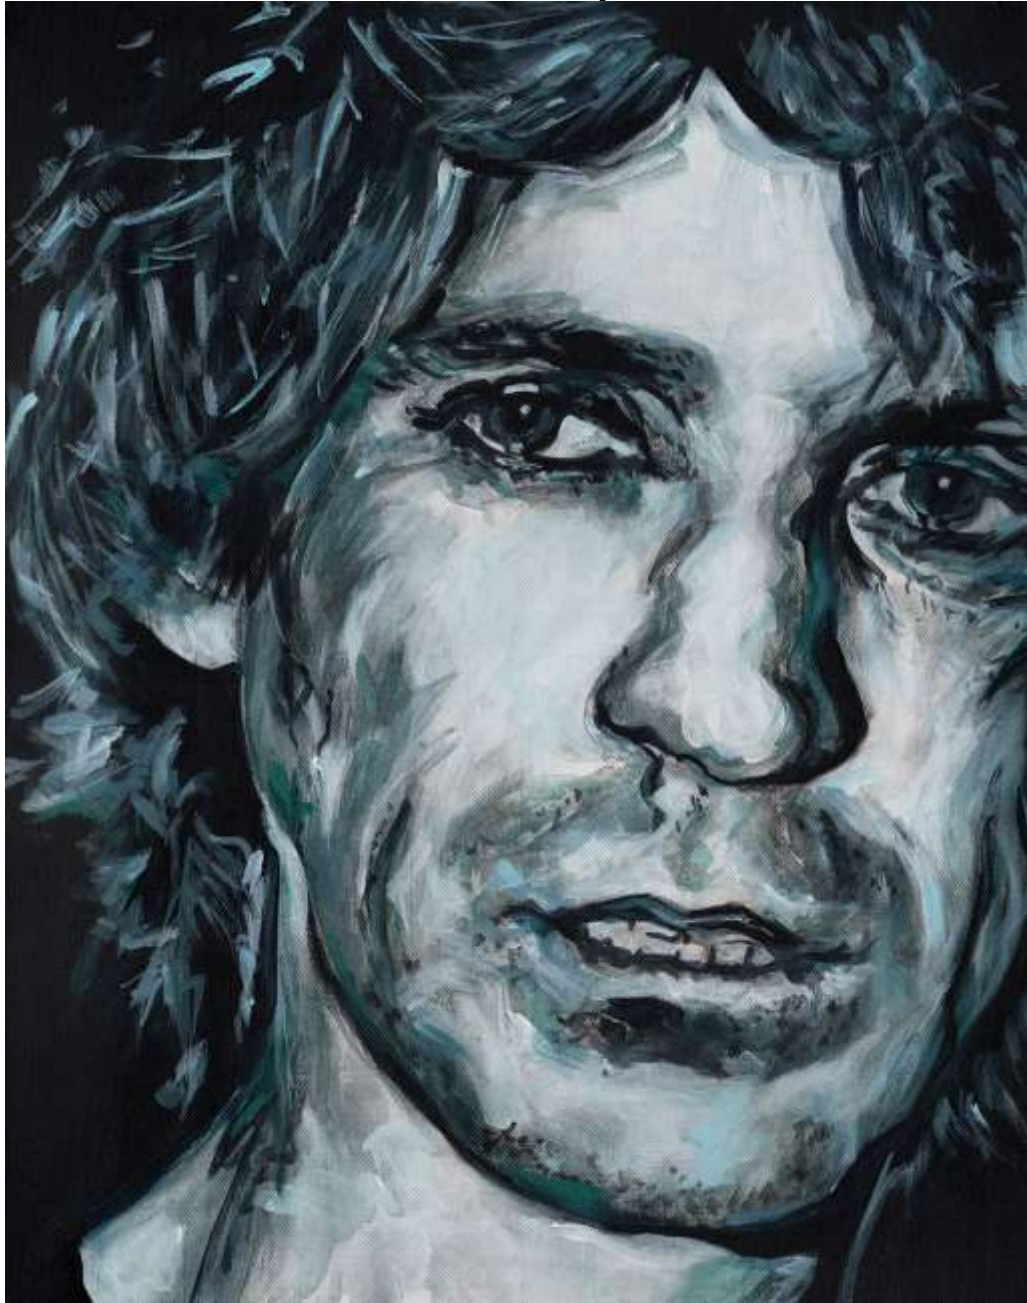

"Elvis, The Early Years - Photo Reference Michael Ochs Archives/Getty Images" 11x14" Acrylic on board.

1162

VIKTORIIA MALANIUK UKRAINE [vik.malayuk@gmail.com](mailto:vik.malayuk@gmail.com)

"Portrait Of A Filmmaker David Lynch" 42x29.7cm Ballpoint pen on paper.

1163

TANYA FILICHKIN USA <https://tanyafilichkin.artspan.com/>  
[tanya.filichkin@gmail.com](mailto:tanya.filichkin@gmail.com) "Keith Richards. One Of The Best Musicians Of All  
Time" 16x20" Acrylic on canvas.