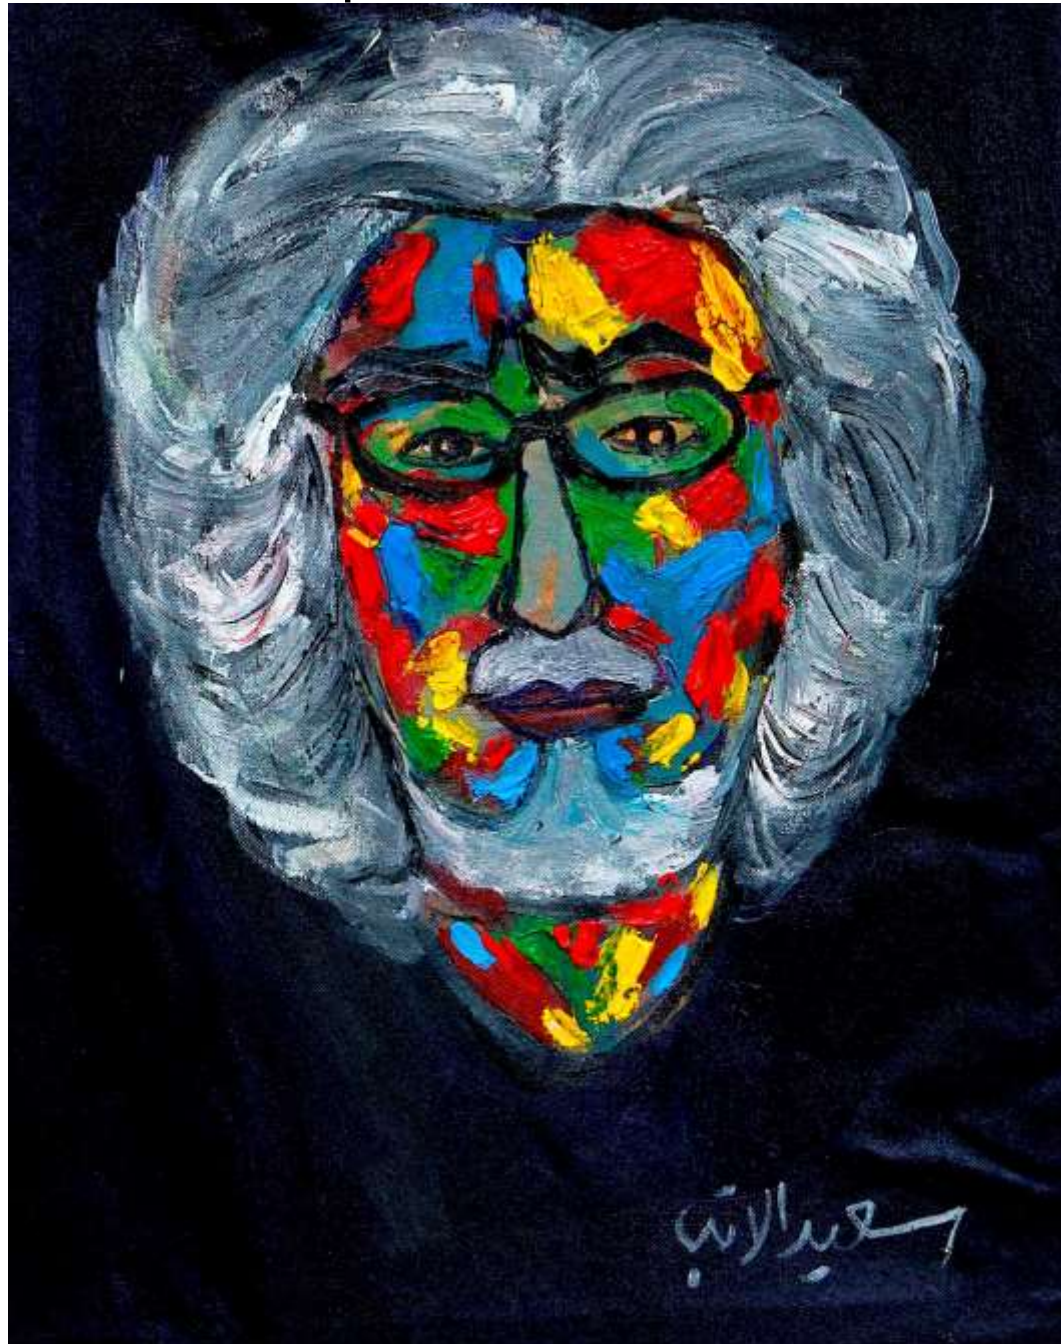

SAID ELATAB USA said.elatab@gmail.com

"Self-Portrait In Depression" 16x20" Oil on canvas.

1460