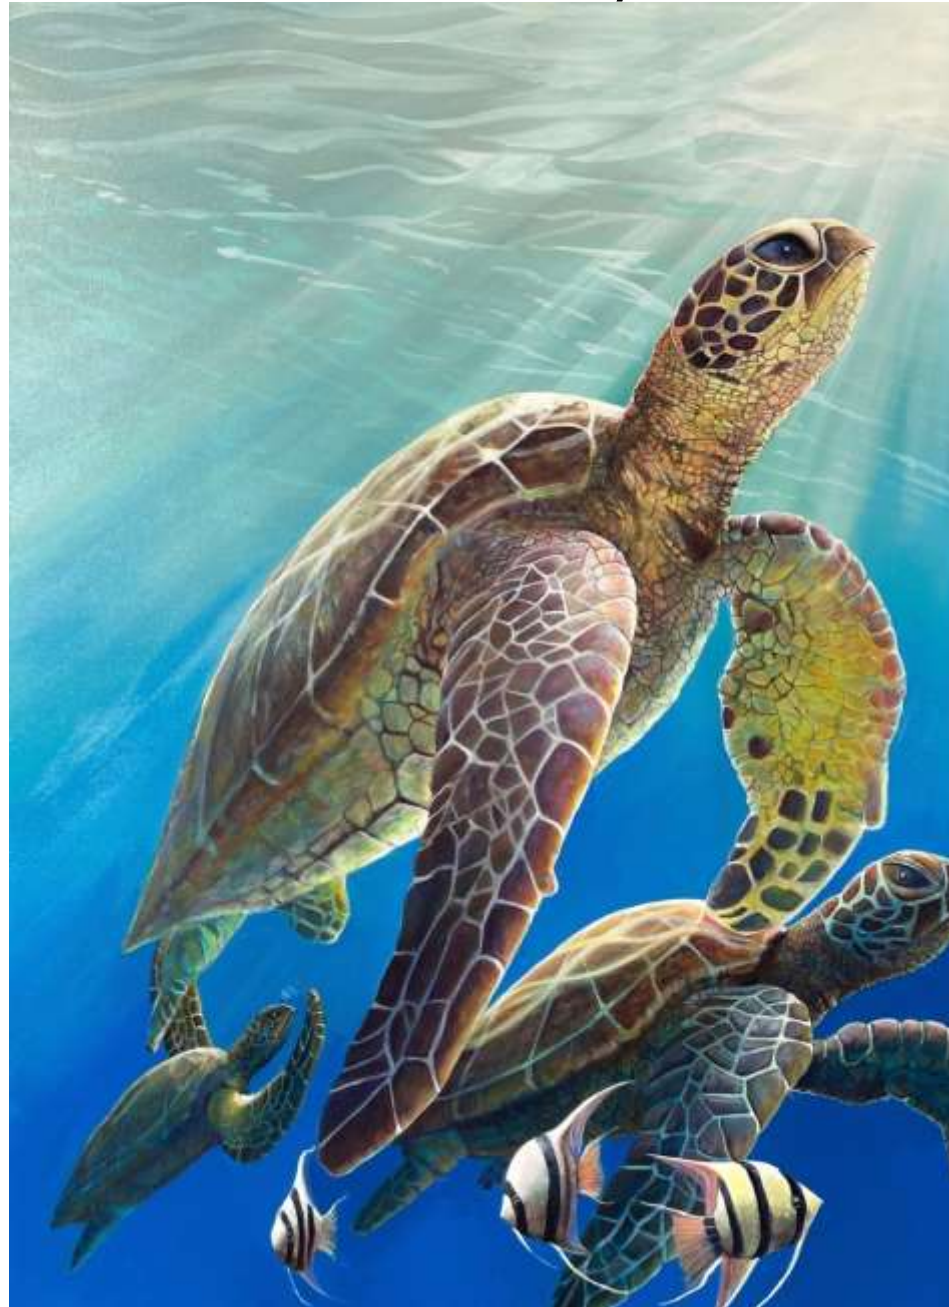

DEAN LOUCKS USA www.deanloucks.com dean@taod1.com

"Reunion" 36x48" Acrylic on canvas.

1240