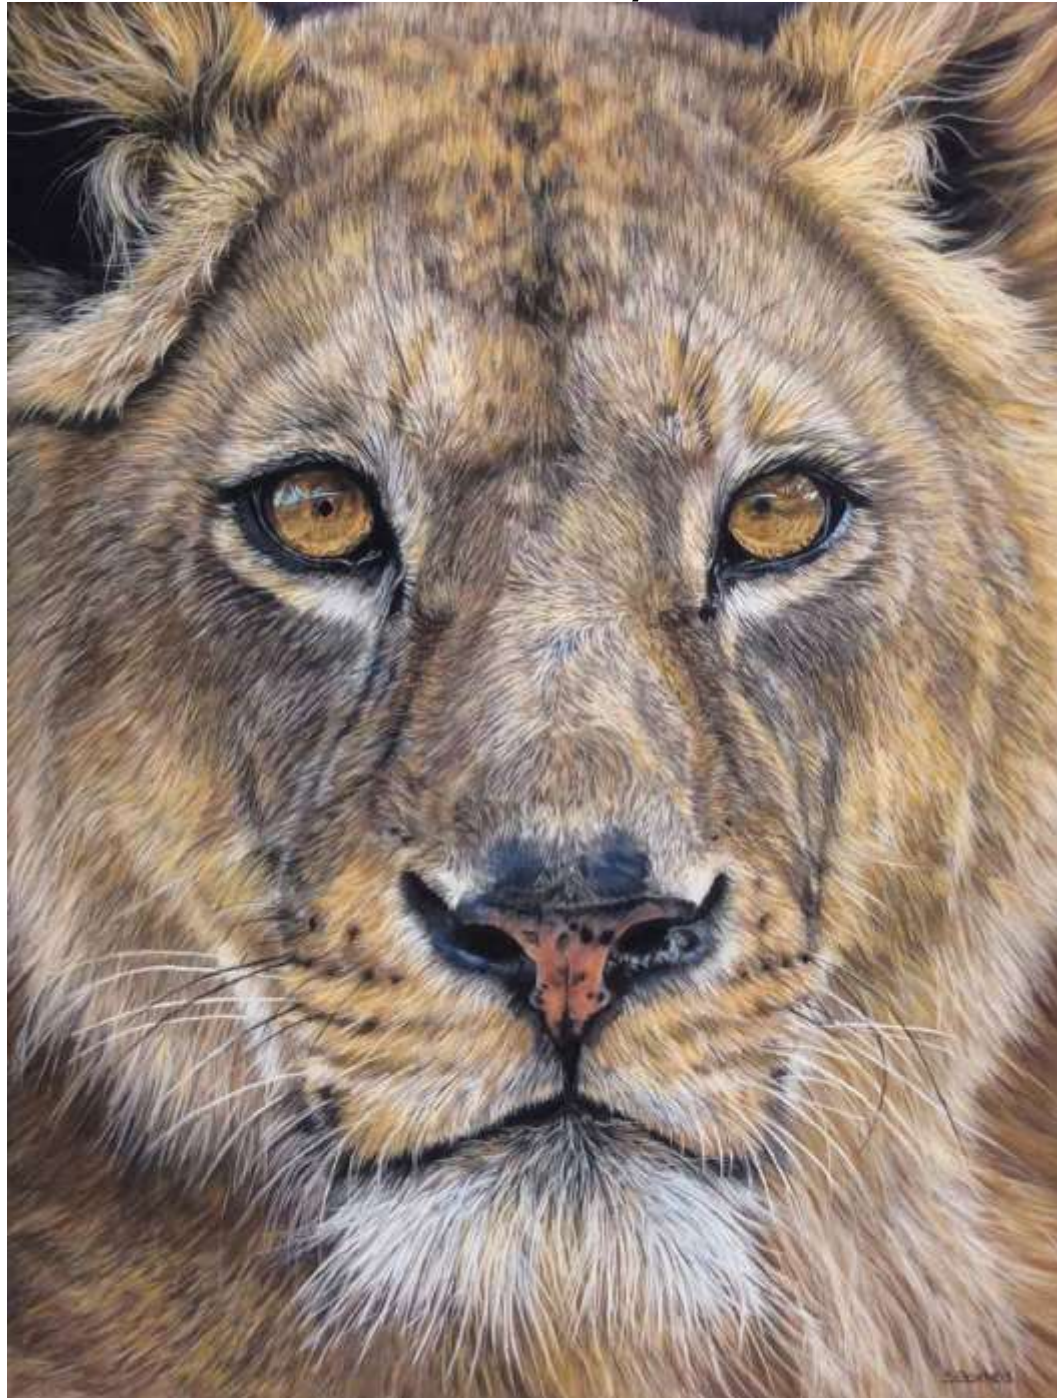

SANDRA BARTELS THE NETHERLANDS www.sandrabartelsartist.nl
info@sandrabartelsartist.nl "A Womens Eye" 30x40cm Pastel, pastelmat.

1208