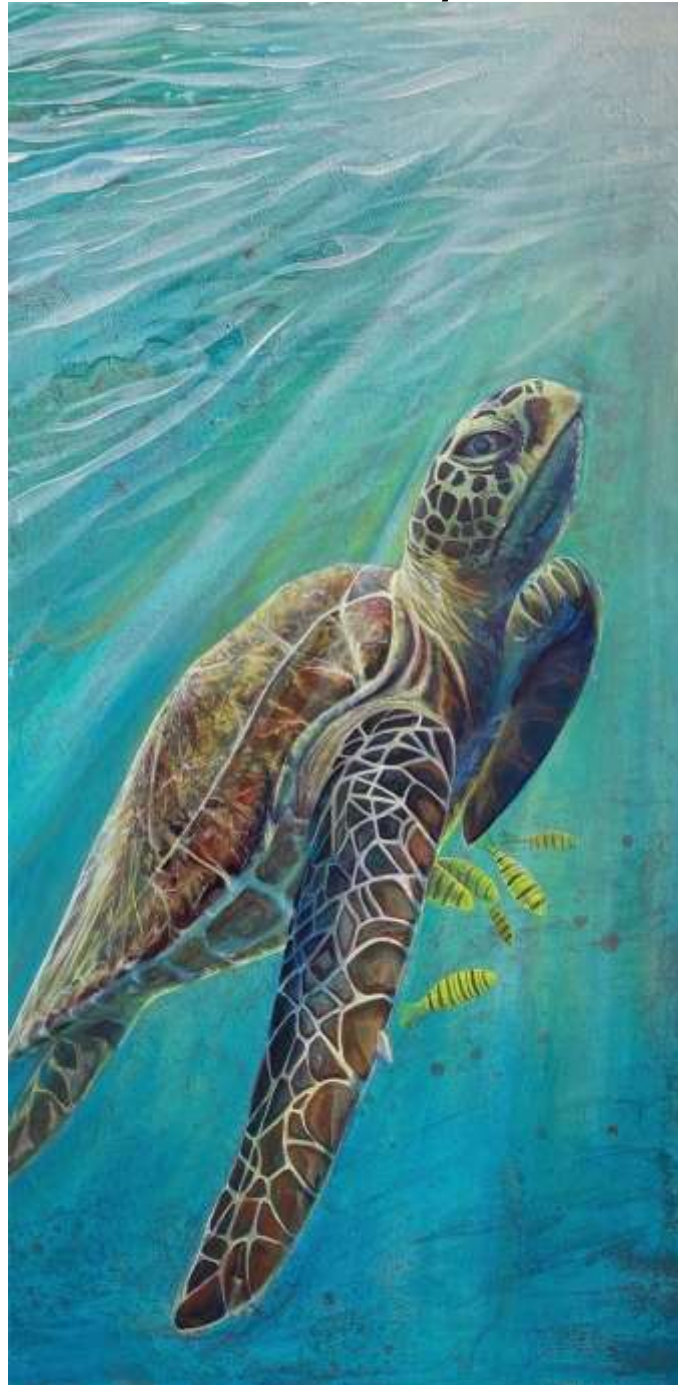

1229

LYNDEN COWAN CANADA [www.lyndencowan.com](http://www.lyndencowan.com)

[lyndencowan@gmail.com](mailto:lyndencowan@gmail.com) "A Walk In The Woods" 20x24" Oil on canvas.

1230

MATT PATTERSON USA [mpatter3@gmail.com](mailto:mpatter3@gmail.com)  
"Bog Turtle 10.25x13.75" Acrylic.

1231

DEAN LOUCKS USA [www.deanloucks.com](http://www.deanloucks.com) [dean@taod1.com](mailto:dean@taod1.com)

"Aqua" 24x48" Acrylic on canvas.

1232

DEAN LOUCKS USA [www.deanloucks.com](http://www.deanloucks.com) [dean@taod1.com](mailto:dean@taod1.com)  
"Father and Son" 36"x48" Acrylic on canvas.