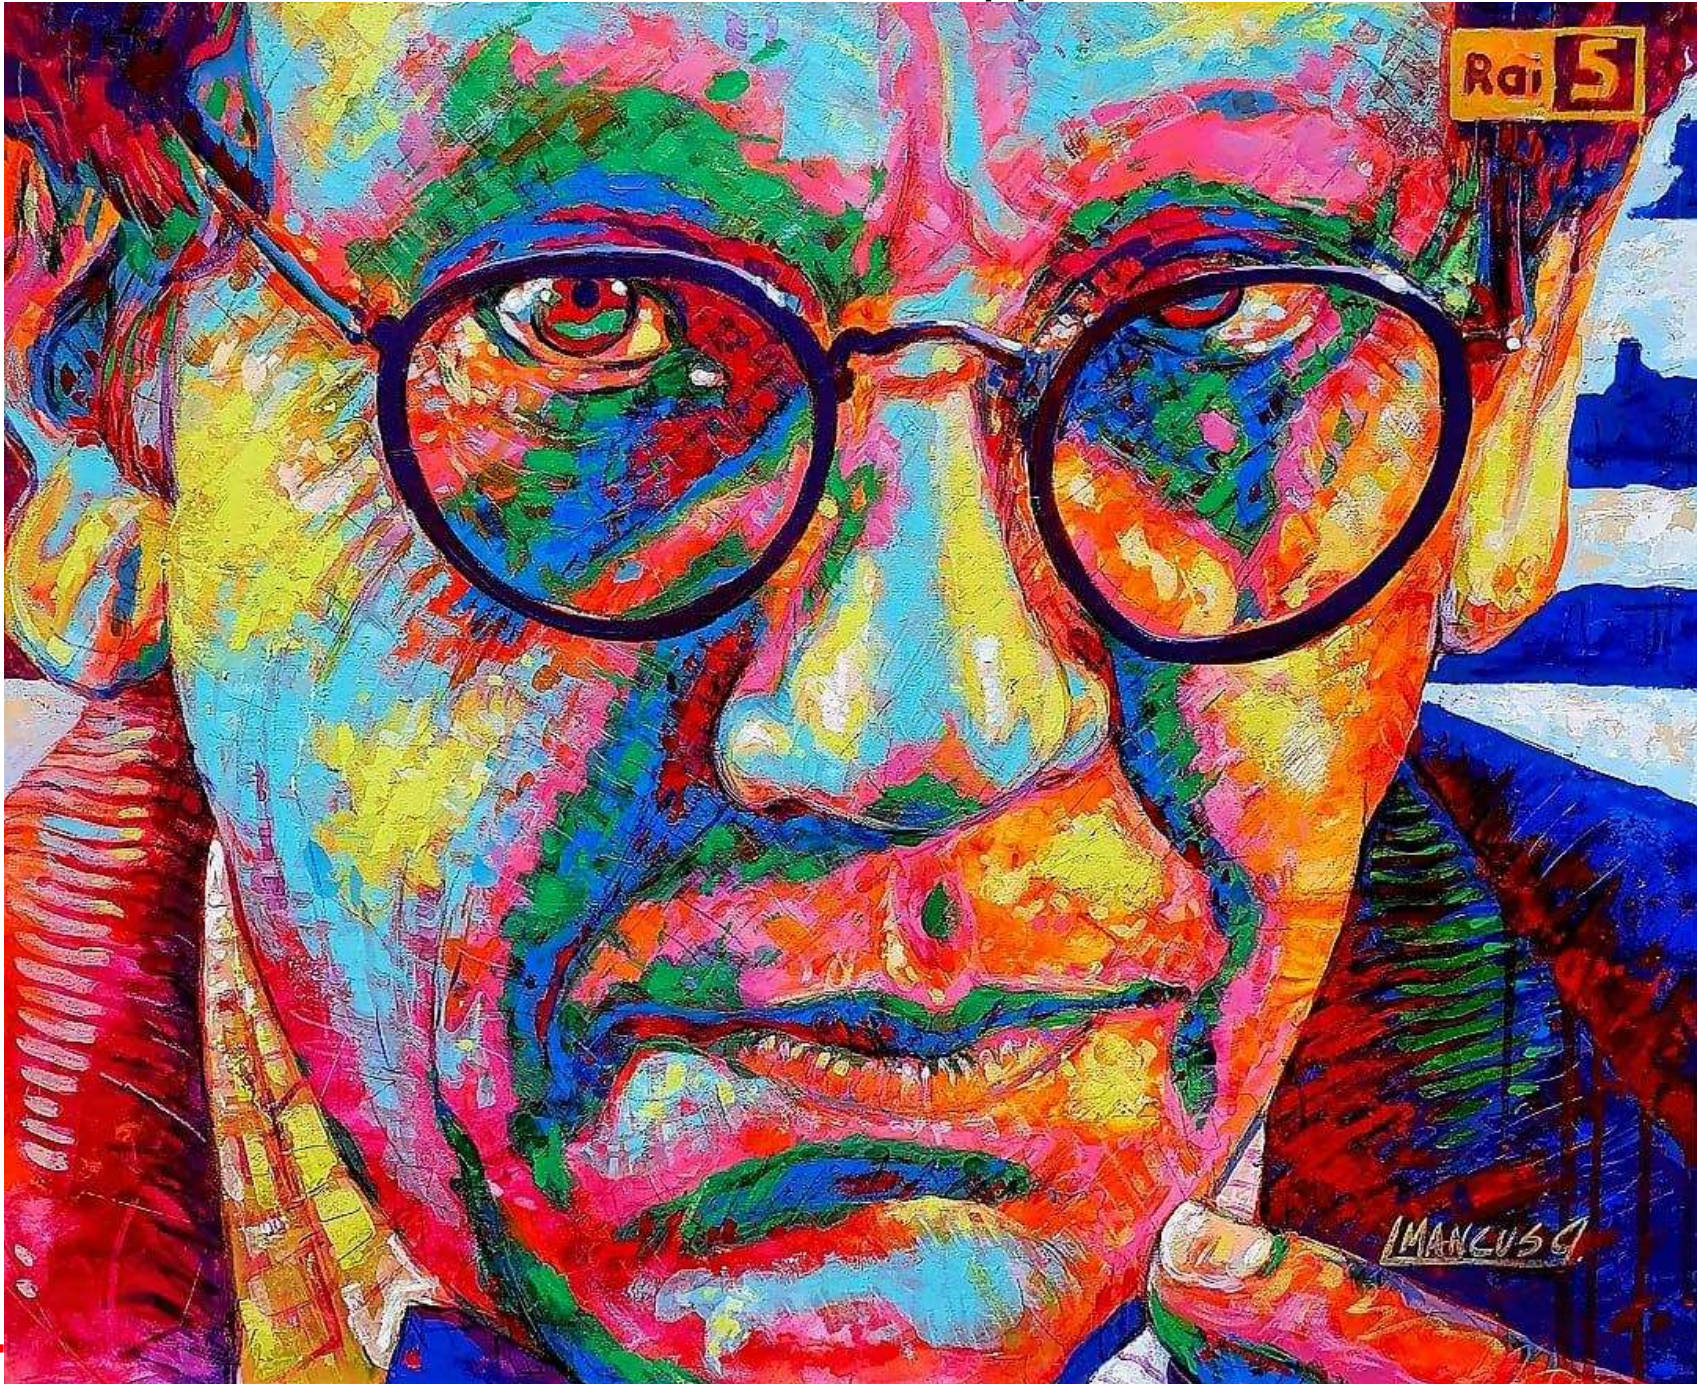

LUCIANO MANCUSO ITALY www.facebook.com/luciano.mancuso.376
g1oby@hotmail.it "I Have A Dream .. Philippe Daverio" 50x60cm Acrylic.