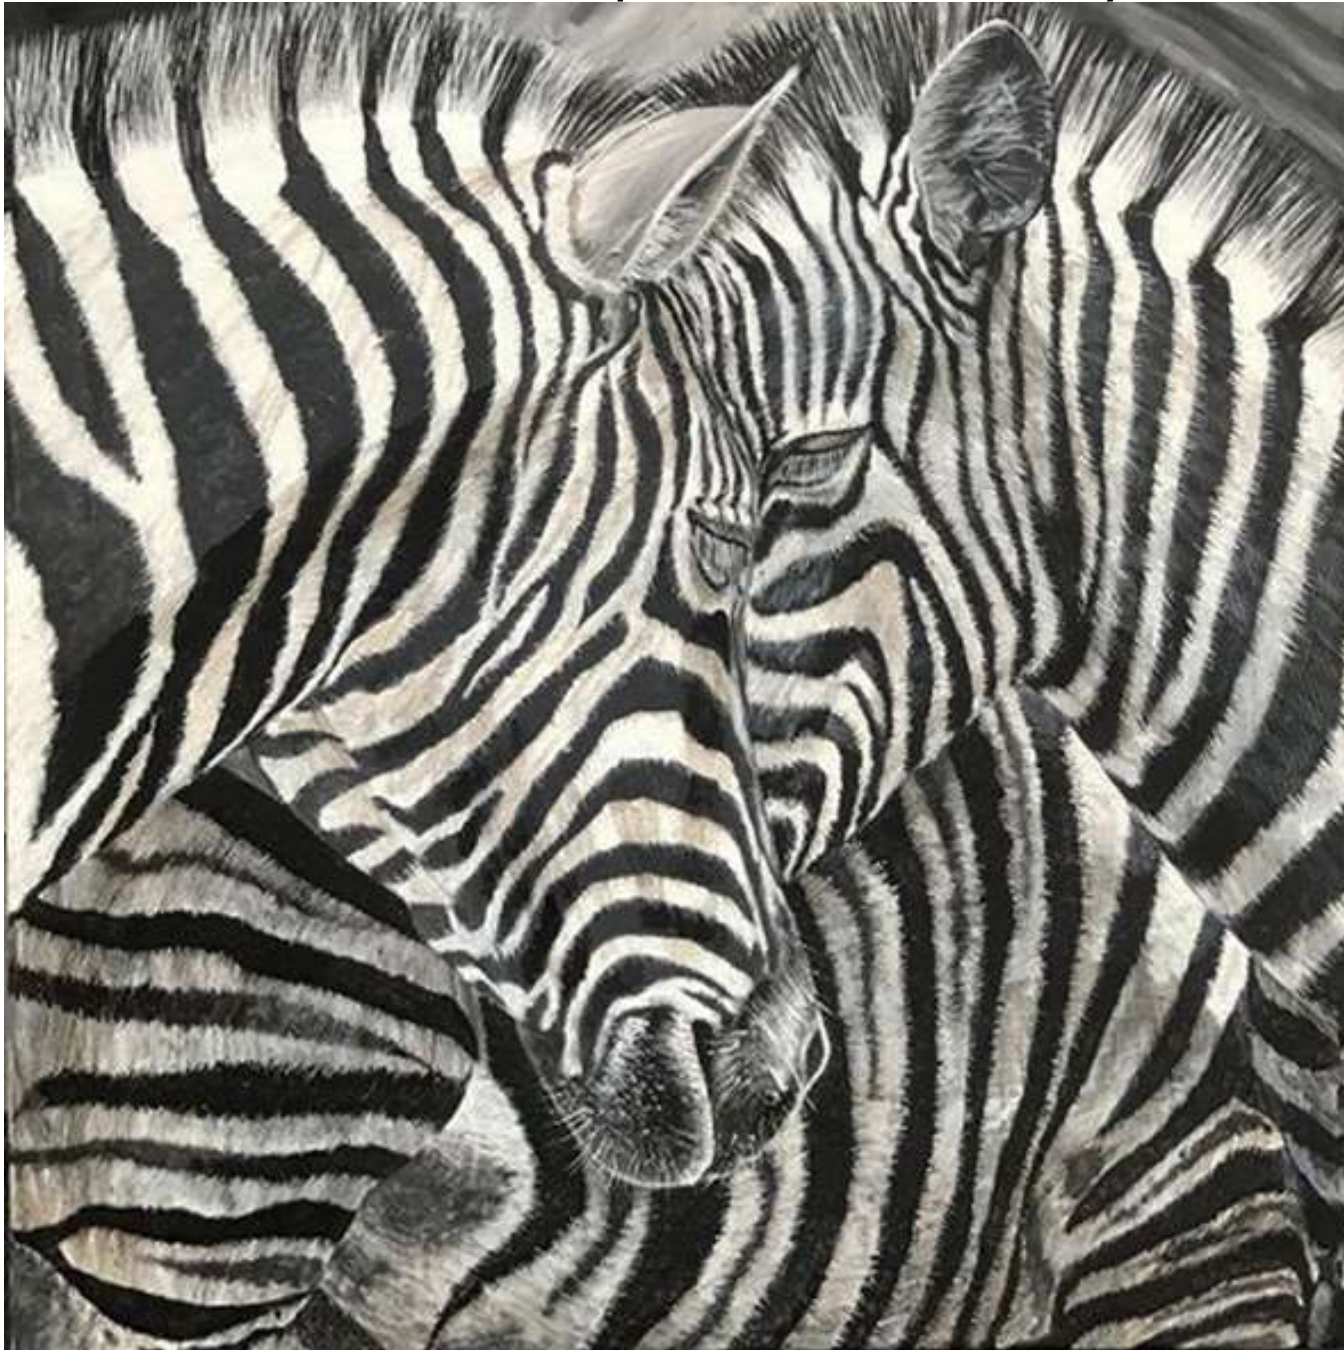

DANGUOLE SERSTINSKAJA LITHUANIA <https://petdrawings.net>  
[danguole.art@gmail.com](mailto:danguole.art@gmail.com) "Adorable Hyena" 50x40cm Oil on paper.

1253

LINDA STEELE USA [www.facebook.com/LindaSteeleOriginals/photos](http://www.facebook.com/LindaSteeleOriginals/photos)  
[steeleoriginals@comcast.net](mailto:steeleoriginals@comcast.net) "Stripes" 20x20" Acrylic over fluid acrylic.