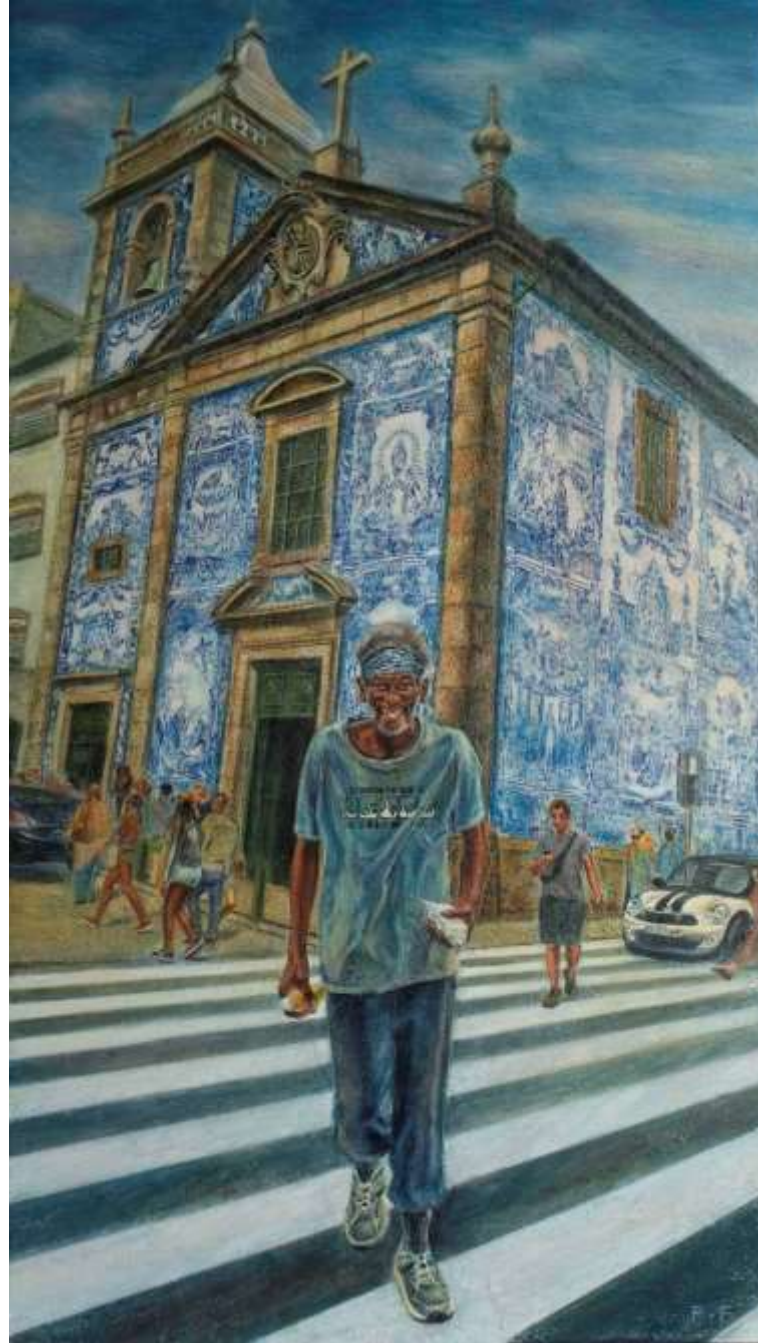

1326

FEI FENG CHINA [fayefeng136@163.com](mailto:fayefeng136@163.com)

"Wonderland Of Angkor Wat" 30x40cm Tempera.

1327

JOHN MERLINO USA <https://merlinocreations.wixsite.com/website>  
[merlinocreations@gmail.com](mailto:merlinocreations@gmail.com) "Light Of A New Day" 19x26.75"  
Egg tempera.