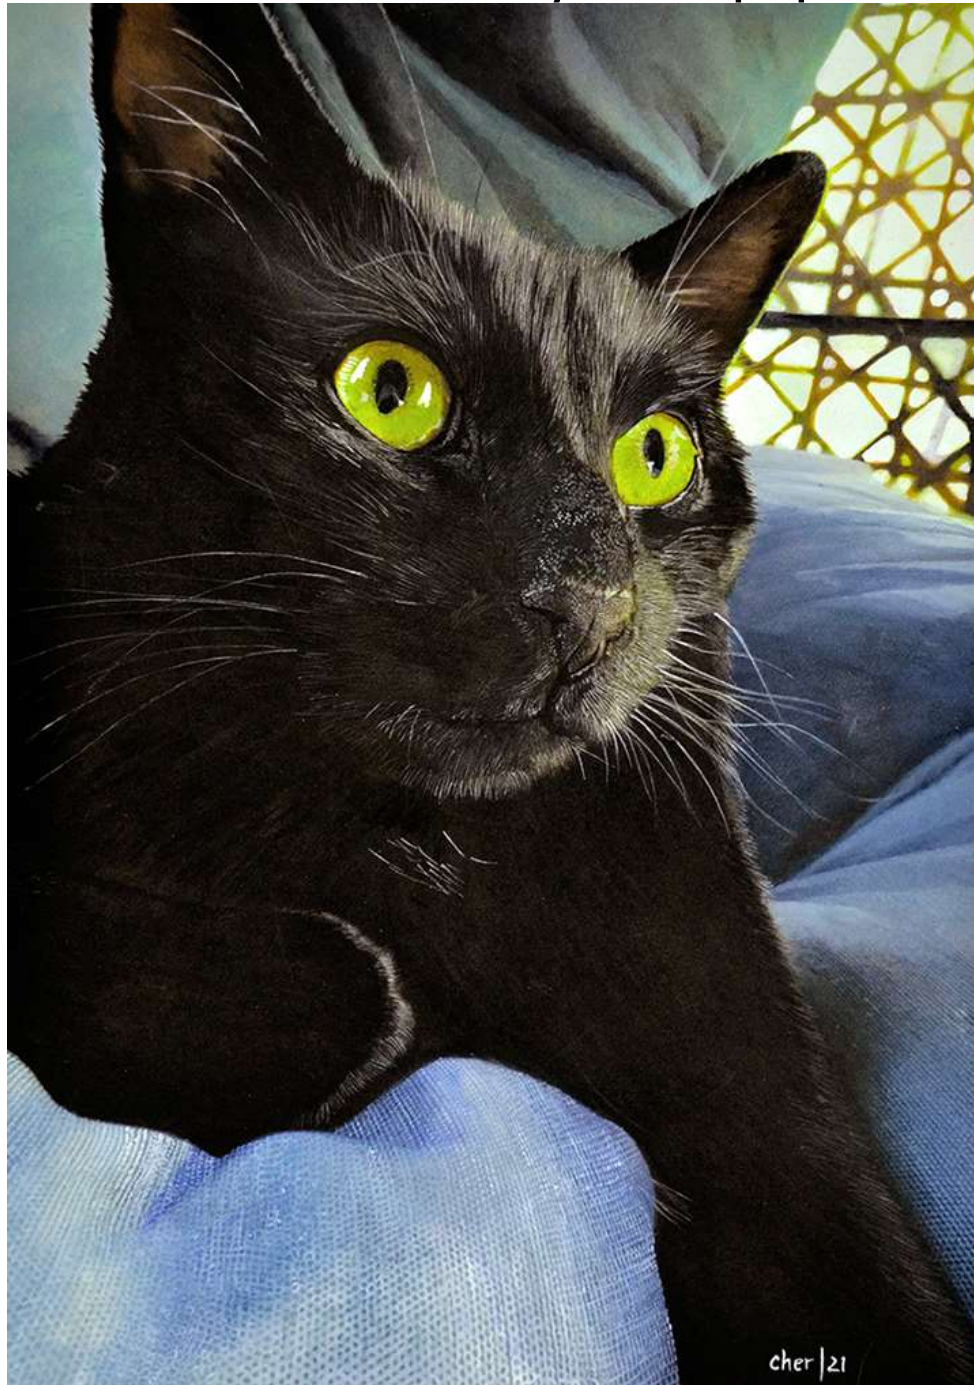

CHER PRUYS CANADA www.artbycher.ca cher@artbycher.ca
"Boo" 8x12" Acrylic on paper.

1217

cher | 21