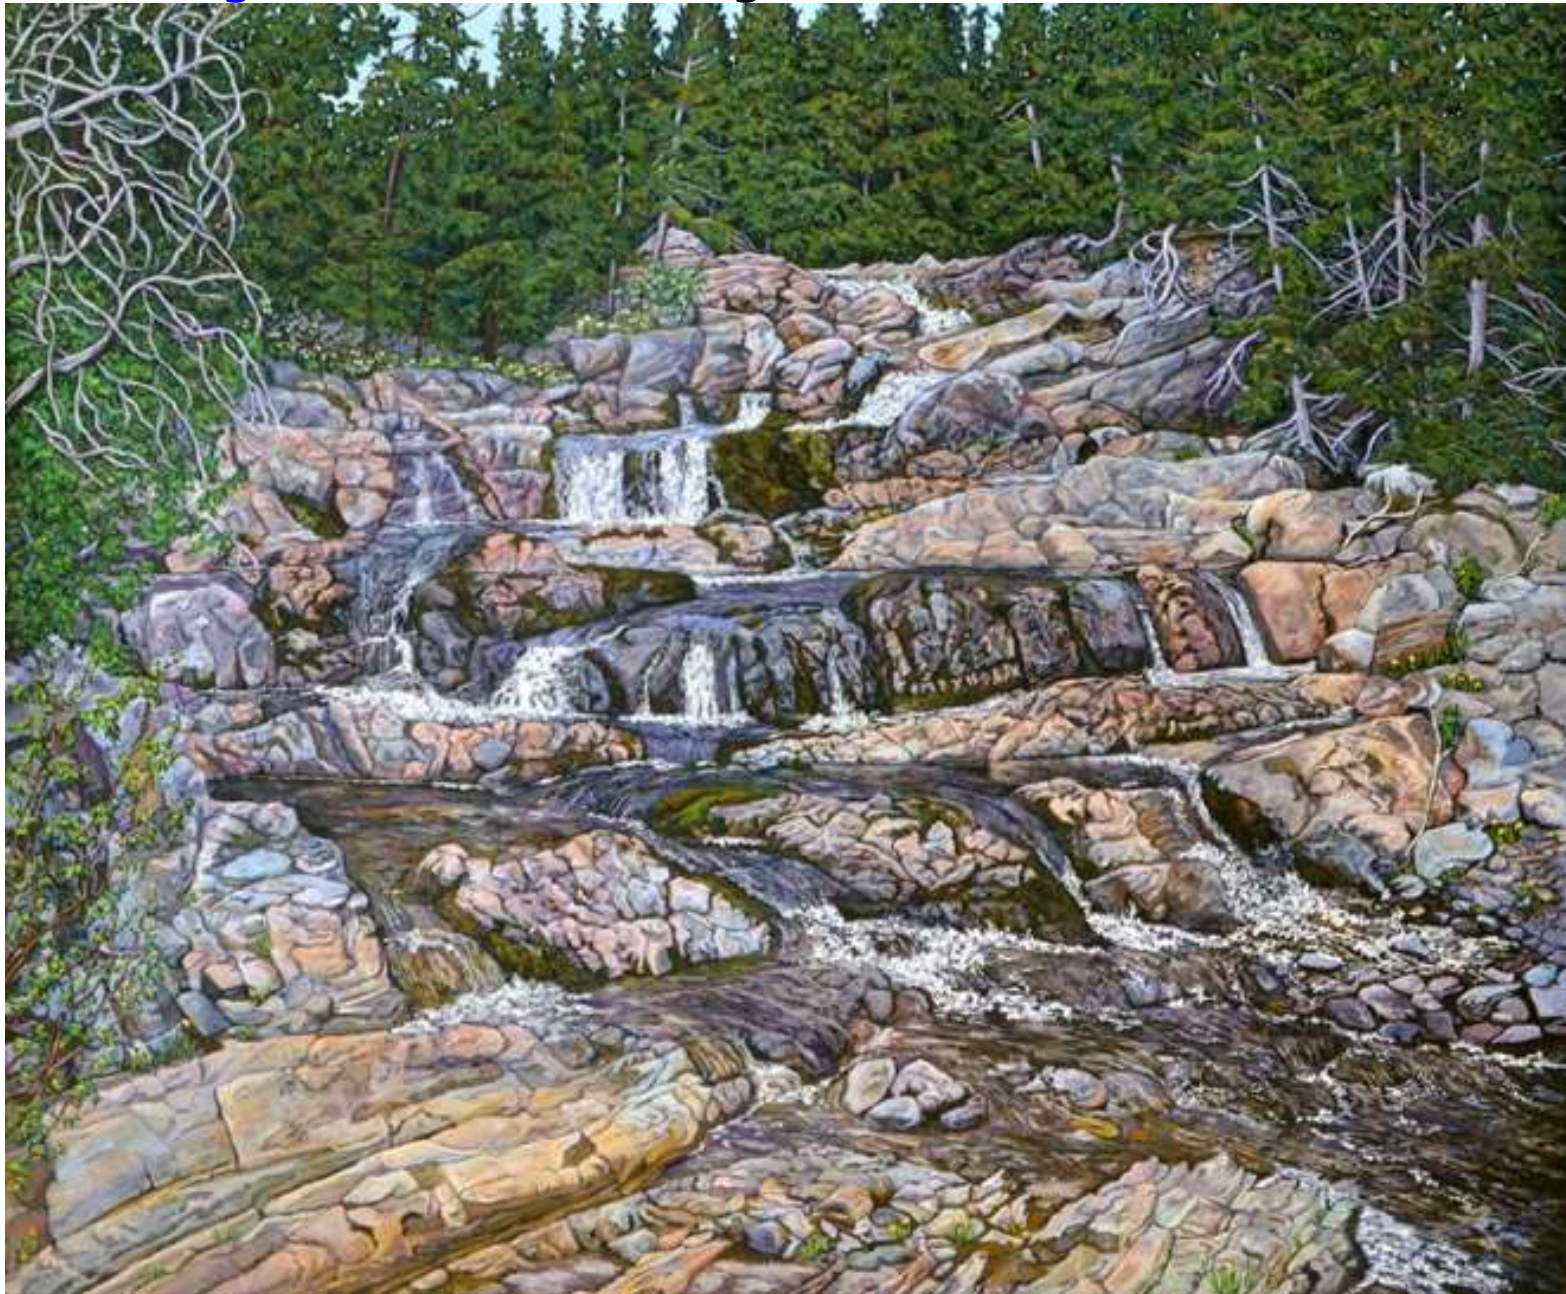

LYNDEN COWAN CANADA www.lyndencowan.com

lyndencowan@gmail.com "Rattling Brook Falls" 30x36" Oil on canvas.

1304