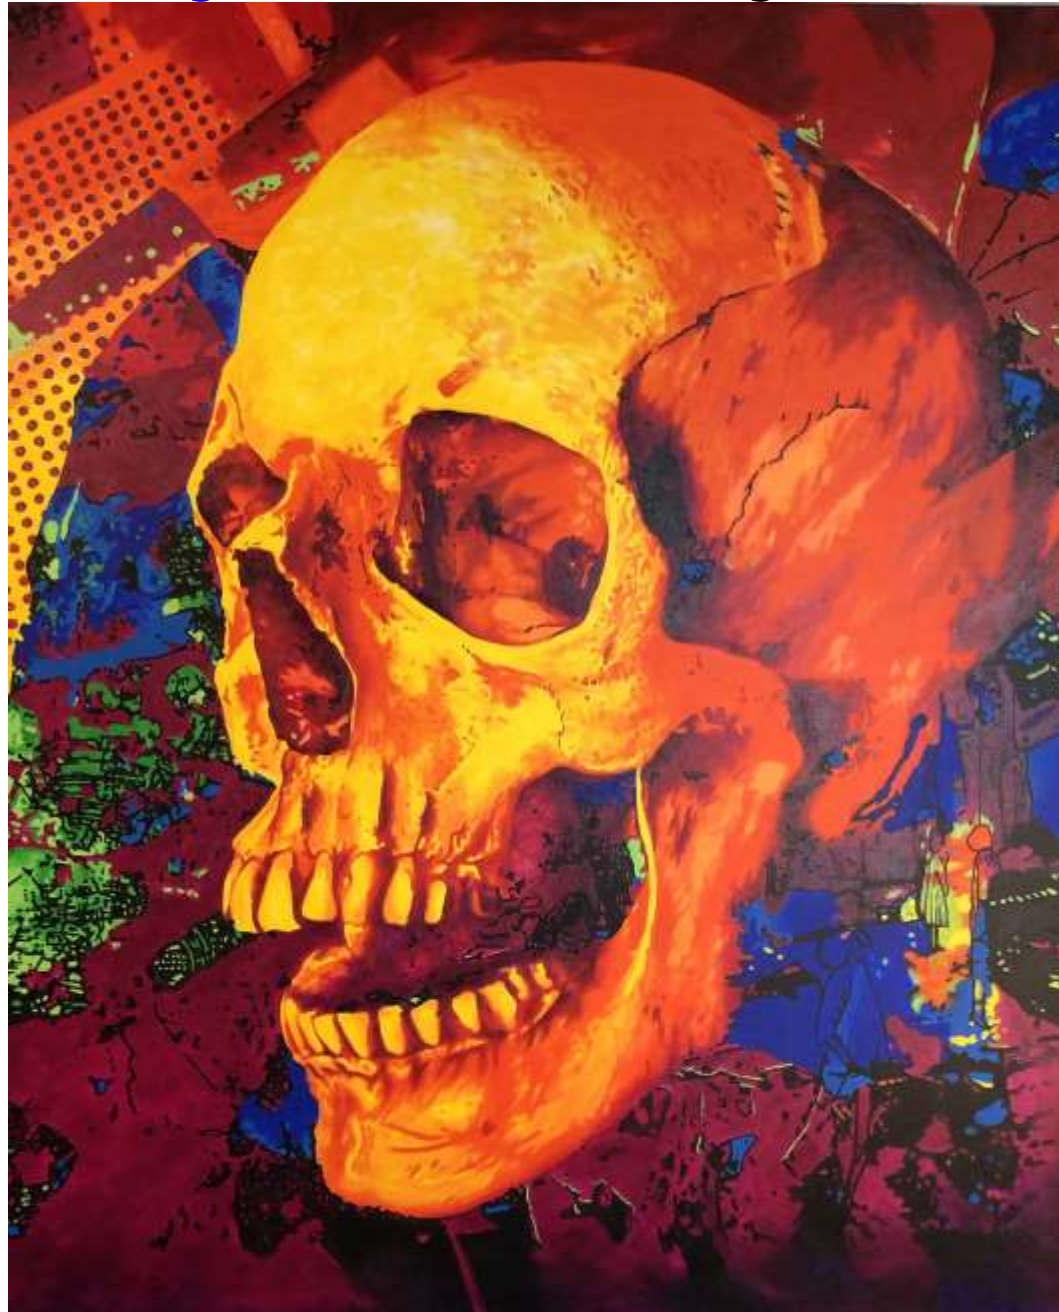

1129

BATHSCHEBA DEROGENE USA btderogene@gmail.com
"Queen Of Sheba" 16x20" Digital illustration.

1130

RICHARD A POWELL USA www.raartpublishing.com 4x5'

Rapowell@raartpublishing.com "Death Staring At Us" Acrylic on canvas.