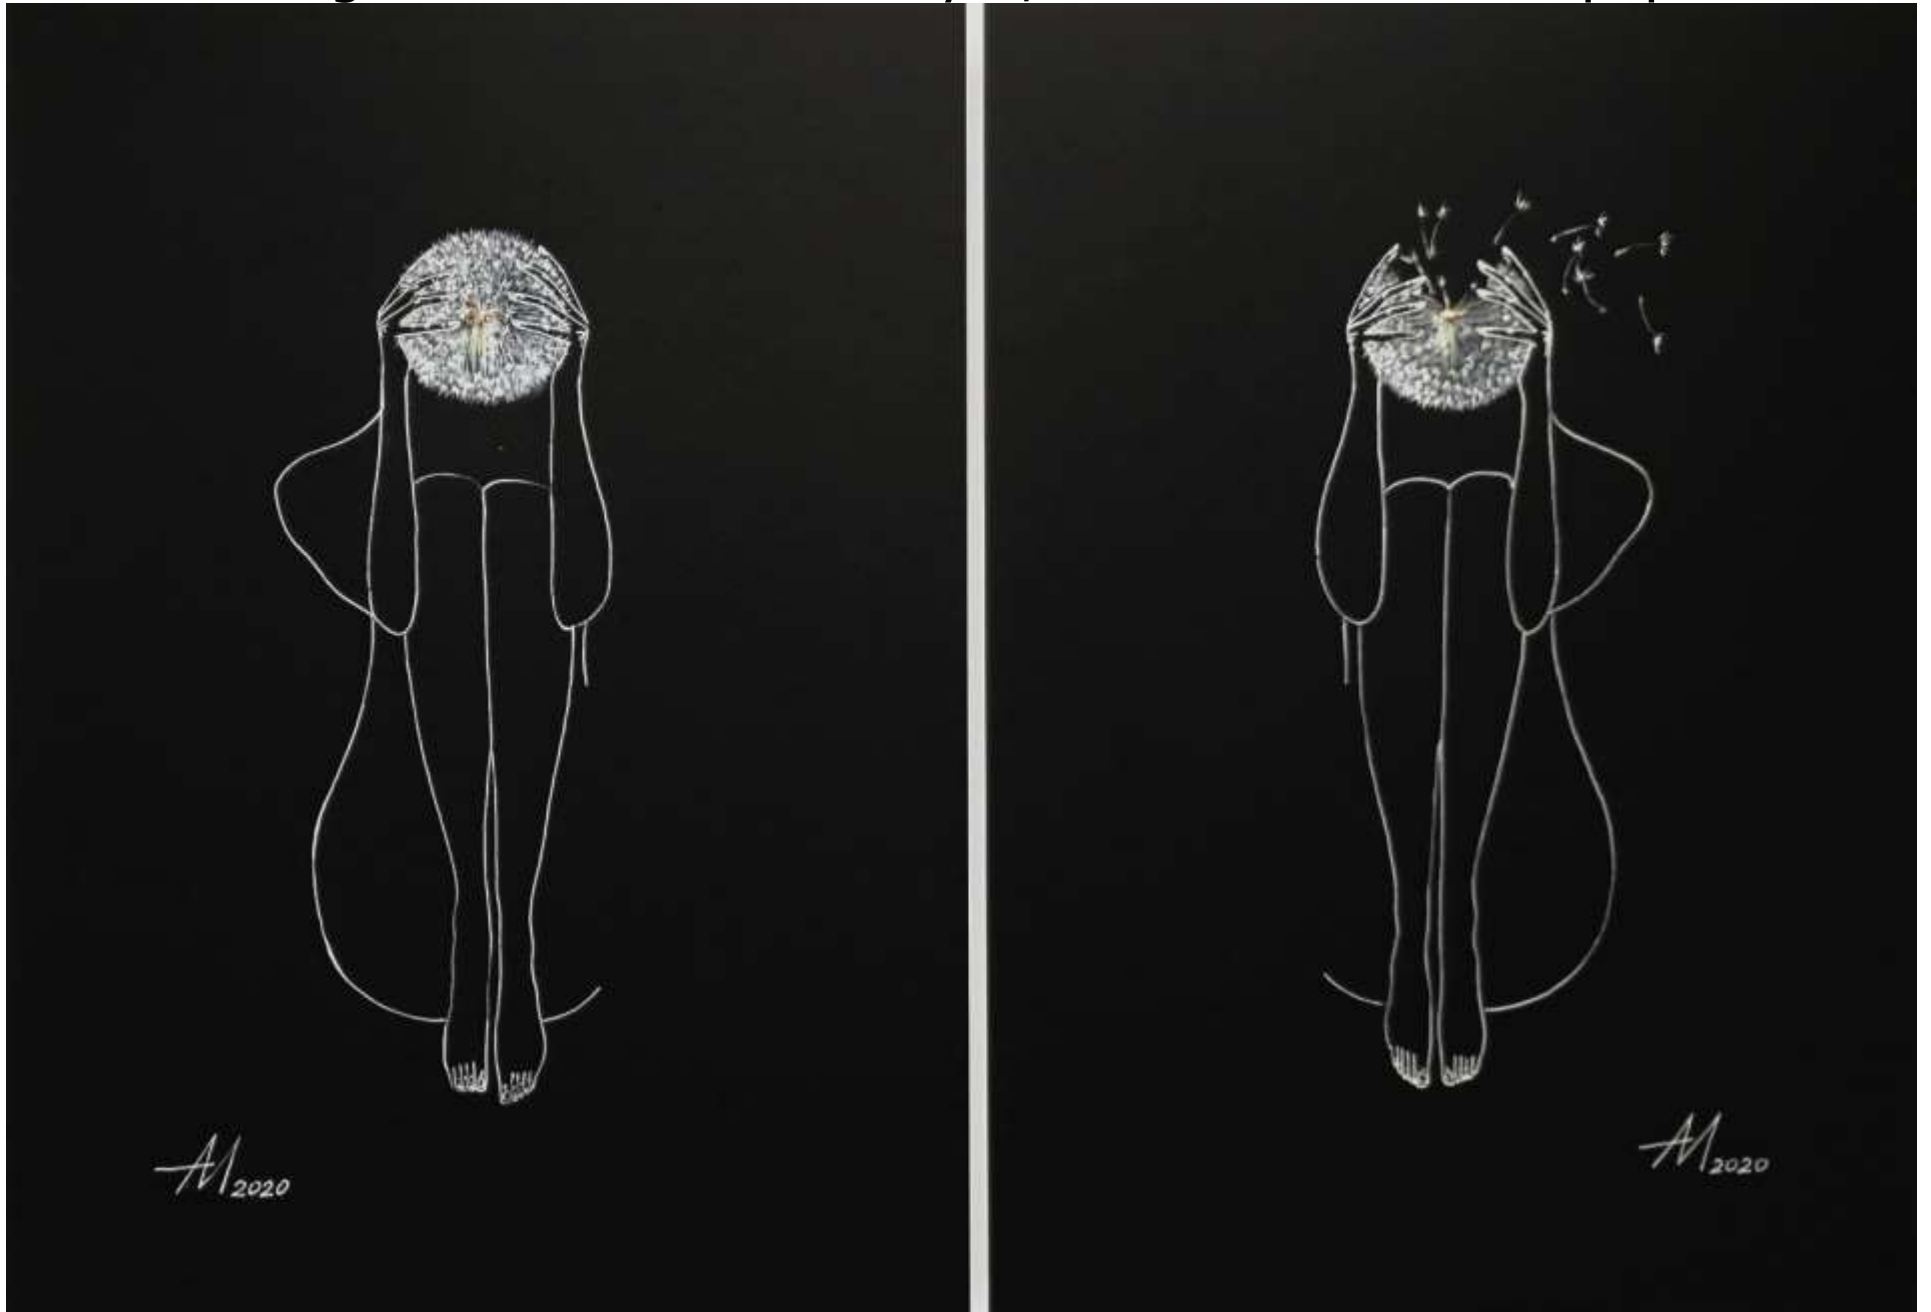

MILA AKOPOVA USA milaakopova@gmail.com
"Thoughts" 16.5x23.4" Acrylic, watercolor on black paper.