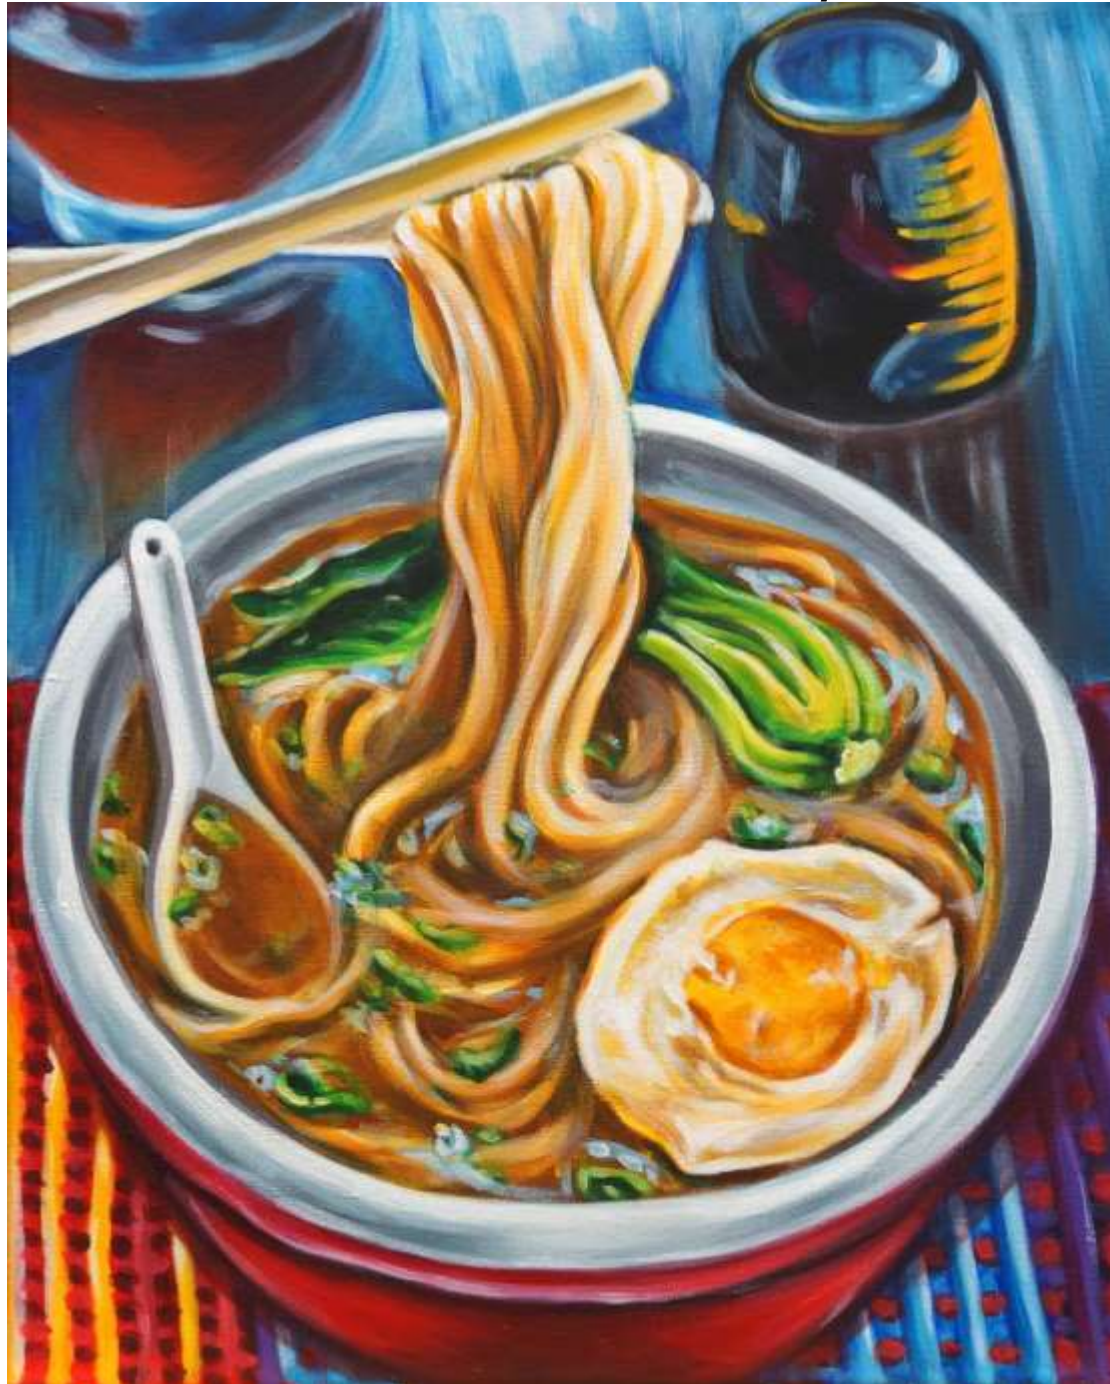

CATHERINE CHEN USA catchen2709@gmail.com
"A Warm Welcome" 16x20" Acrylic on canvas.