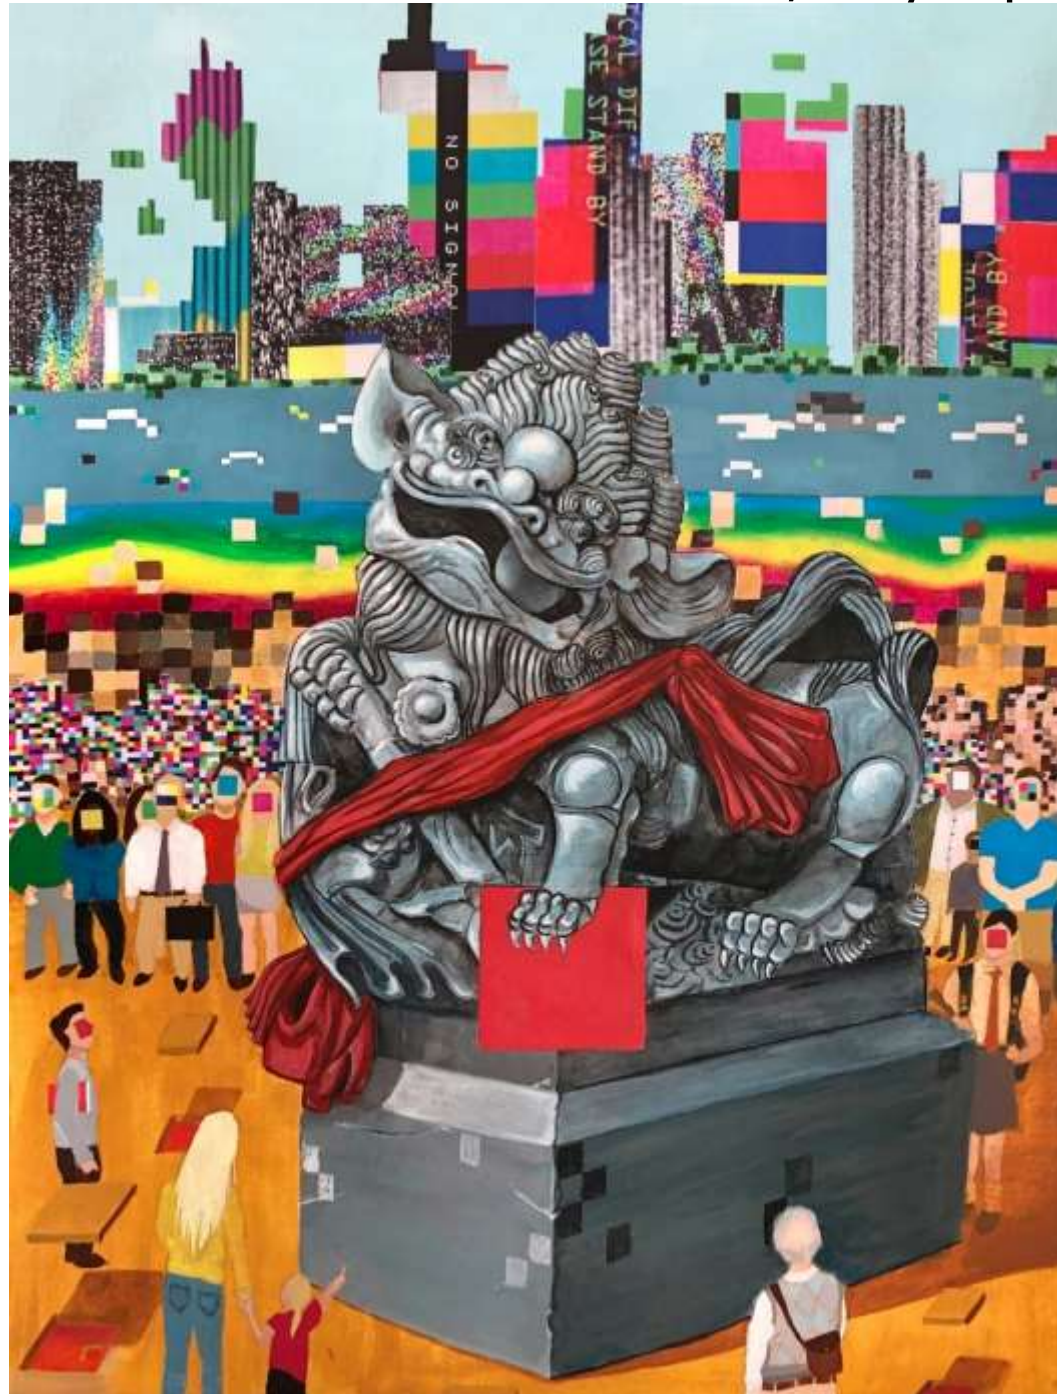

MAGGIE QI USA mqi05@yahoo.com

"Conflict And Concord" 24x18" Watercolor, acrylic paint, and paper.

1125