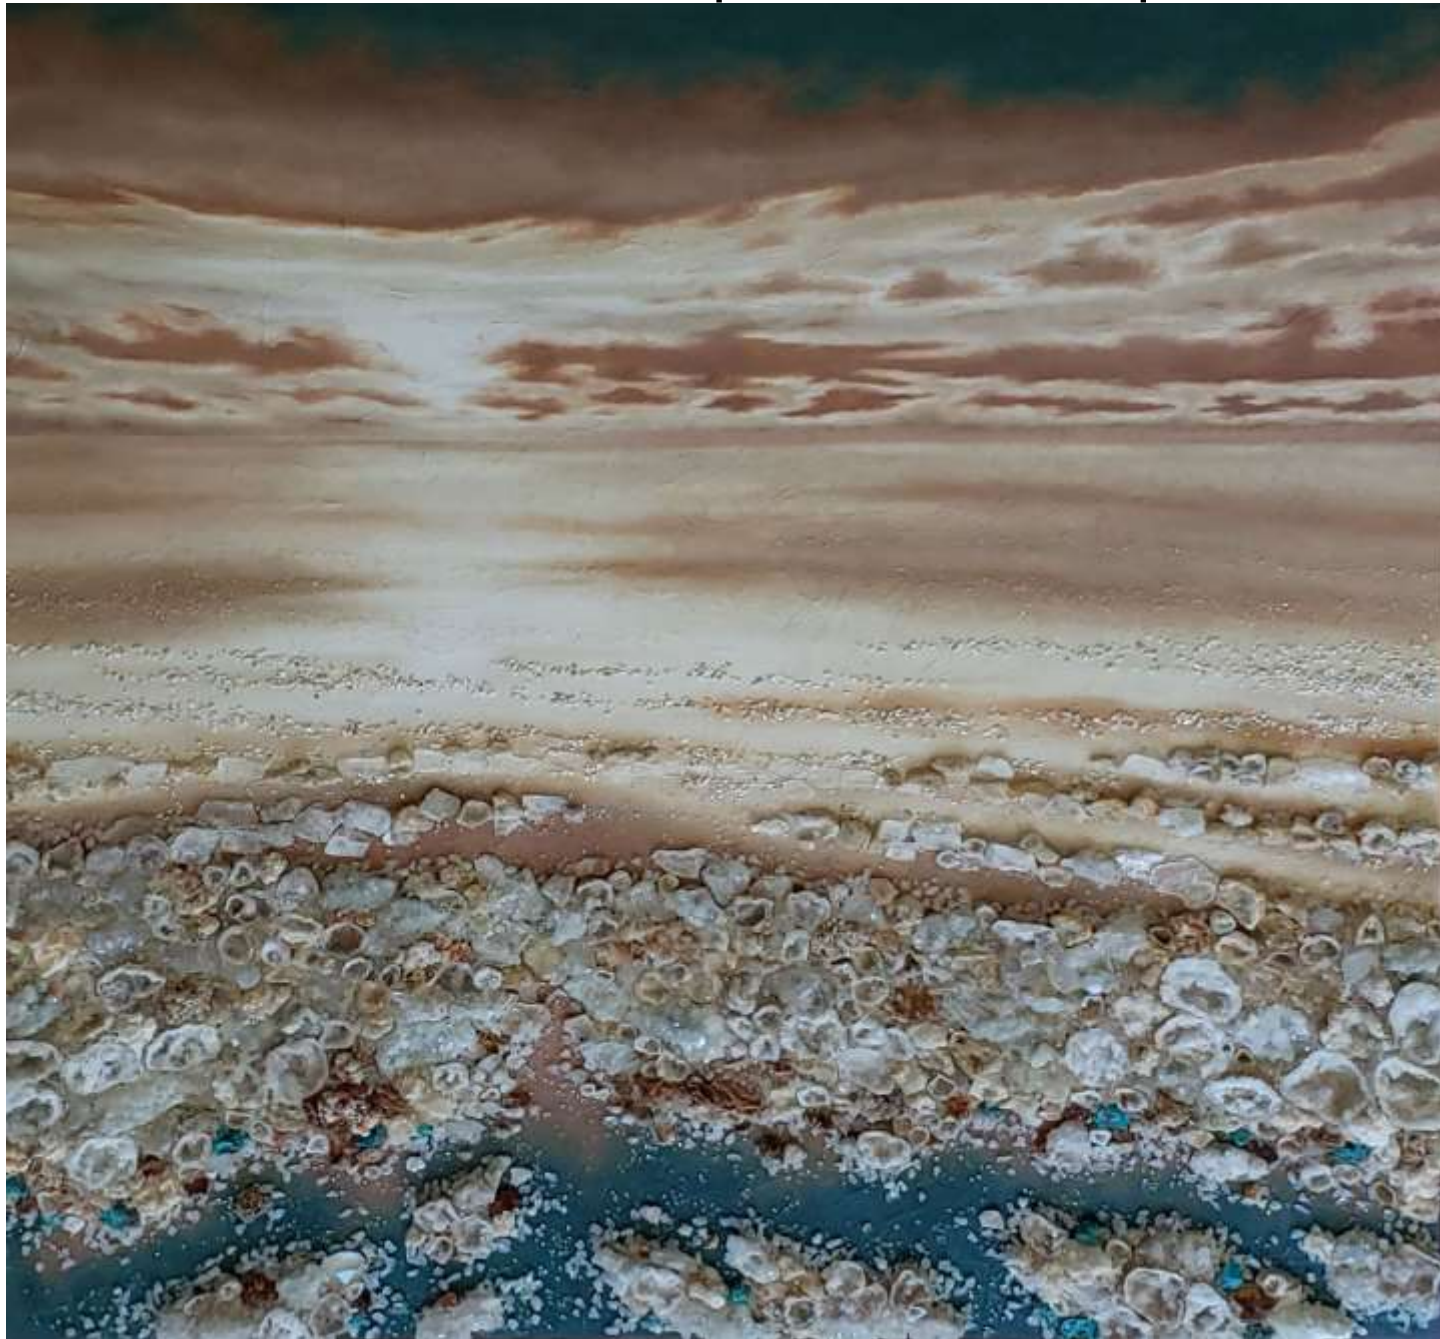

TESA MICHAELS USA <https://www.tesamichaels.com/> tesa@artoftesa.com

"Light Within" 84x84" Oil on panel with semi precious stones.

936