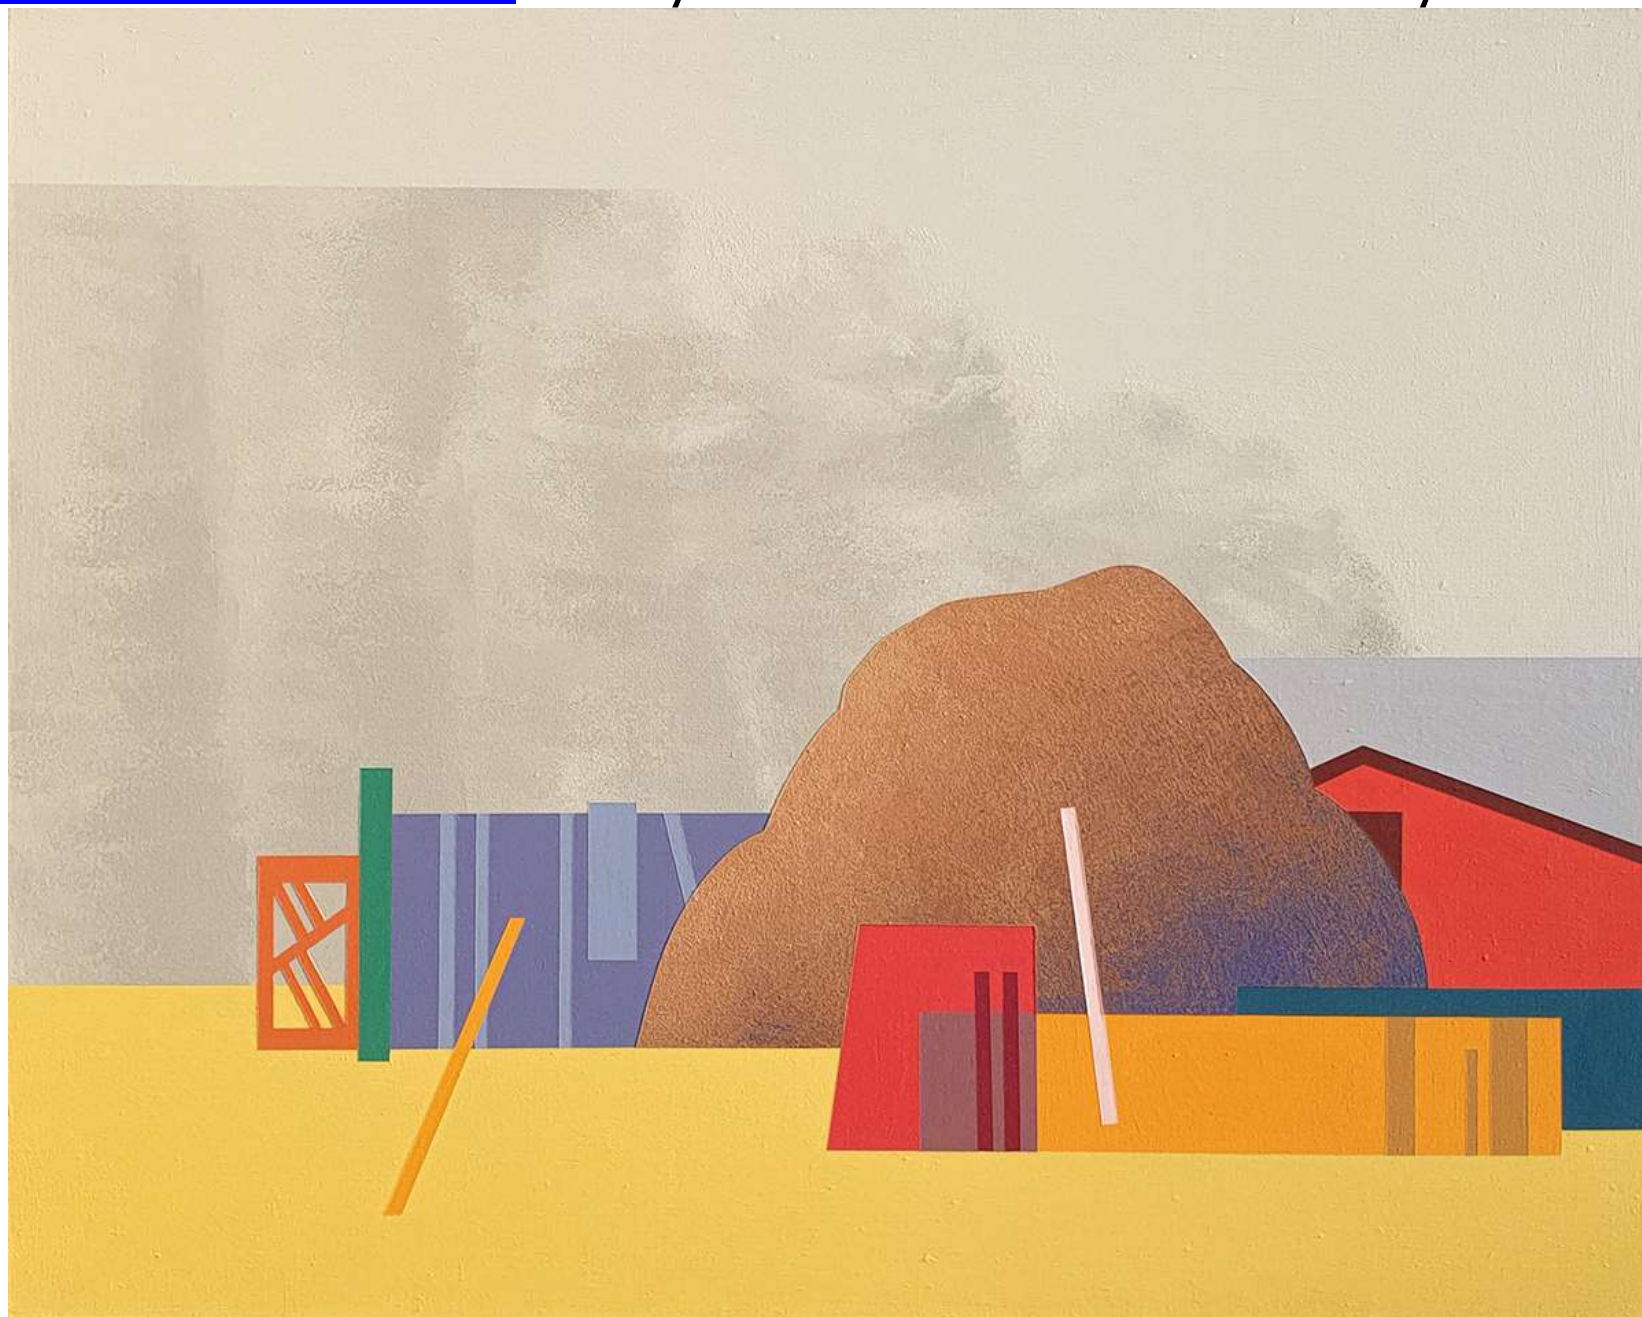

CHUKIN MAXIM   RUSSIA   www.instagram.com/chukin.maxim
chukin_maksim@mail.ru   "Hayloft"   60x80 cm   Acrylic on canvas