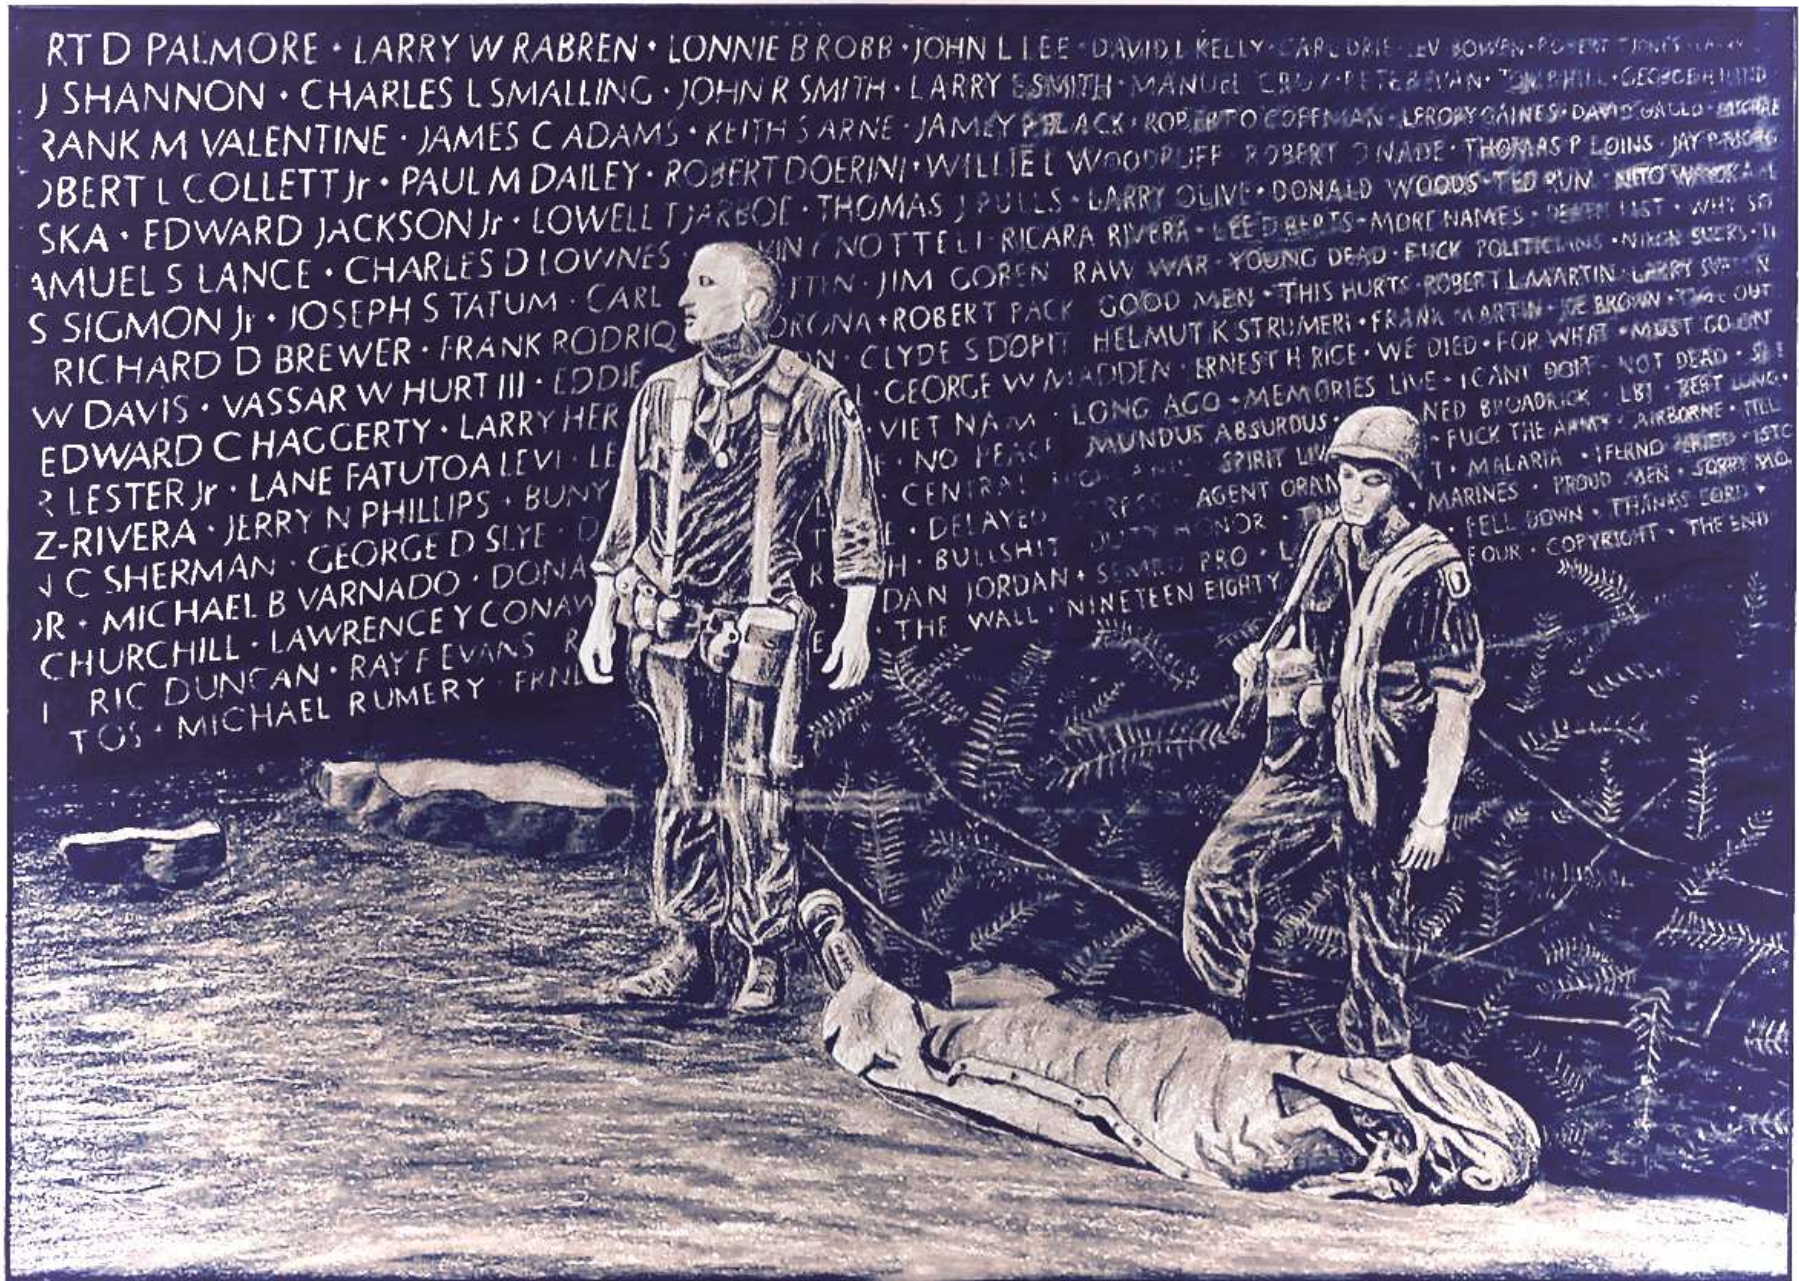

ALEXANDER KUKOVEROV RUSSIA <https://vk.com/id341349160>
mr.kukss@mail.ru "Stolen Childhood" 50x70" Oil on canvas.

1109

PRANNA RUSSIA <https://www.pranna.art> pranname@gmail.com

"Abduction Of Europe" 150x150cm Recycled plastic, resin, silicone.