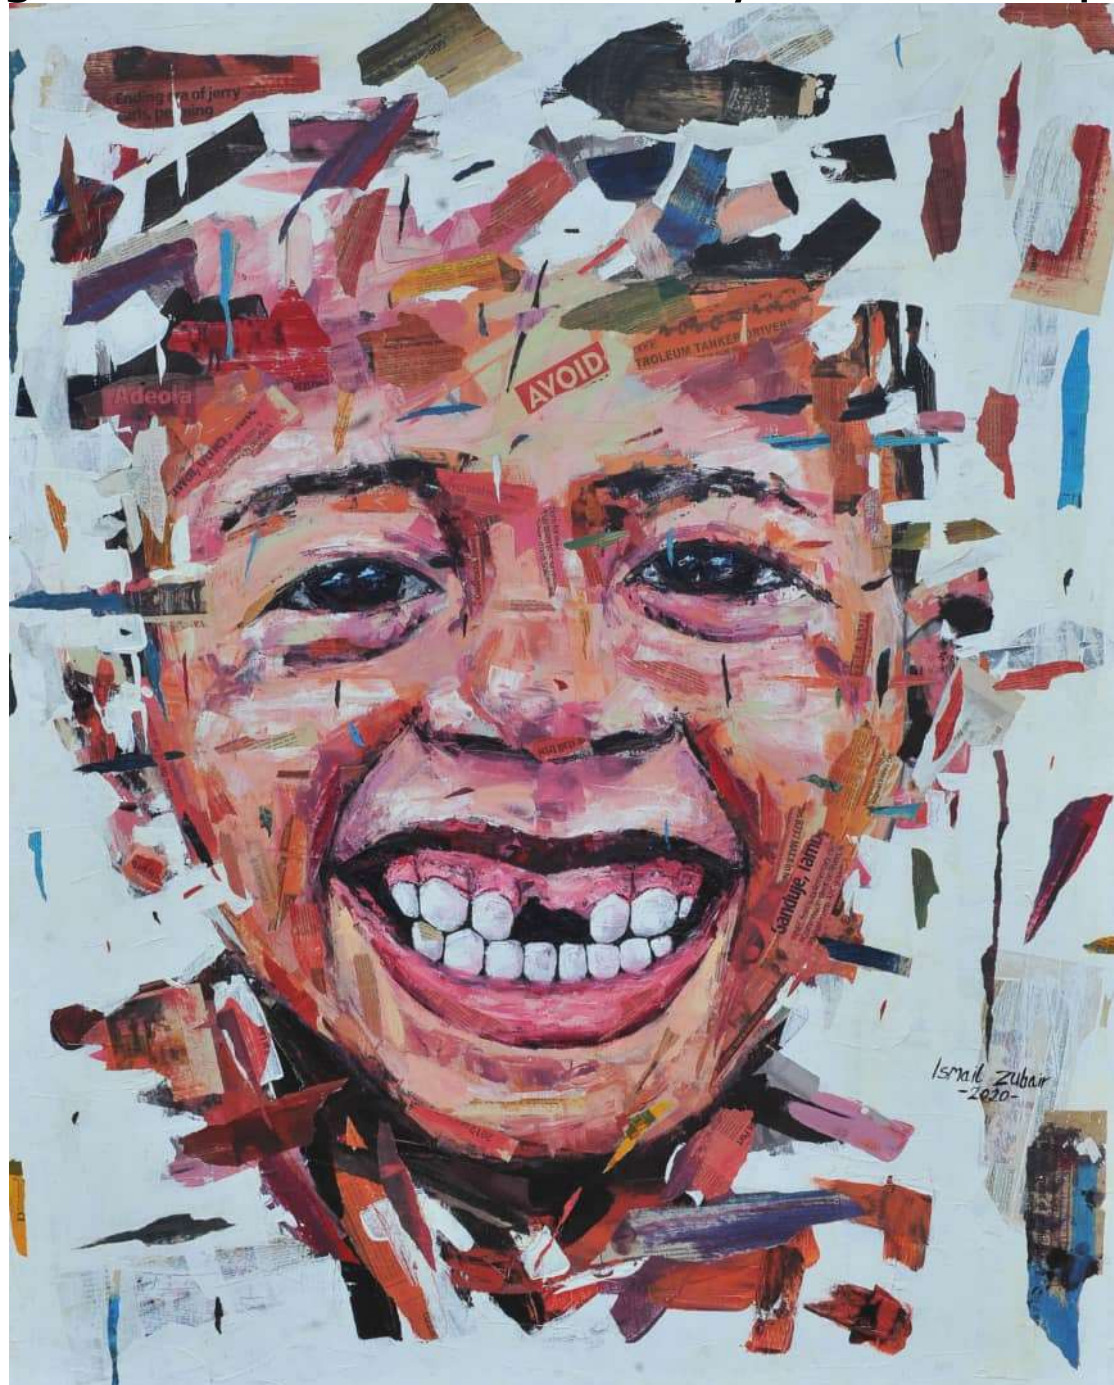

21.

IMPRESSIONISM – HUMAN

ISMAIL ZUBAIR NIGERIA

Izubair97@yahoo.com

"My Joy Belong To Me" 120x150cm Acrylic and newsprint on canvas.

LIMING TANG USA doclmt@yahoo.com
"Book Reading" 38x32" Oil on canvas.

LIMING TANG USA doclmt@yahoo.com
"New Normal" 24x30" Oil on canvas.