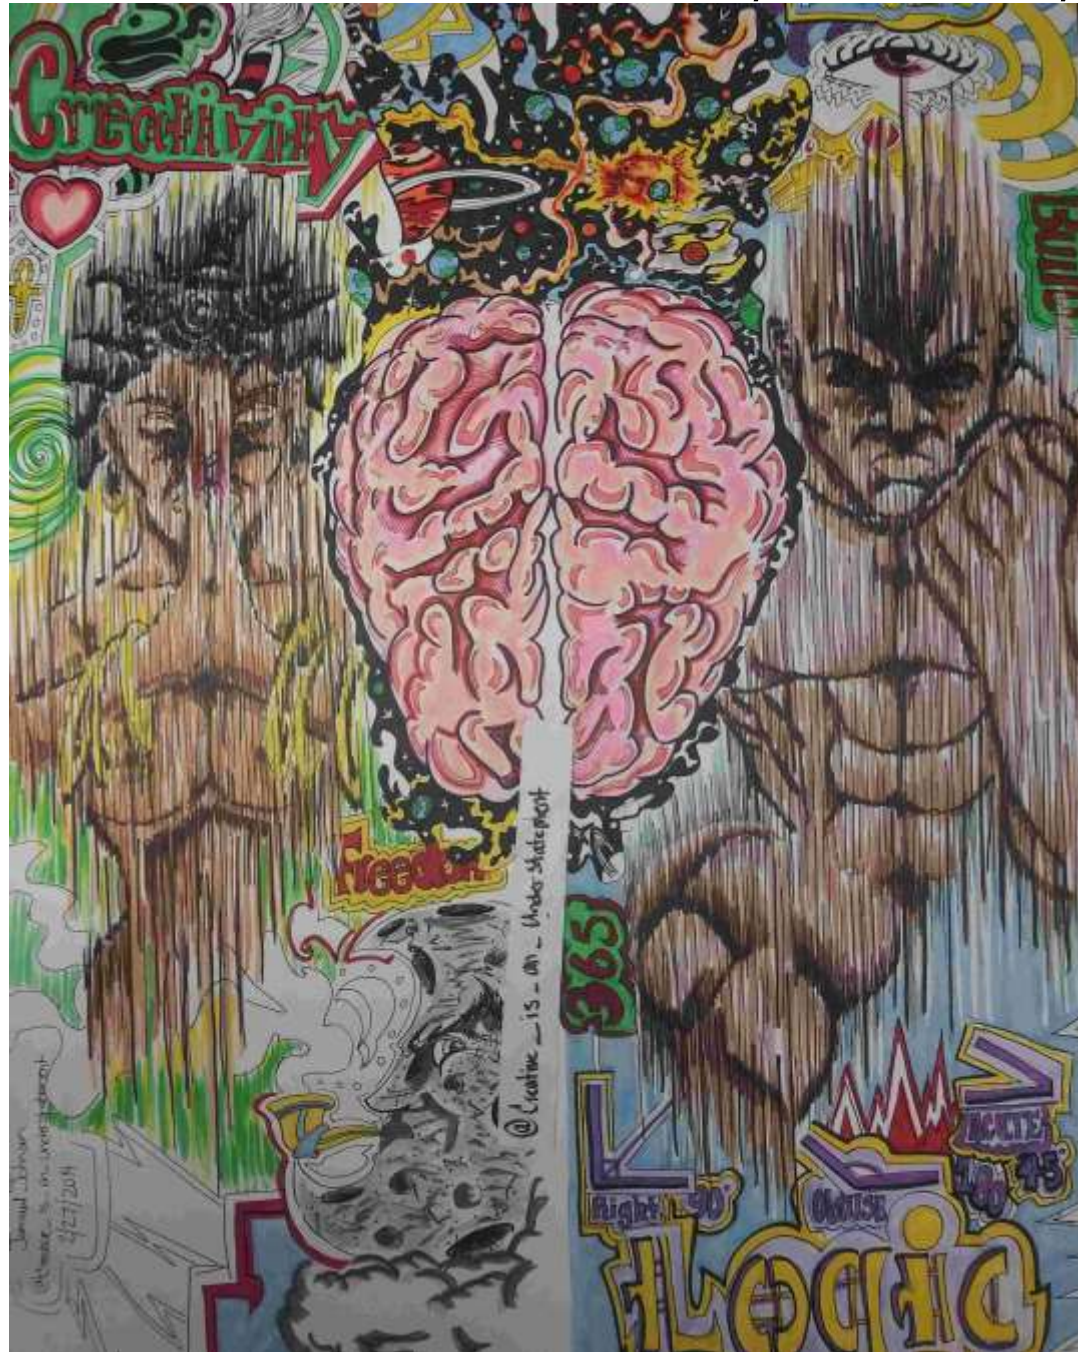

JAMAUL JOHNSON USA creativeisanunderstatement1@gmail.com
"Right Brain, Left Brain" 22x32" Prisma, watercolor, micron pens.

1017