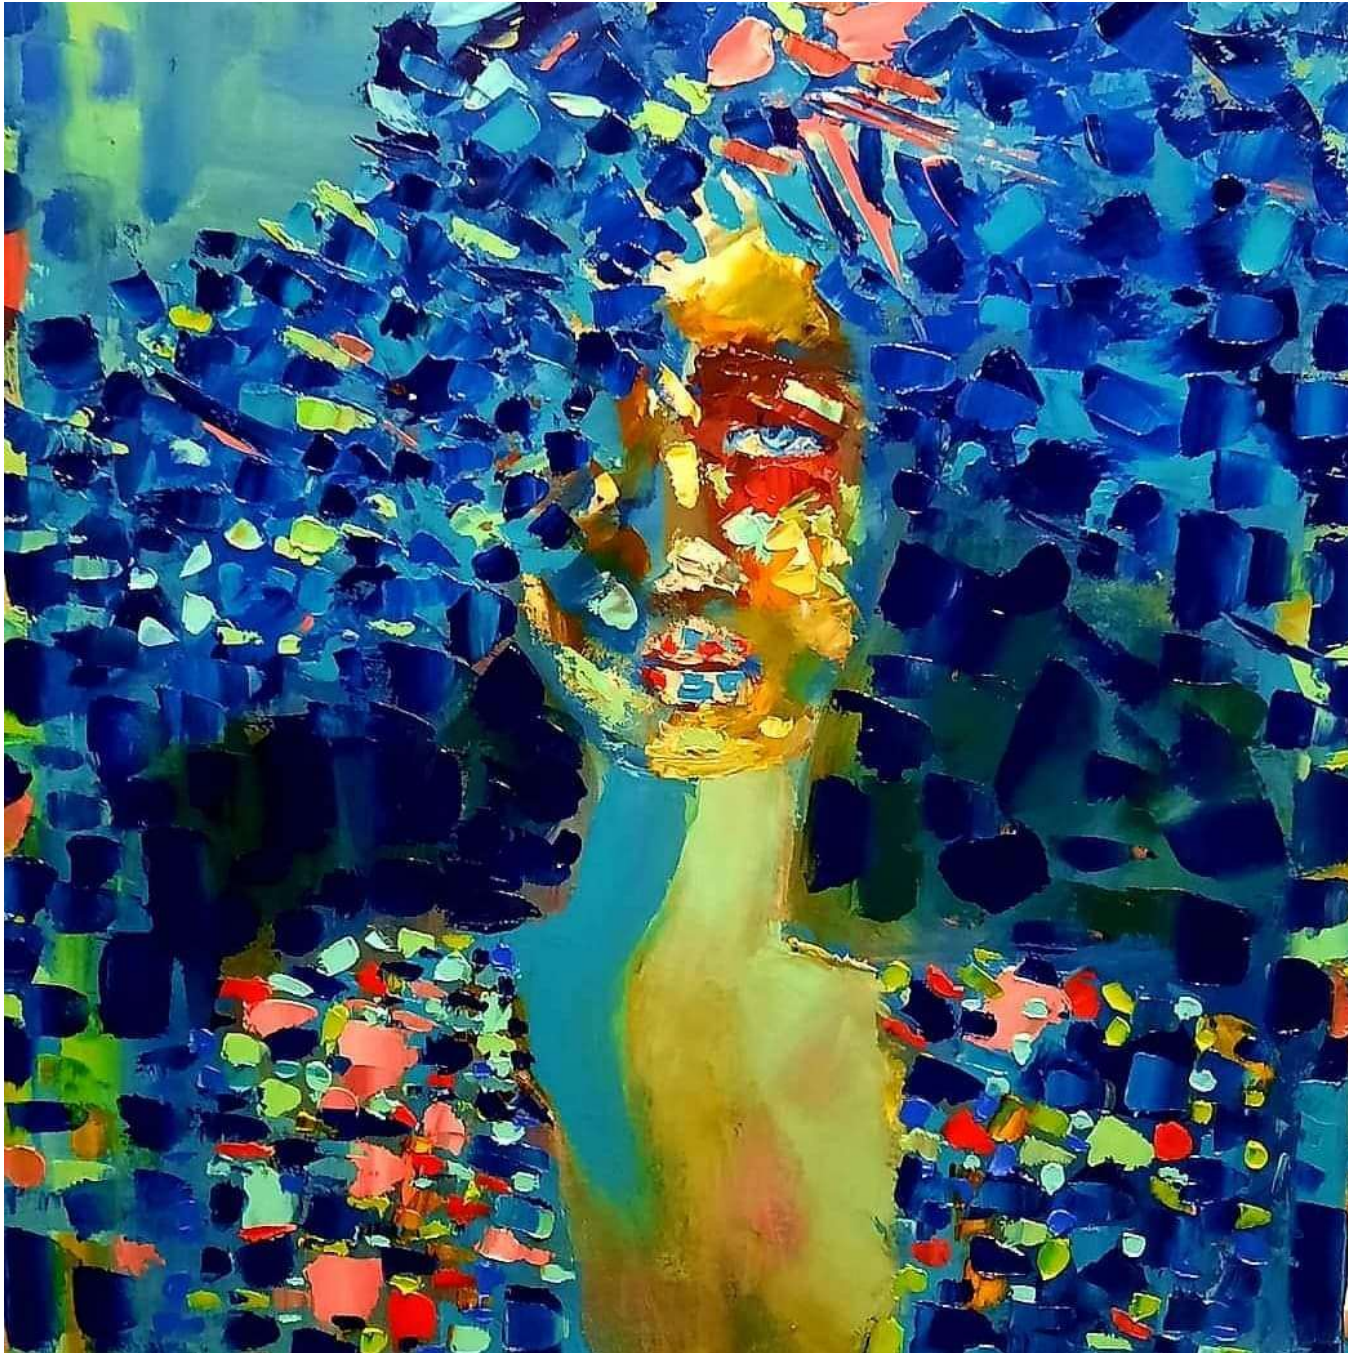

SALOME CHELIDZE GEORGIA salomeiasalomka@gmail.com
"She" 70x60cm Oil on canvas.