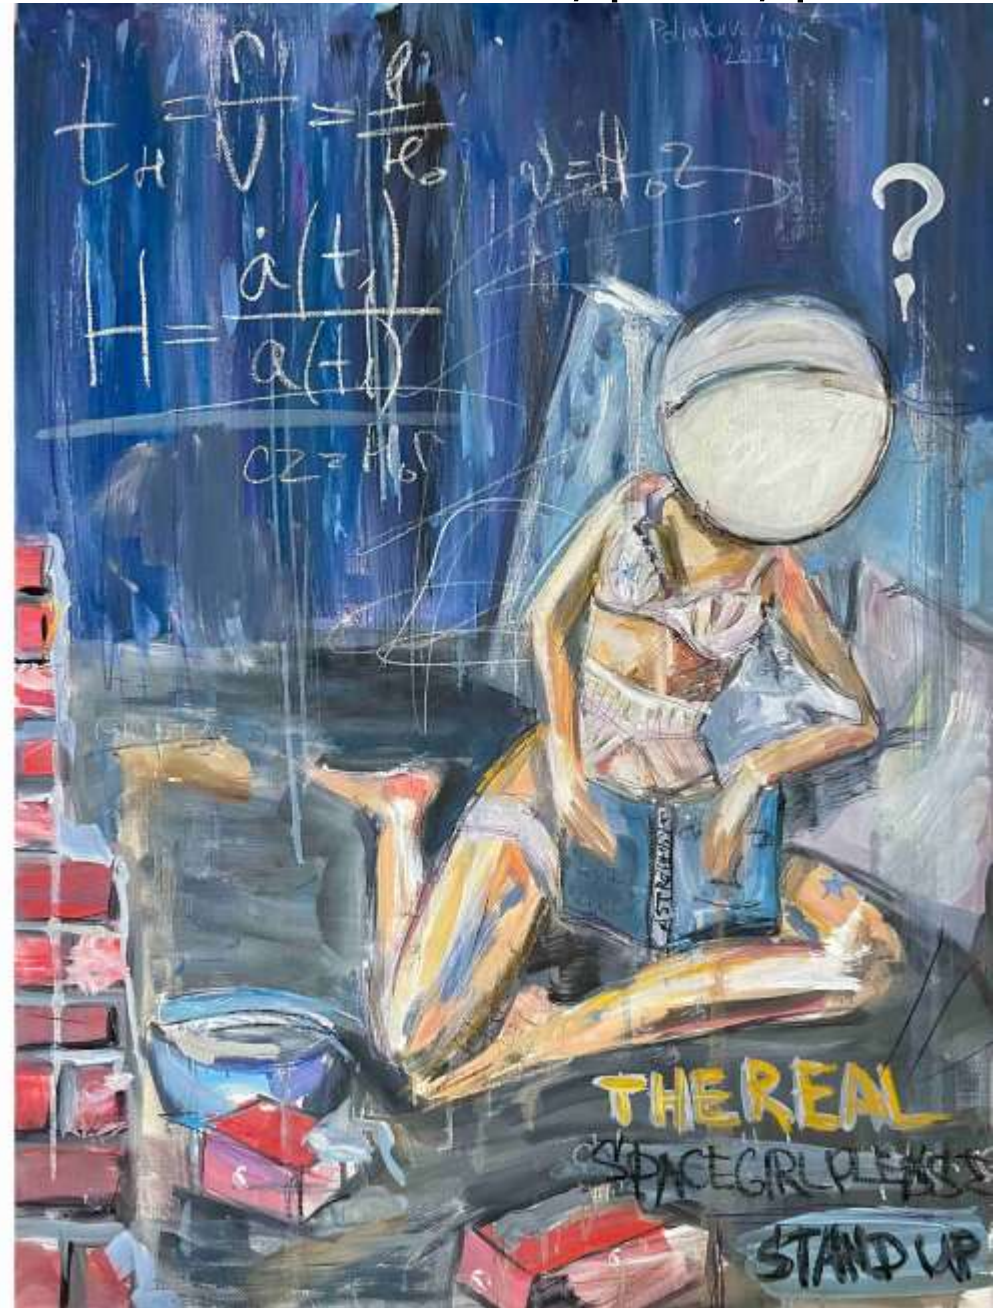

ANNA POLIAKOVA RUSSIA <https://poliakova-art.com/>
poliakova825@gmail.com "Hubble's Law" 120x80cm Oil, pencil, pastel.

JAMAUL JOHNSON USA creativeisanunderstatement1@gmail.com
"Life" 24x34" Watercolor, Prisma color, copic markers, micron pens.