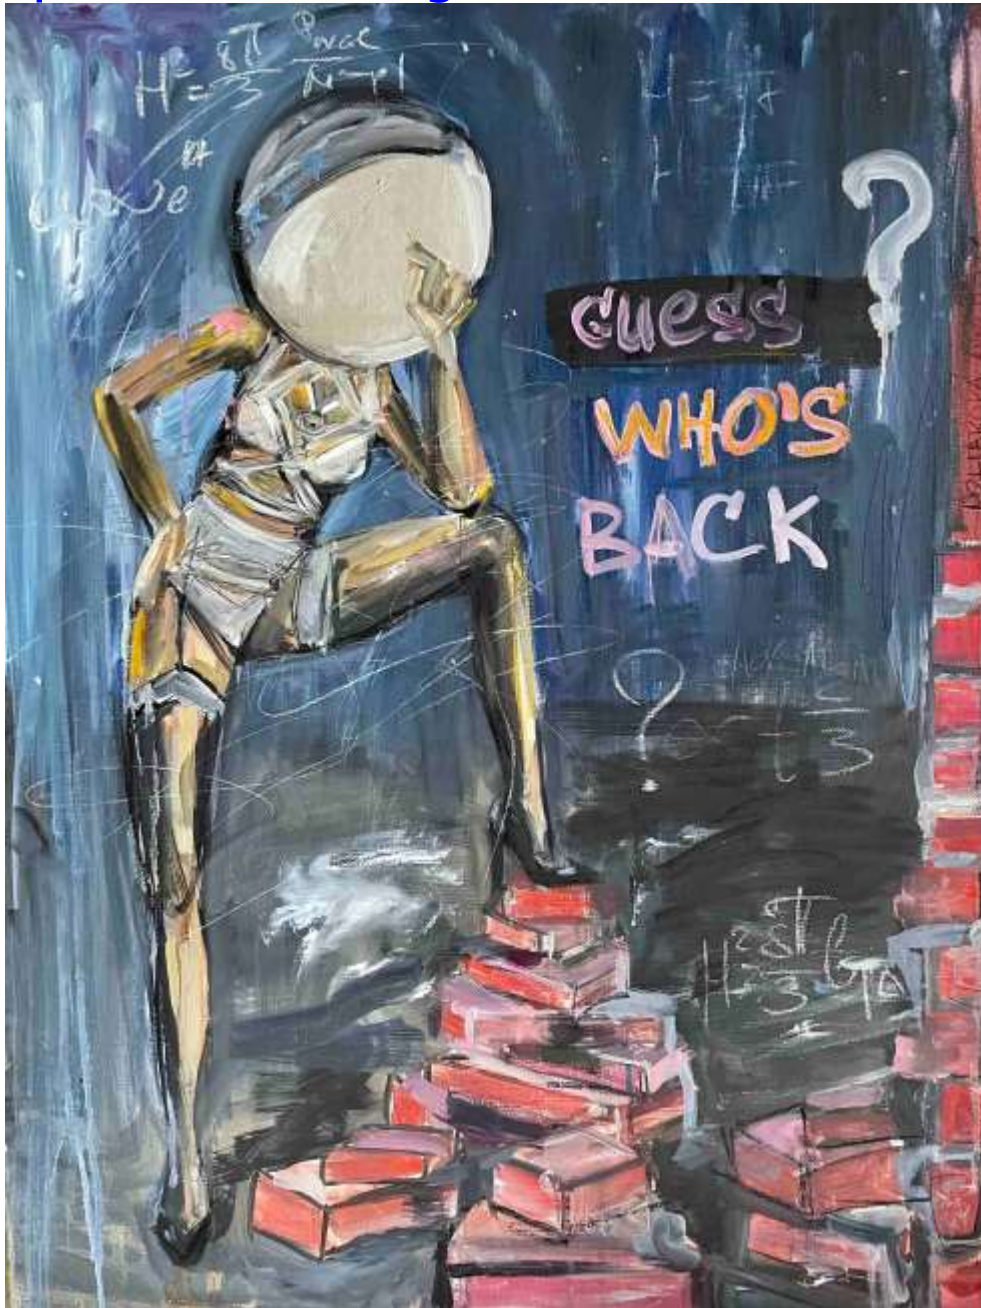

ANNA POLIAKOVA RUSSIA <https://poliakova-art.com/>
poliakova825@gmail.com "Hubble's Law" 120x80cm Oil, pencil, pastel.

JAMAUL JOHNSON USA creativeisanunderstatement1@gmail.com
"Life" 24x34" Watercolor, Prisma color, copic markers, micron pens.