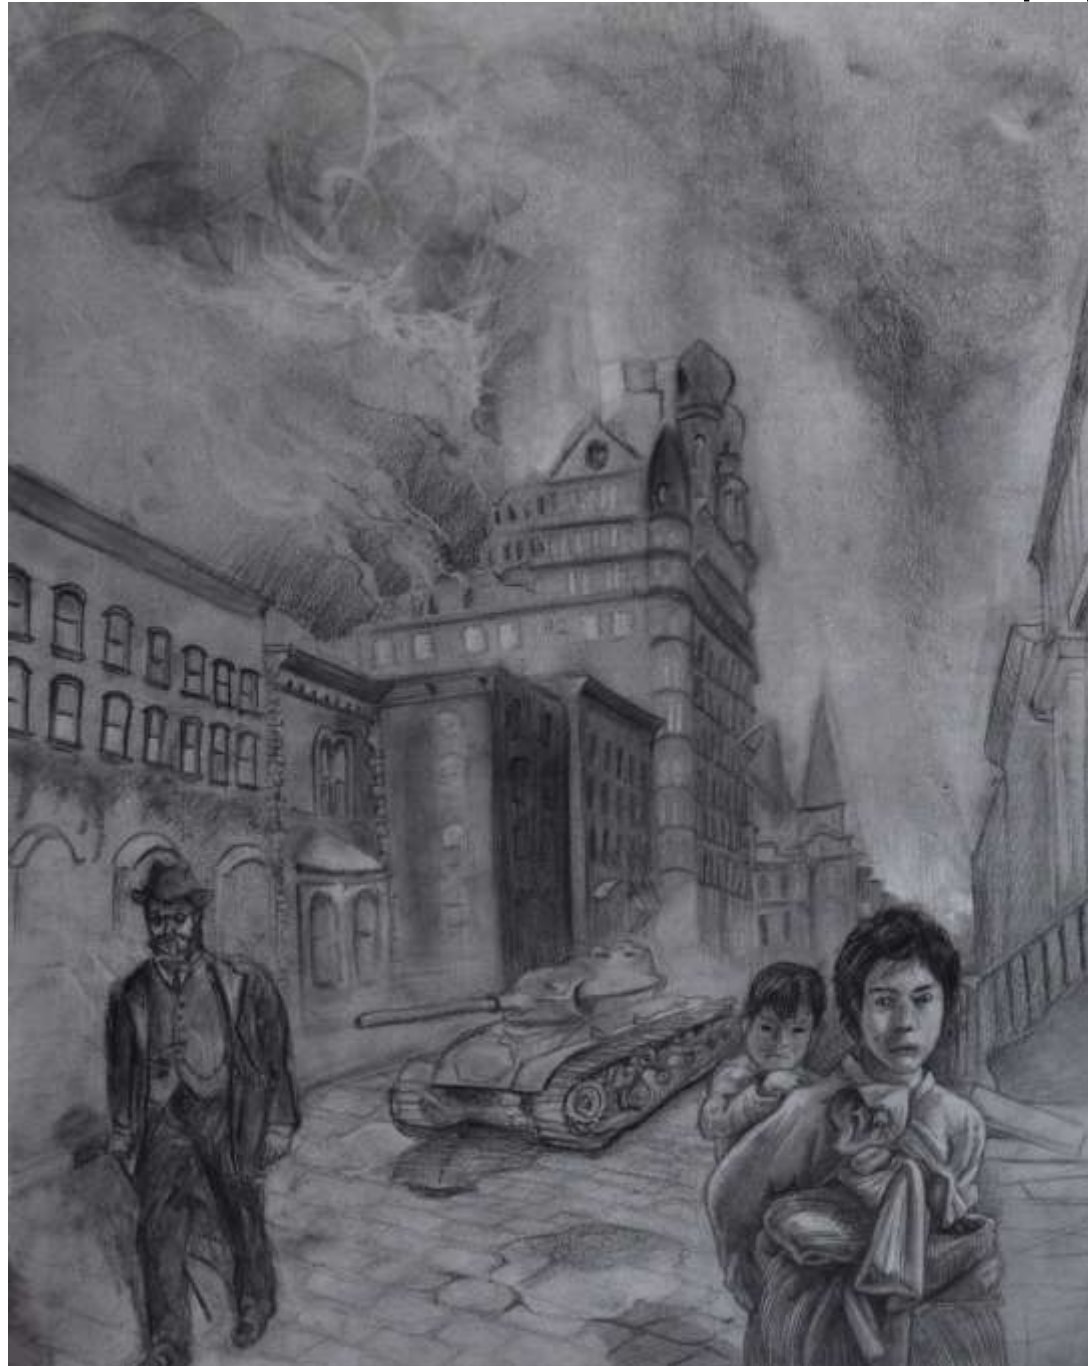

CHRISTOPHER SHIM USA cs110903@gmail.com

"In This Same World" 18x24" Pencil on paper.

1107