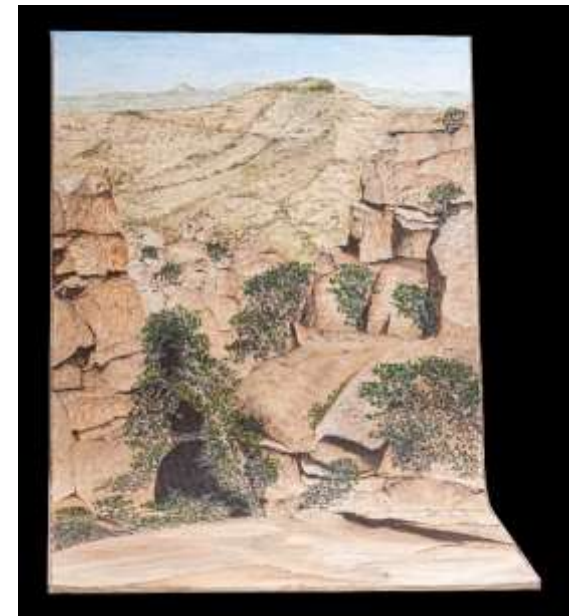

BR SOUTH AFRICA www.brart.co.za br@brart.co.za

"Valley Of Desolation" 46x56x43cm Oil on curved cotton canvas.