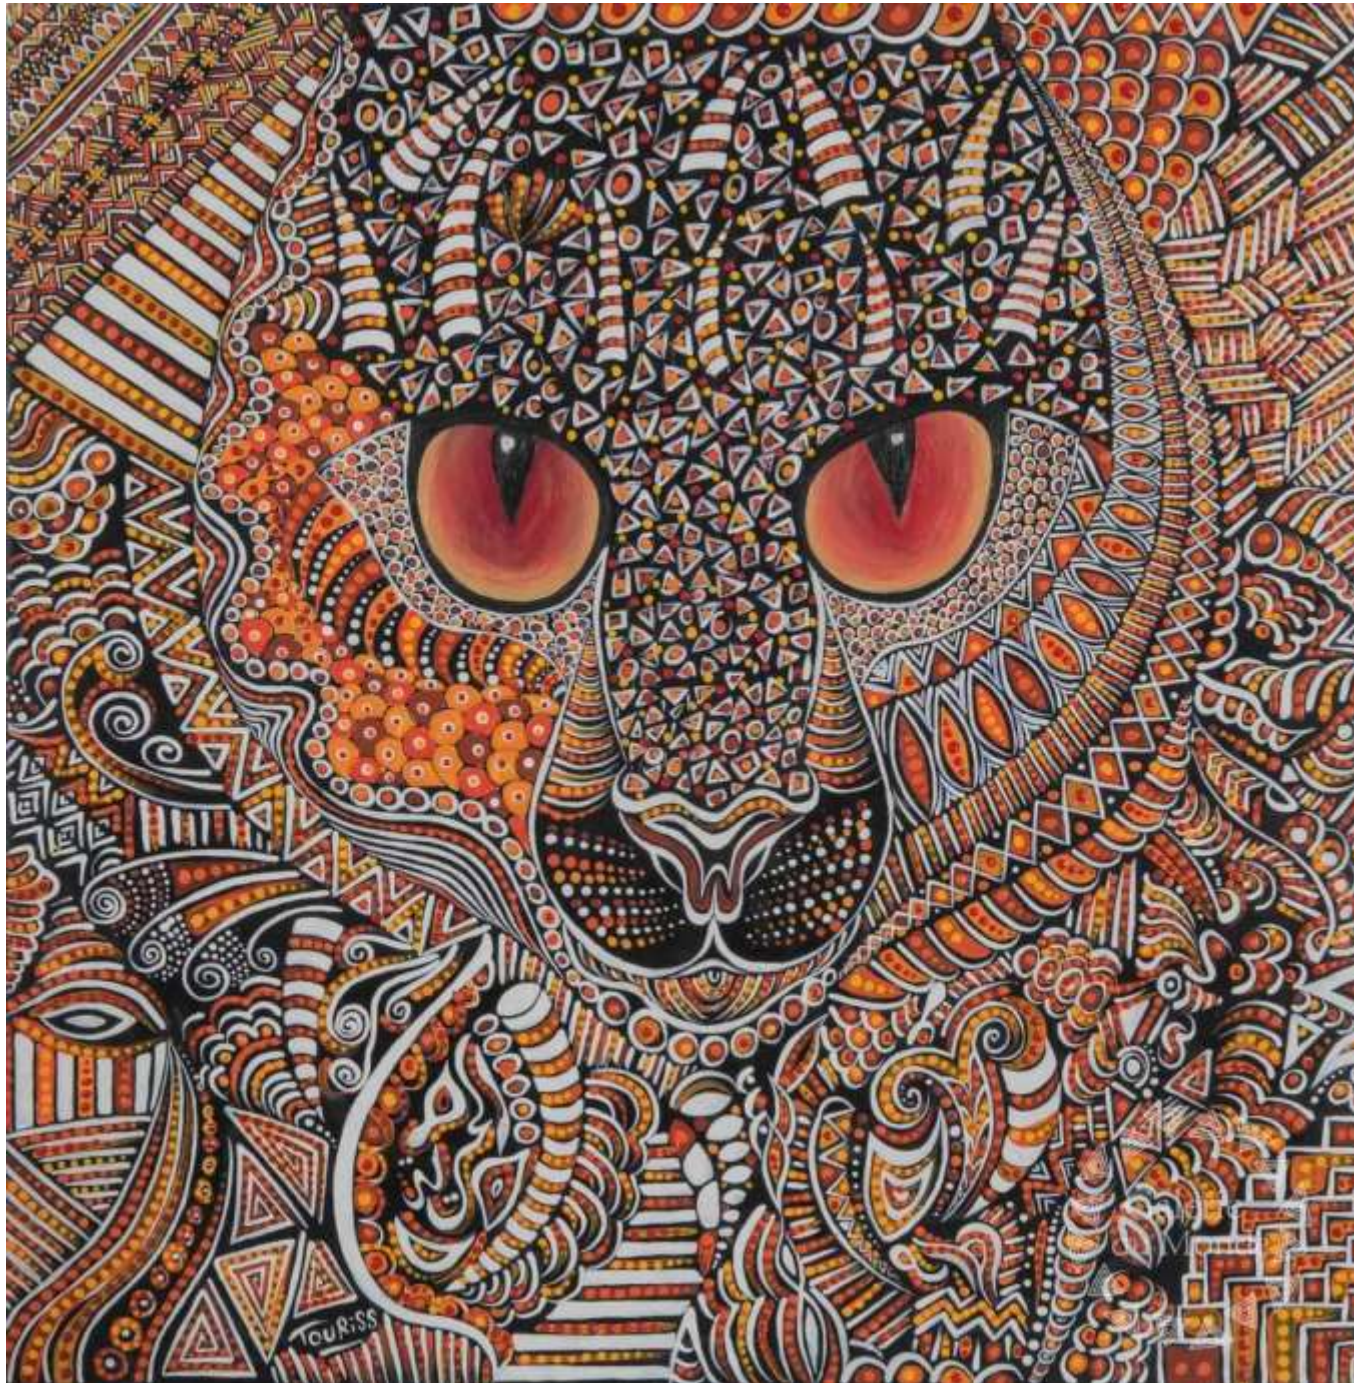

HICHAM TOUARASS MOROCCO touarassart@gmail.com

www.touarassart.com "Vision" 100x100cm Oil on canvas. Naïve art.

1042