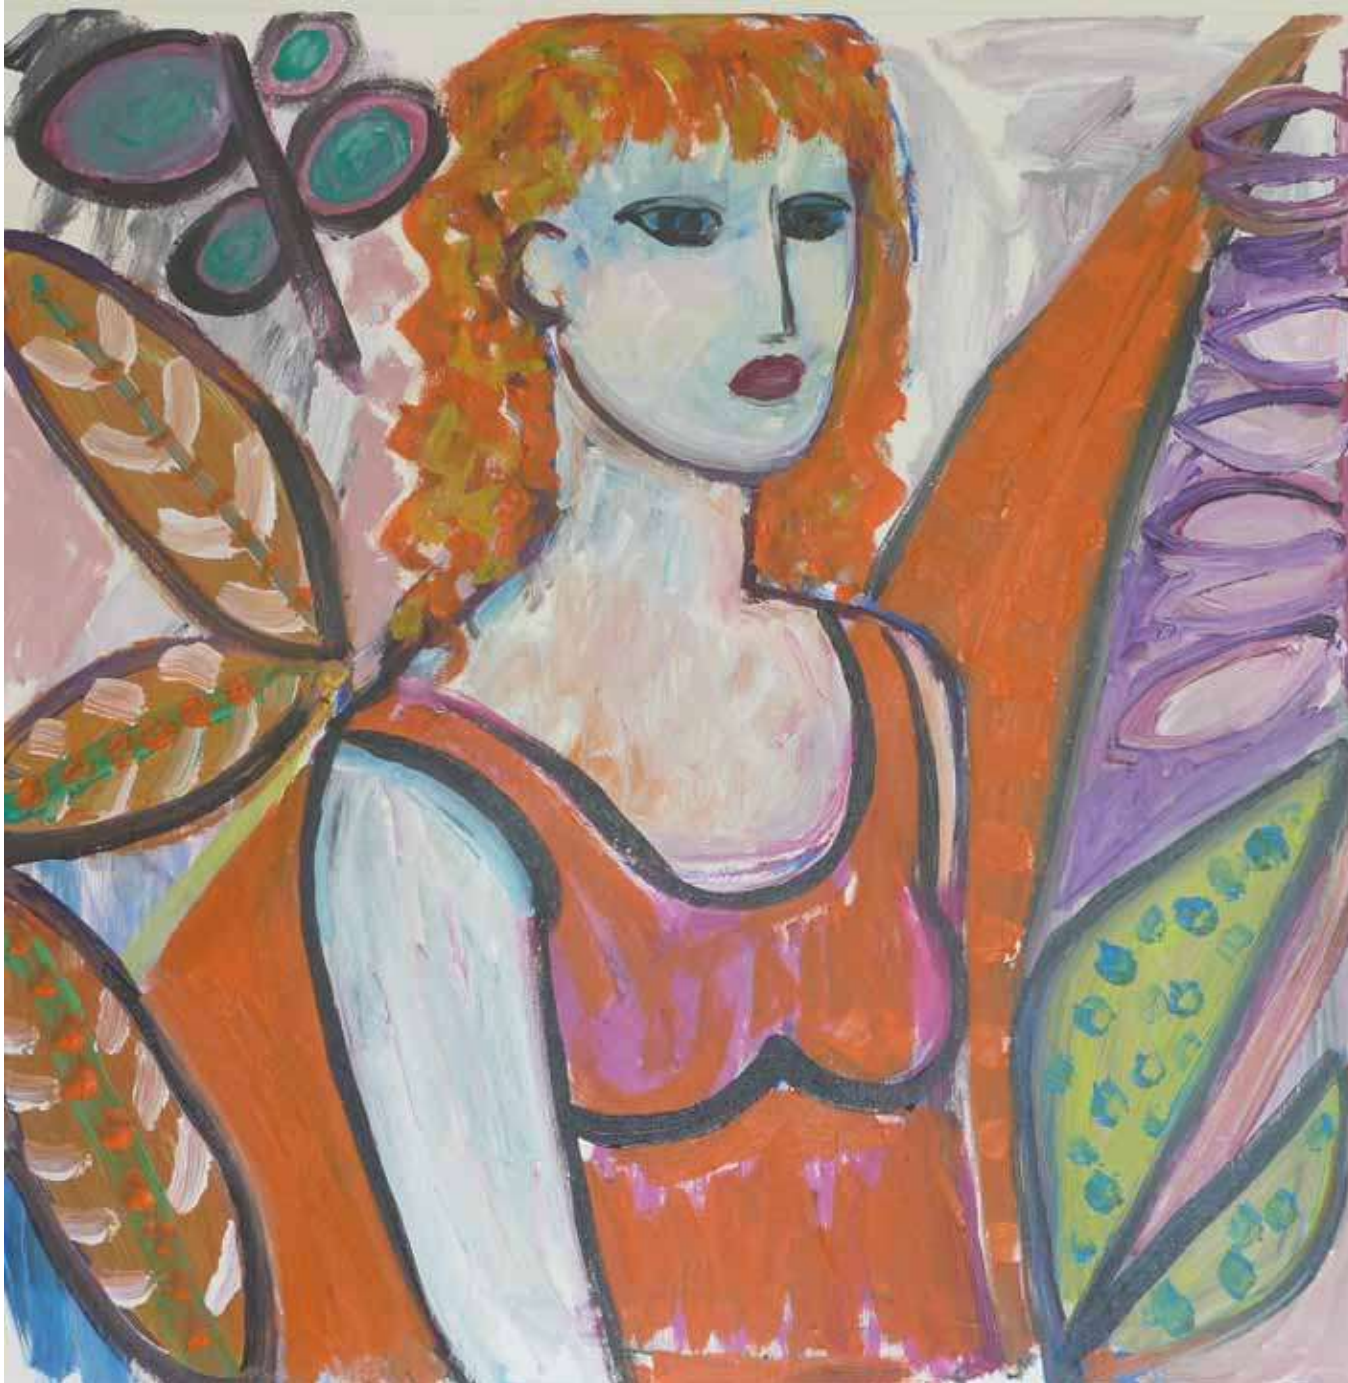

1003

LENA SKUGINNA GERMANY lena.skuginna@gmail.com

"Woman With Hat" 80x100cm Acrylic on canvas.

1004

LENA SKUGINNA GERMANY lena.skuginna@gmail.com
"Who Is The Prettiest?" 80x100cm Acrylic on canvas.

1005

LENA SKUGINNA GERMANY lena.skuginna@gmail.com
"Untitled" 100x100cm Acrylic on canvas.