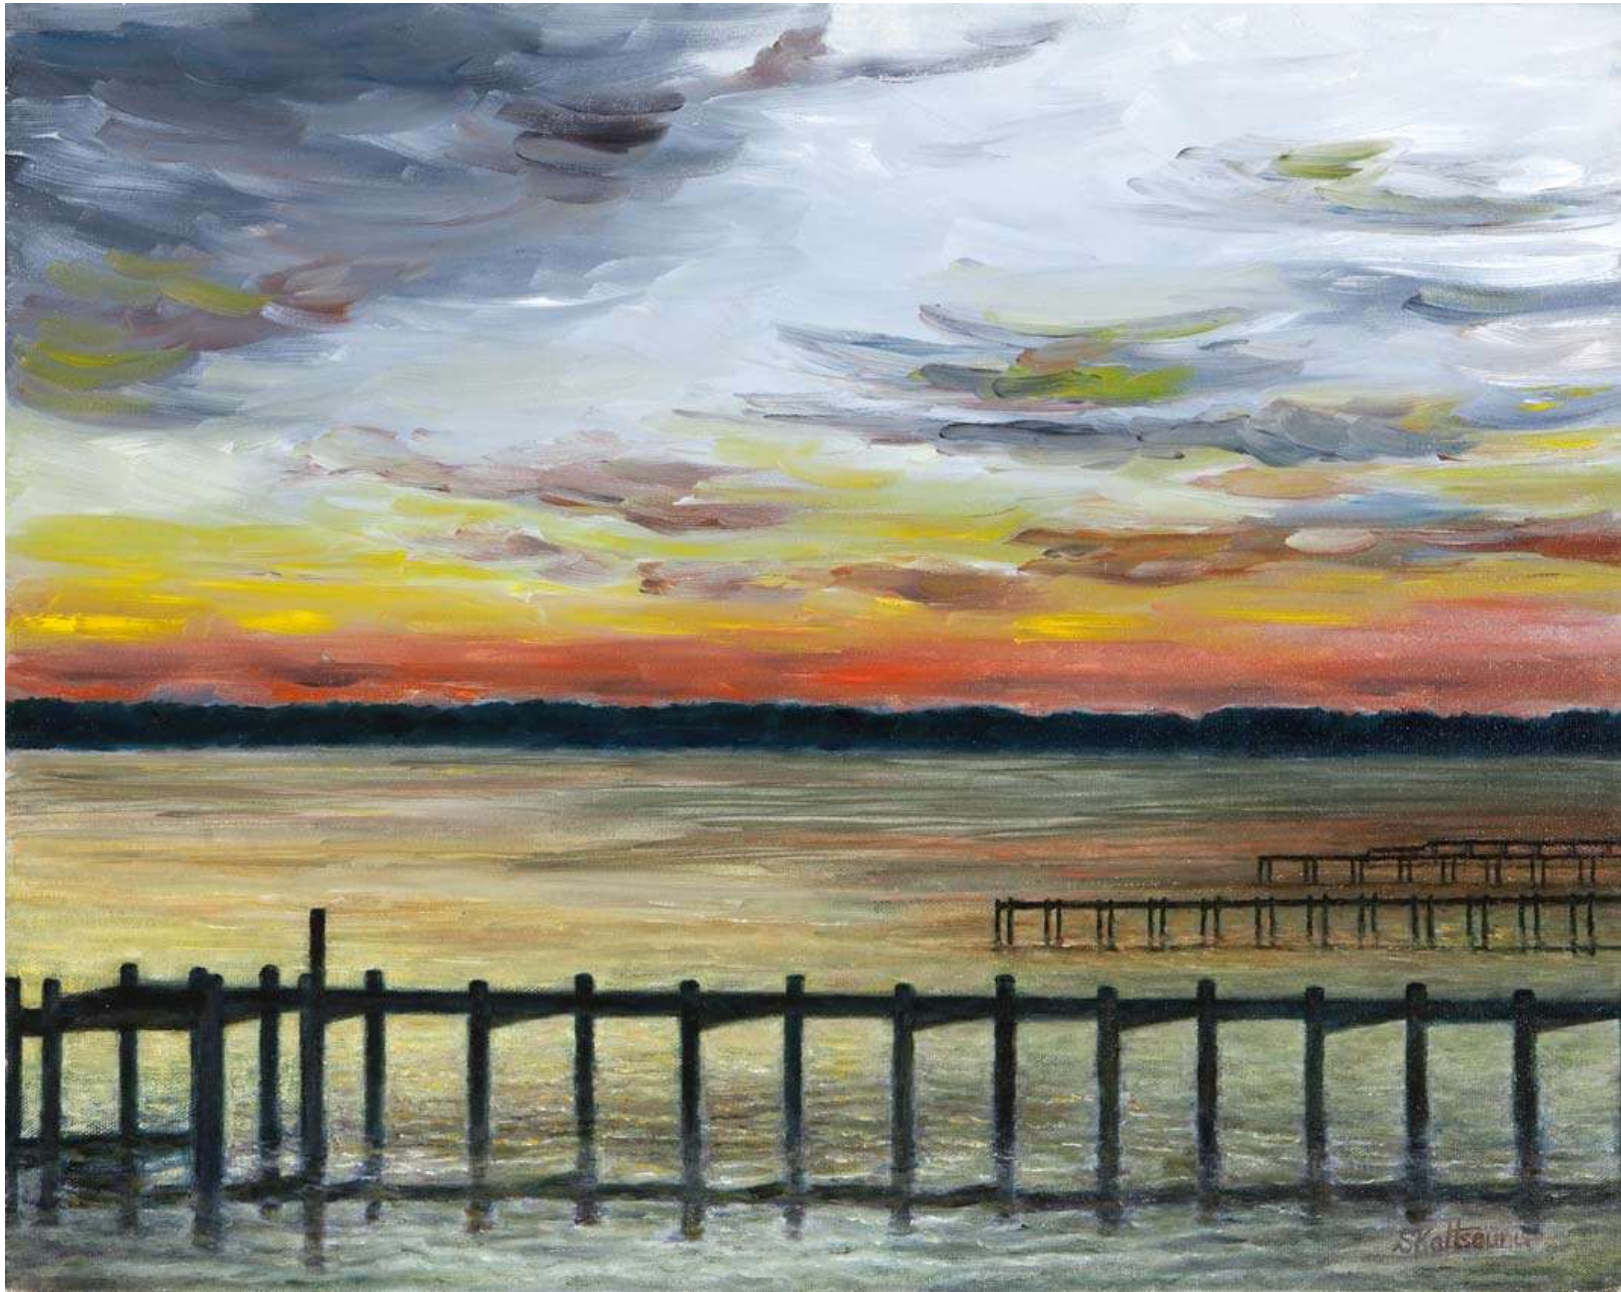

NICHOLAS SKALTSOUNIS USA www.nicksartsite.com
nskaltsoun@comcast.net "Sunset At Ebb Tide" 16x20" Oil on canvas.