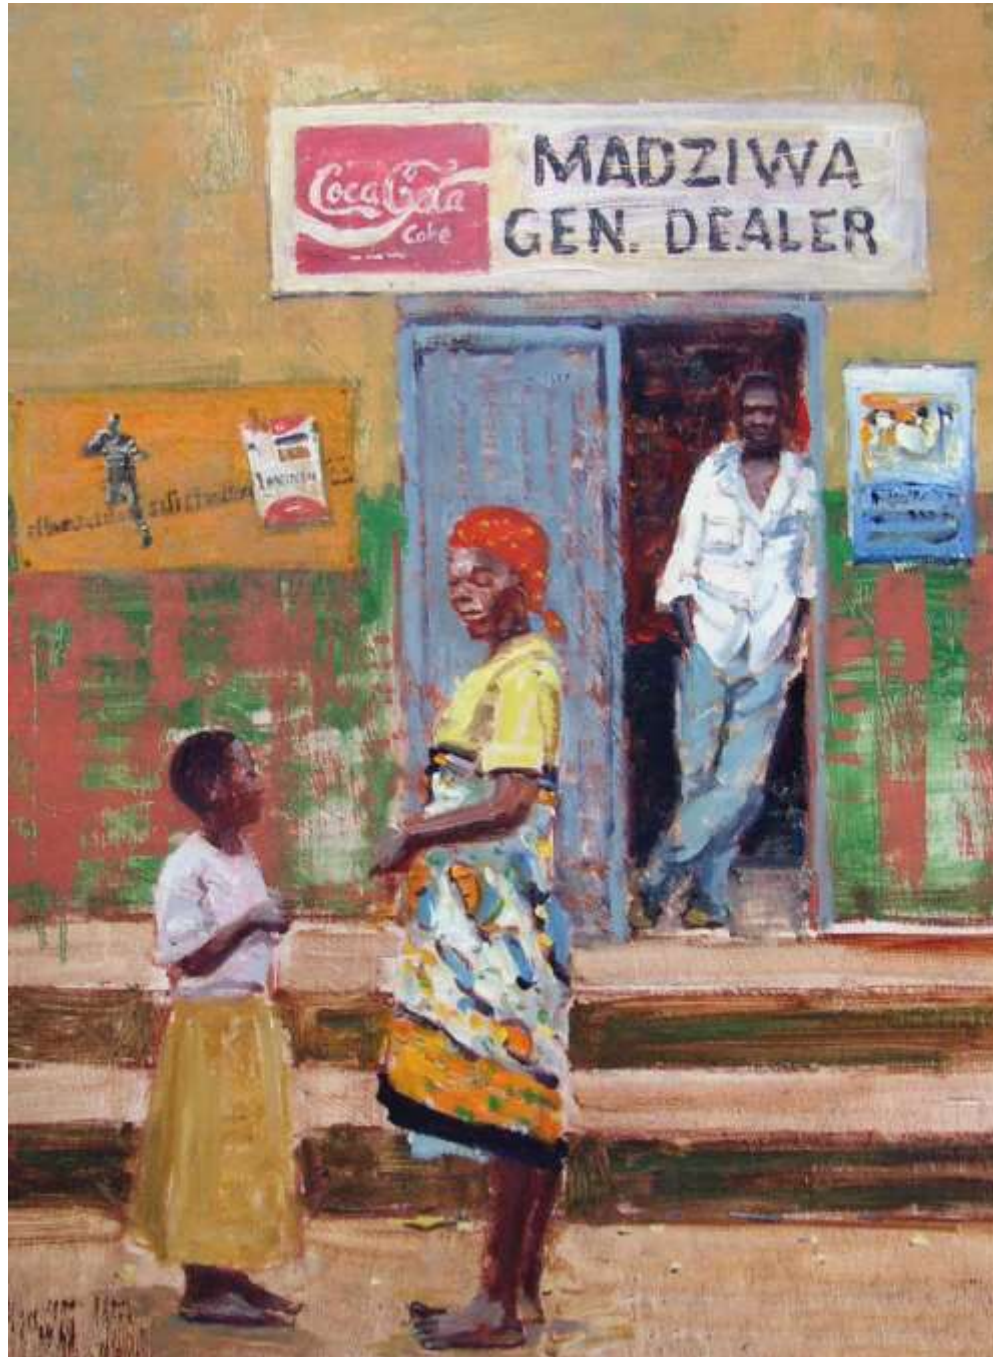

ROELOF ROSSOUW SOUTH AFRICA www.art.co.za/roelofrossouw
roelofrossouw@lando.co.za "Madziwa General Dealer" 24x18" Oil.

ROELOF ROSSOUW SOUTH AFRICA www.art.co.za/roelofrossouw
roelofrossouw@lando.co.za "Mother And Child" 20x16" Oil.