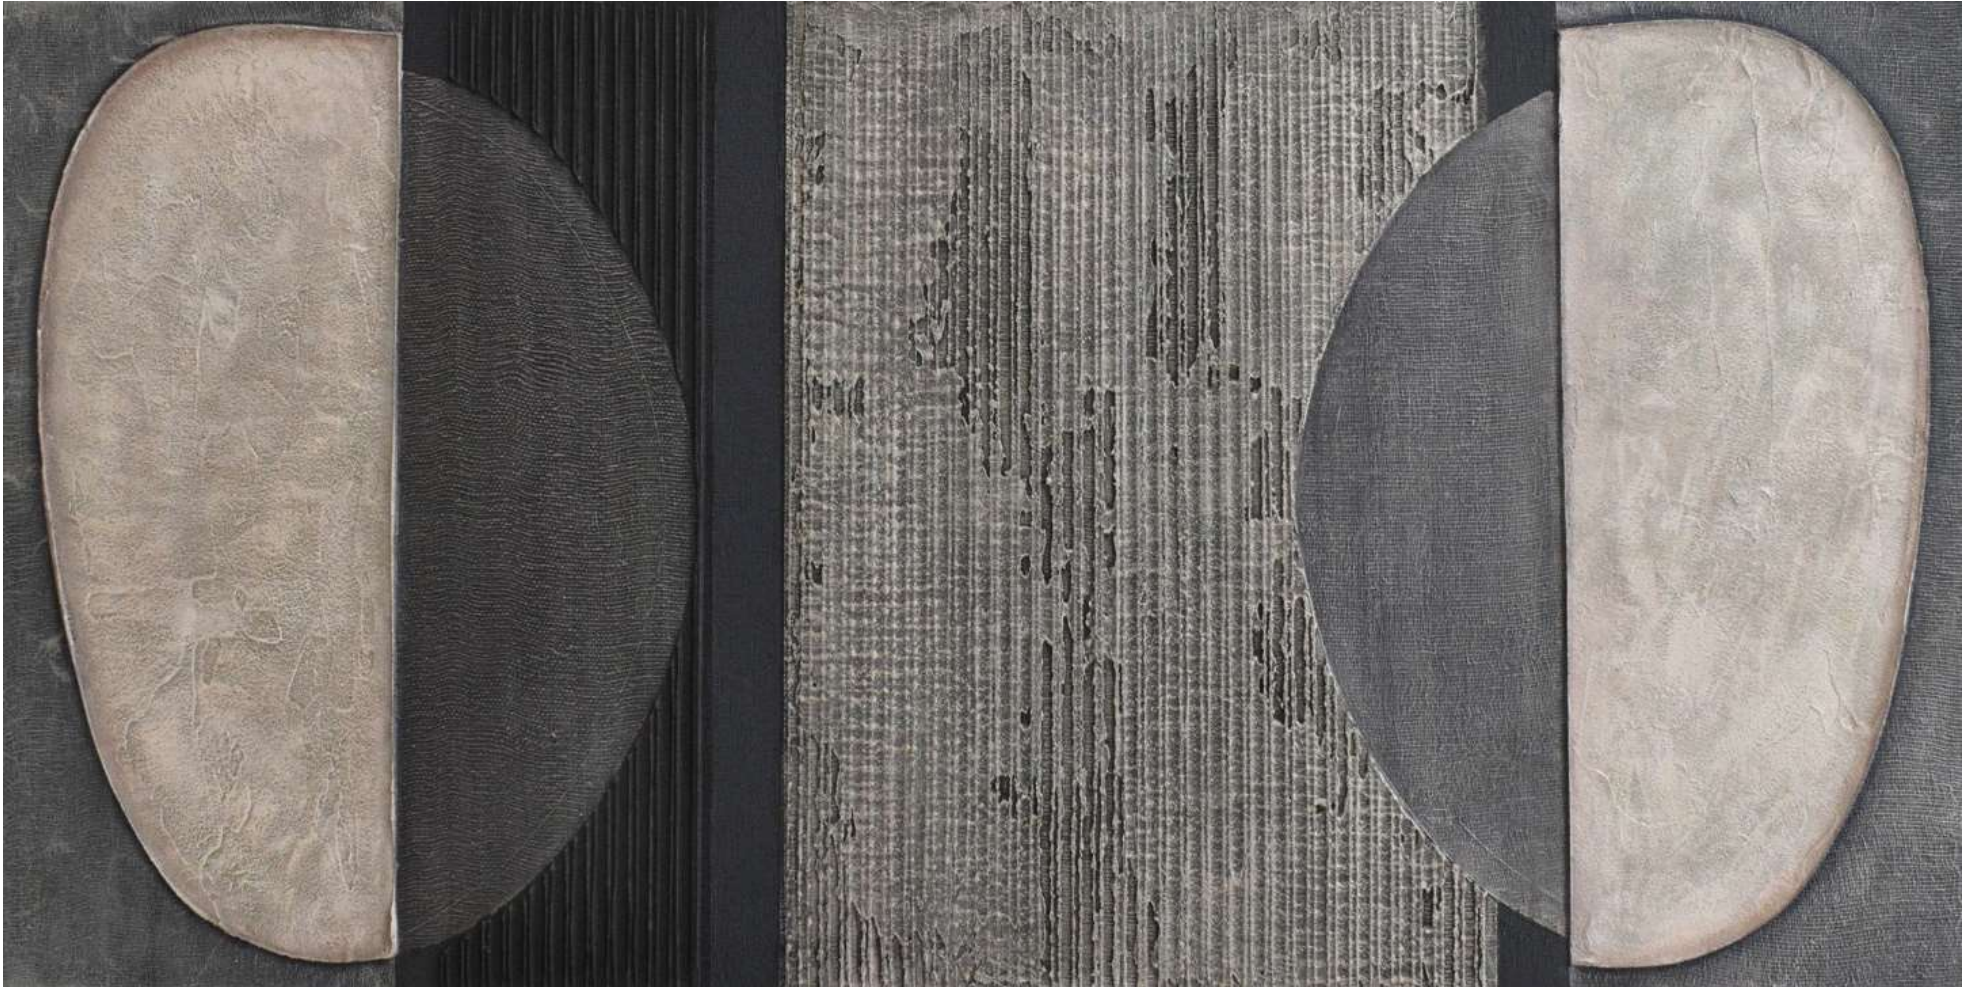

LINDA REYMORE USA reymoreL@comcast.net

"Composition 2(e) - Distance" 48x24"

Acrylic, wall paint, modeling paste, cheesecloth, canvas.