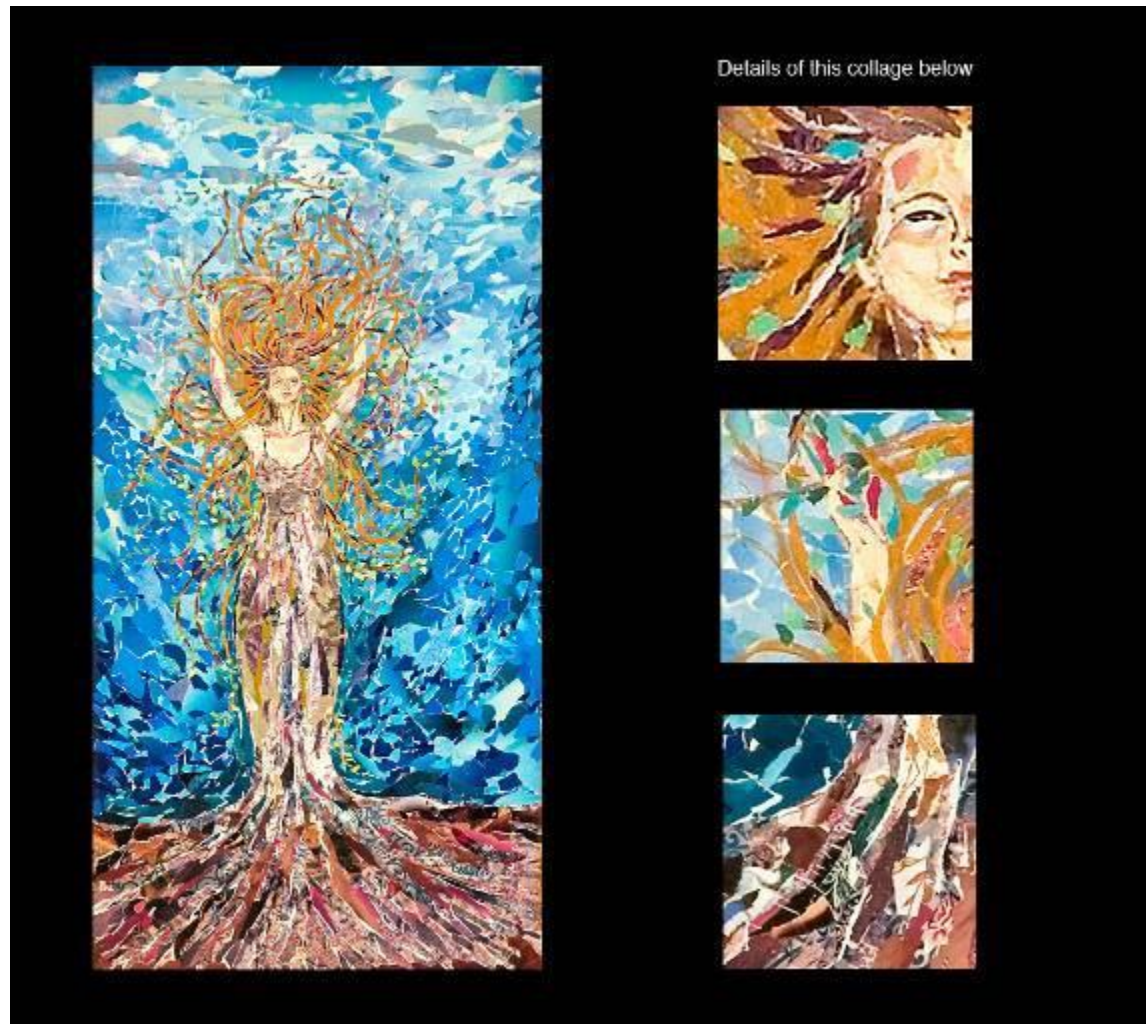

Tanya Mikaela

lifsogd@gmail.com

Title of Art Piece: "Release"

Dimensions: 24"x 48"   **Medium:** Collage/Torn Paper on Canvas

4TH PLACE CATEGORY 34 -- REALISM HUMAN