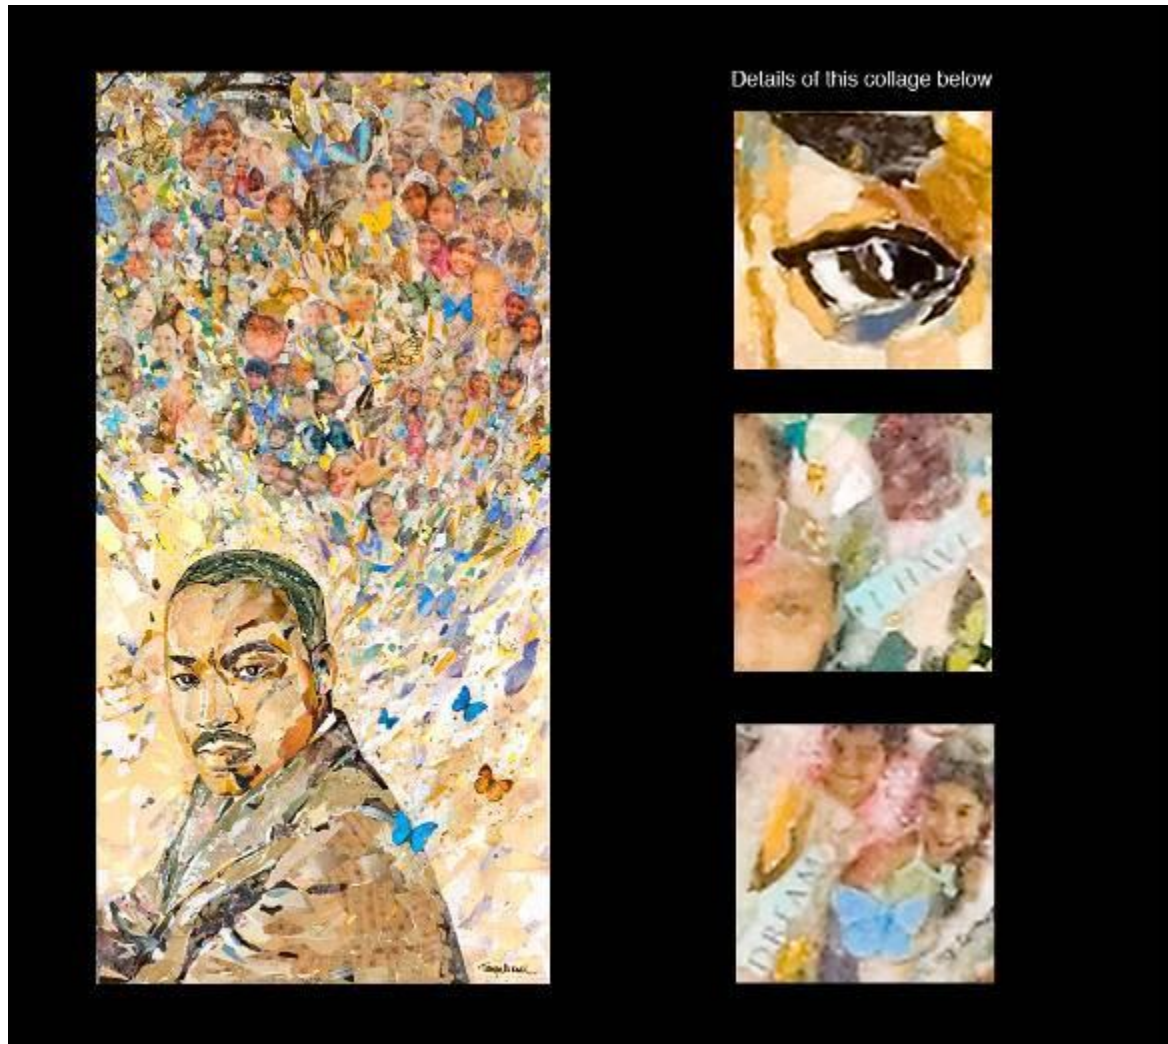

Tanya Mikaela

lifsogd@gmail.com

Title of Art Piece: "The Dream"

Dimensions: 24"x48" Medium: Collage/Torn Paper on Canvas

5TH PLACE CATEGORY 31 -- PORTRAIT OF SOMEONE FAMOUS