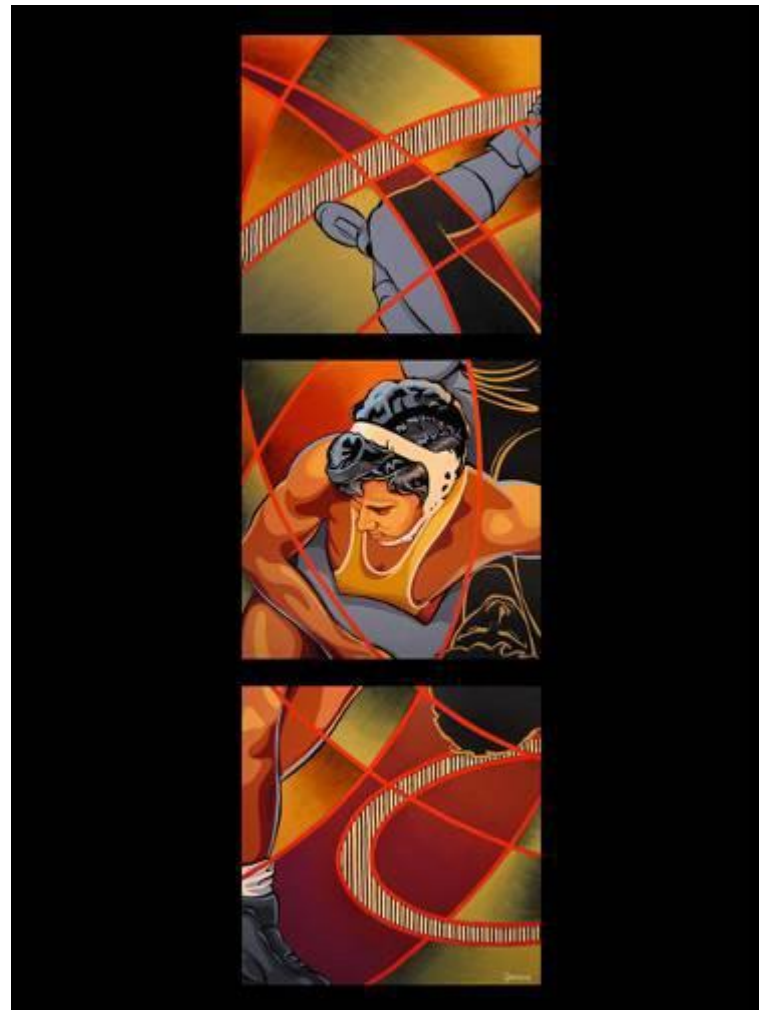

John Garrison

john@garrisonart.com
Website: www.garrisonart.com

Title of Art Piece: The Grappler
Dimensions: 64"H x 20"W Medium: Acrylic on Canvas

5TH PLACE CATEGORY 34 -- REALISM HUMAN