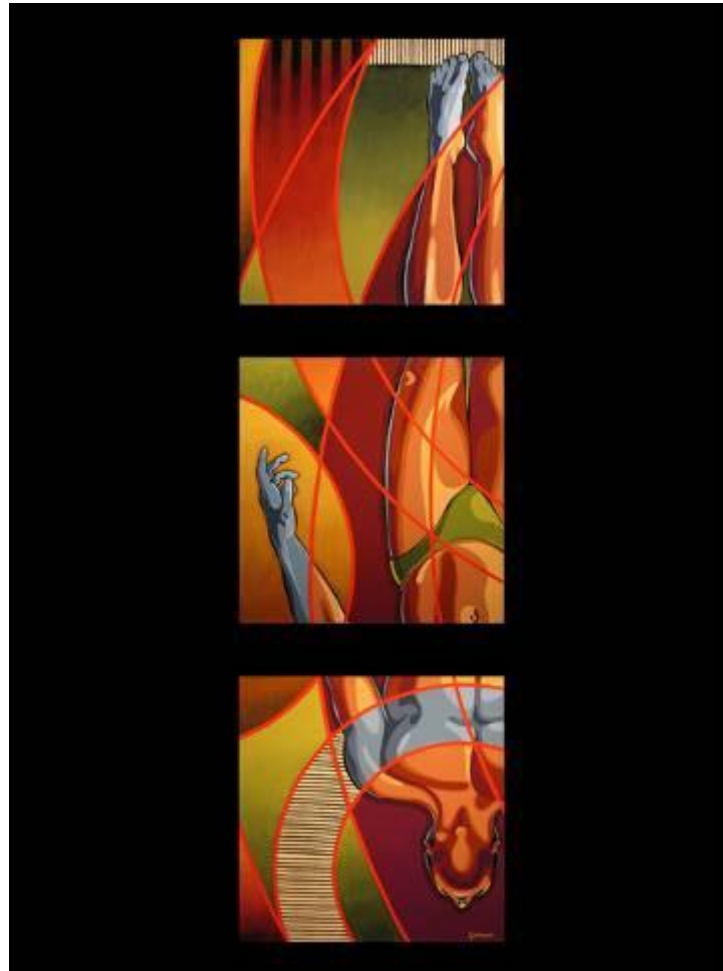

John Garrison

john@garrisonart.com
Website: www.garrisonart.com

Title of Art Piece: Descent
Dimensions: 68"H x 20"W Medium: Acrylic on Canvas

FINALIST CATEGORY 34 -- REALISM HUMAN