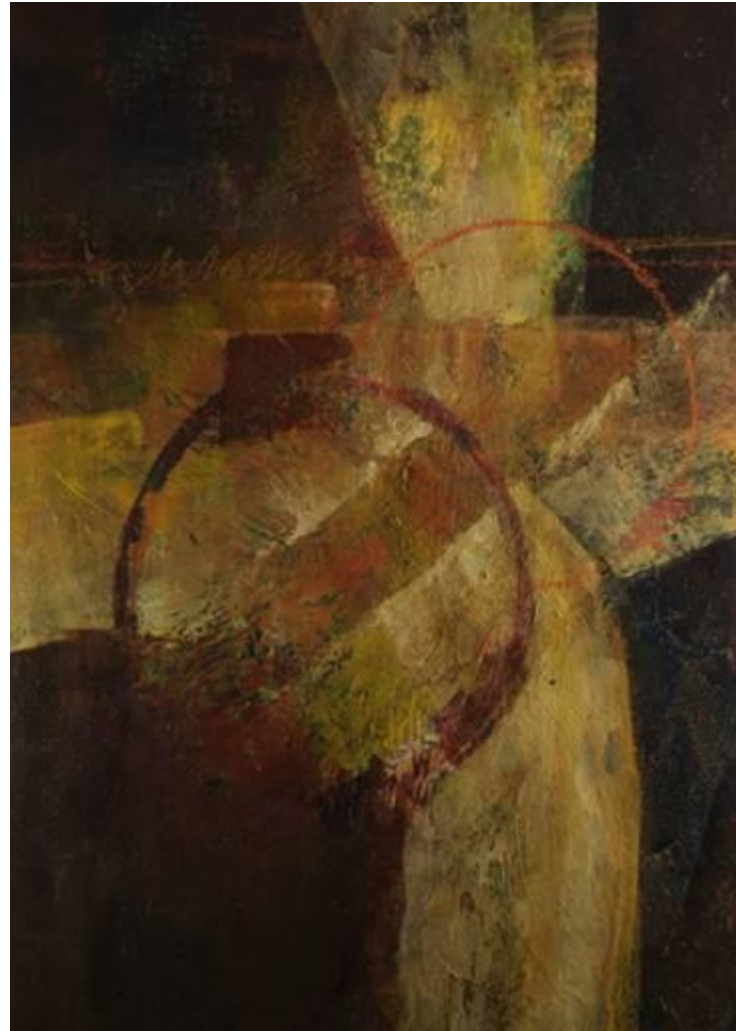

Terri Jo Ross

terrijoross@live.com

Title of Art Piece: Rings

Dimensions: 18"x 24" Medium: Acrylic

1ST PLACE CATEGORY 38 -- RELIGIOUS